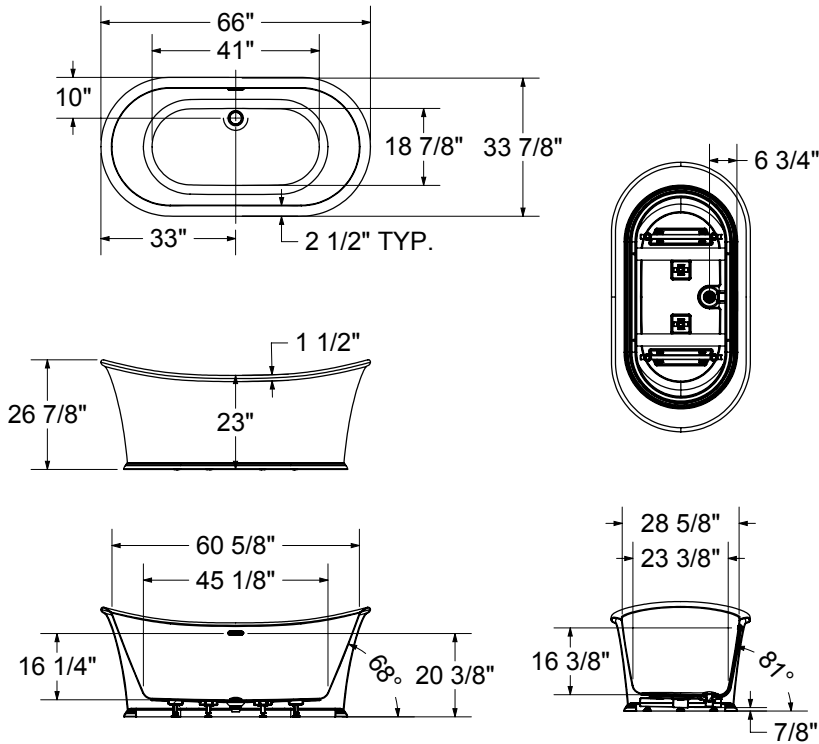

Elina

Model number:

106389

Dimensions: 66" x 34" x 27"

Installation: Freestanding

Material: Acrylic

Standard Features:

- Seamless 1-piece bathtub with a symmetrical look
- Maximized bathing well with comfortable raised backrests and center drain
- Linear-rounded overflow and drain in chrome (pre-installed)
- F² Drain compatible
- Only offered in white with optional trim finishes available

Options (Visit our website for a complete list of our options)

No	Description
<input type="checkbox"/> OPT 20262	Linear-rounded overflow & waste metal trim kit

Elina

Model number:

106389

Dimensions: 66" x 34" x 27"

Installation: Freestanding

Material: Acrylic

Dimensions:

66 x 33 7/8 x 26 7/8 in.
(1676 x 860 x 683 mm)

Water capacity:

95 gallons - 359 liters

Weight:

137 lbs - 62.13 kg

Bathing well:

61 5/8 X 29 5/8 in.
(1565 X 752 mm)

Deep sump height:

19 1/4 in. - 489 mm

Drain location:

Center

All dimensions are approximate. Structure measurements must be verified against the unit to ensure proper fit.