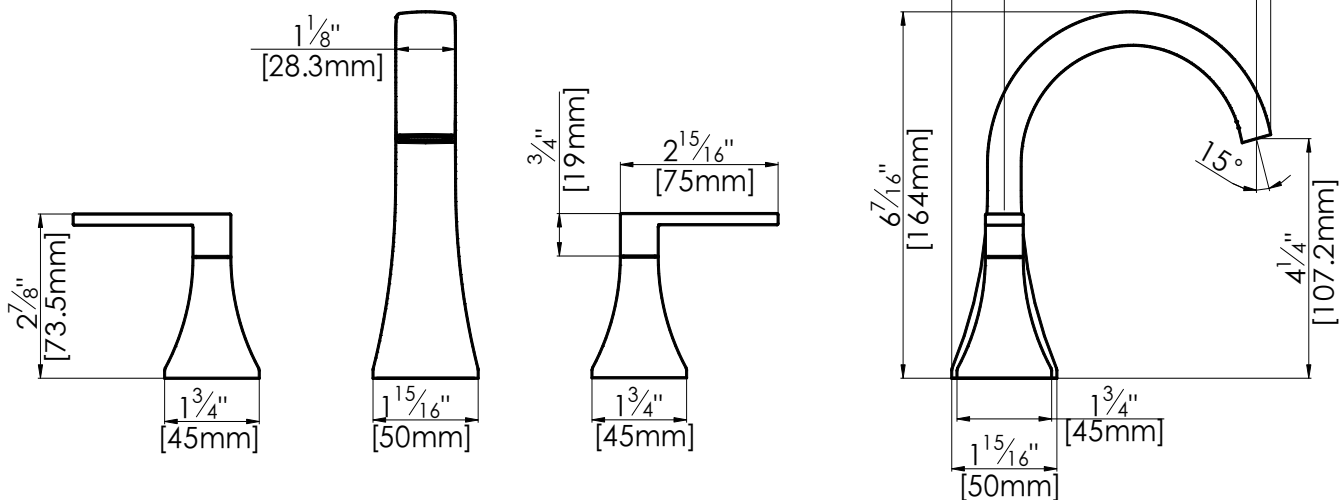

Specifications

- Heavy brass construction for durability and reliability
- German made Flueths ceramic cartridge ensures life long trouble free service
- Dual handle operation allows both volume and temperature control
- SSI Eco-Care aerator 1.2 gpm at 60 psi
- Stainless steel flexible connection for 6" to 8" wide installation
- 1-1/4" or 1-1/2" faucet hole size for drilling recommended
- Dual supply inlet connection – 3/8" comp & 1/2" thread
- Includes waste pop-up

Finish

- CP (Polished Chrome)
- PVD-PN (PVD Polished Nickel)

Codes and Standards

- ANSI/ASME A112.18.1
- CSA B125.1
- NSF61-9
- ADA
- IAPMO / cUPC Listed
- EPA Watersense Listed
- AB1953 California Lead Plumbing Law Certified

Warranty

- Limited Lifetime Warranty against material and manufacturing defects for residential use.
- 2 Year Limited Warranty on all industrial, commercial and business applications.

fluid Oceanside Series Dual Handle Lavatory Faucet Model: F23006

Model: F23006