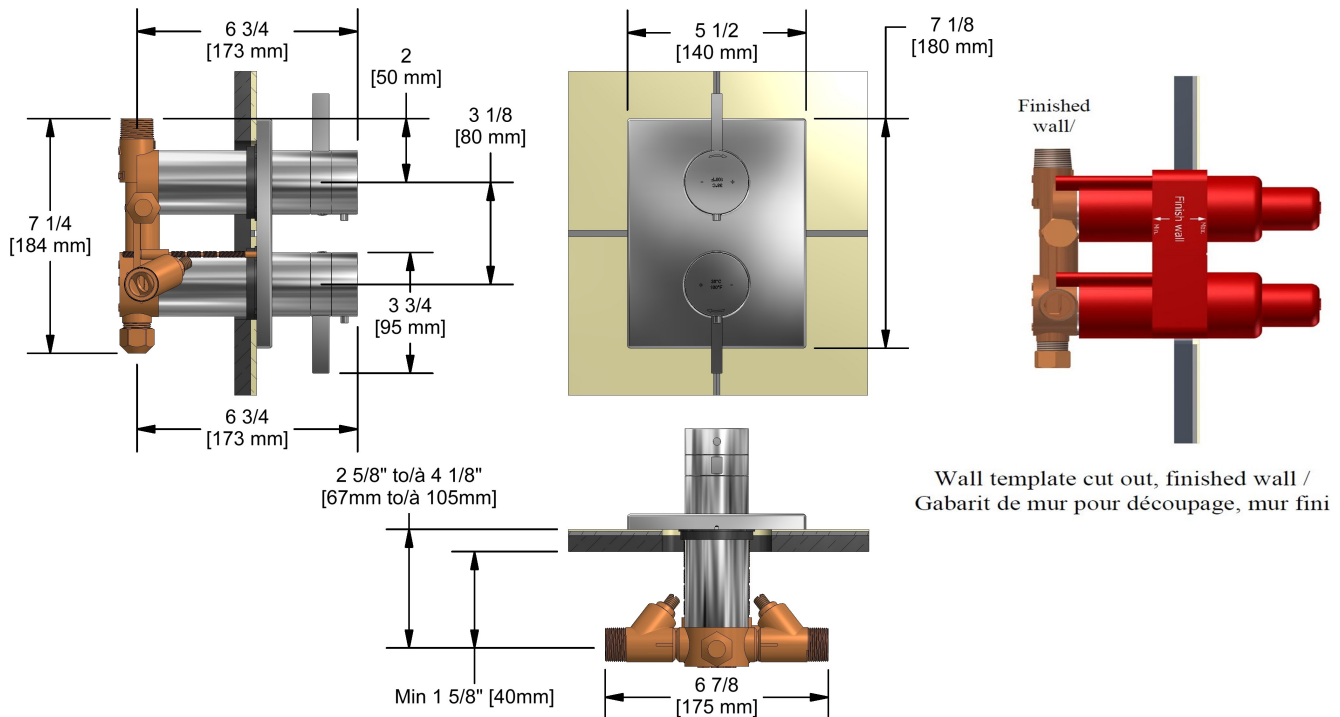

Certifications

- CSA B125.1
- ASME A112.18.1
- ASSE 1016
- CMR248 Approval
- ADA