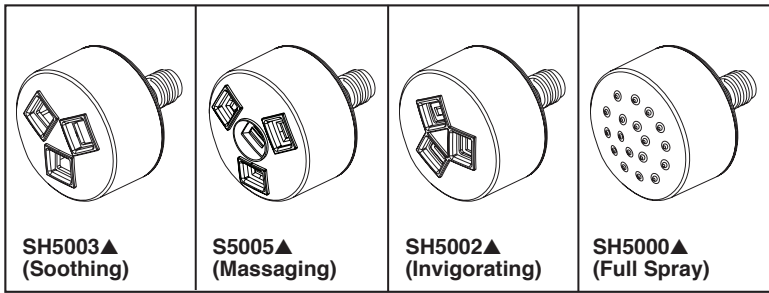

# HYDRACHOICE™ SPRAY HEADS

Submitted Model No.: \_\_\_\_\_

Specific Features: \_\_\_\_\_

### STANDARD SPECIFICATIONS

- Must order rough (R50200) and trim (T50010▲ or T50210▲) separately.
- Spray head automatically extends 1 11/32" out of the wall when water is turned on.
- Spray heads are interchangeable by user.
- Spray heads adjust up to 50° in any direction once extended.
- HydraChoice™ soothing, massaging, and invigorating spray heads feature H<sub>2</sub>Okinetic® Technology.
- HydraChoice™ full spray head features Touch-Clean® spray holes.