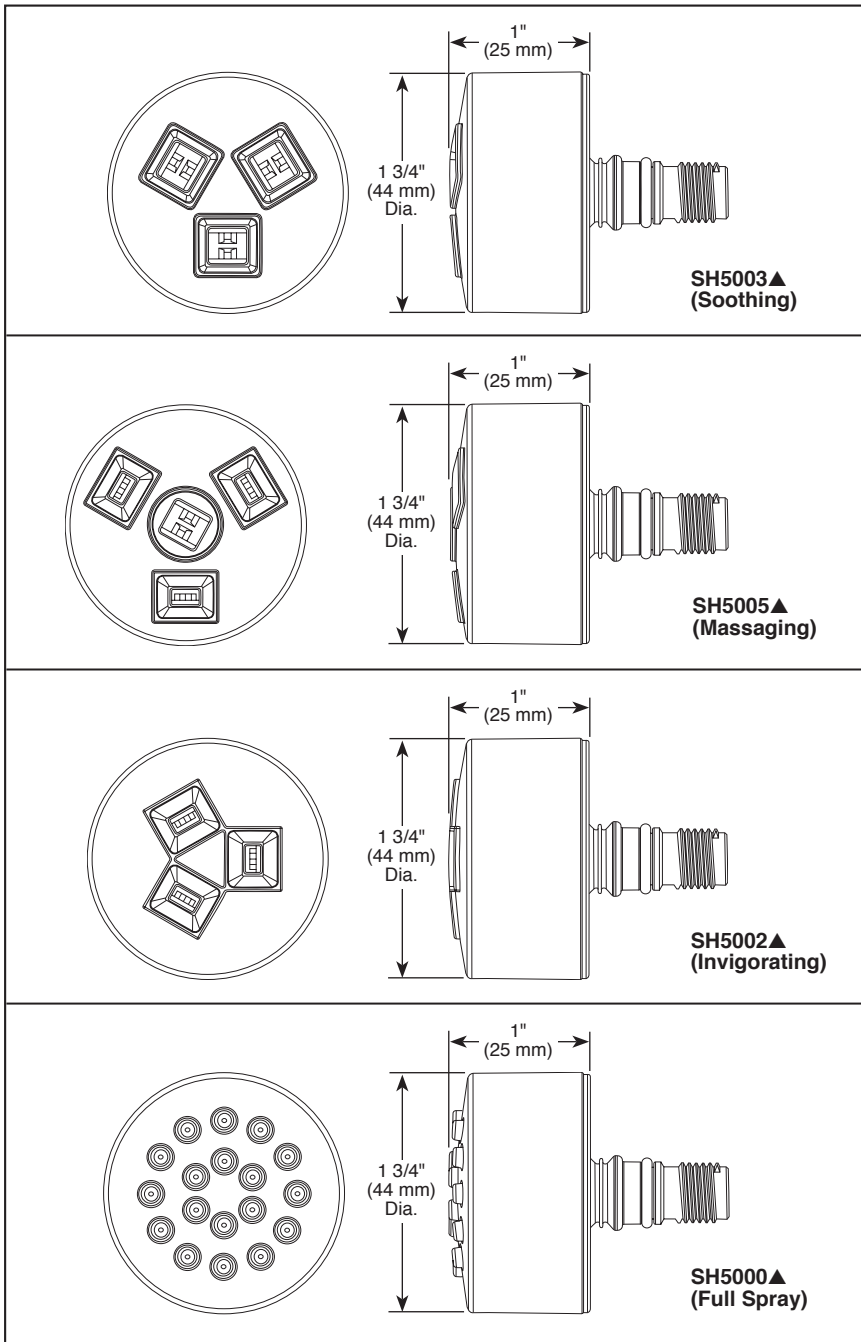

# HYDRACHOICE™ SPRAY HEADS

Submitted Model No.: \_\_\_\_\_

Specific Features: \_\_\_\_\_

### STANDARD SPECIFICATIONS

- Must order rough (R50200) and trim (T50010▲ or T50210▲) separately.
- Spray head automatically extends 1 11/32" out of the wall when water is turned on.
- Spray heads are interchangeable by user.
- Spray heads adjust up to 50° in any direction once extended.
- HydraChoice™ soothing, massaging, and invigorating spray heads feature H<sub>2</sub>Okinetic® Technology.
- HydraChoice™ full spray head features Touch-Clean® spray holes.

### COMPLIES WITH:

- ASME A112.18.1 / CSA B125.1

▲ Designate proper finish suffix

Delta reserves the right (1) to make changes in specifications and materials, and (2) to change or discontinue models, both without notice or obligation. Dimensions are for reference only. See current full-line price book or [www.deltafaucet.com](http://www.deltafaucet.com) for finish options and product availability.