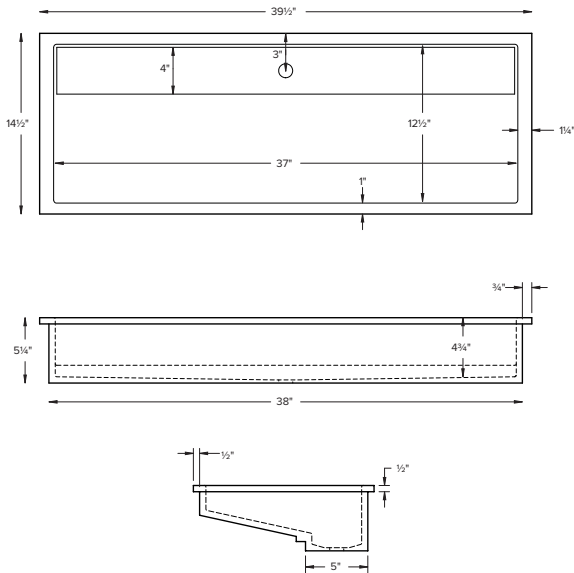

Wymara 3 features a concealed drain cover.  
Shown below with cover removed.

**NOTES:**

- Measurements are  $\pm 1/2"$  and are subject to change without notice. Data herein supersedes all previous prior to publication date indicated below.
- Undermount installation may require additional bracing and is the responsibility of the installer.

**CONSTRUCTION AND STANDARD FEATURES**

- Single-bowl design; 1.5" drain opening.
- Sink has no overflow. Requires vessel-style drain kit without overflow. Check local codes.
- One-piece construction using Engineered Solid Stone (ESS) material, which is solid through and through.
- ESS is a mixture of ground natural materials and binding agents that are liquefied, poured and then hardened.
- This material is non-porous, stain-, mold- and mildew-resistant, making cleaning and maintenance easy.
- Approximately 65% of the material is organic, including minerals mined from the earth, making it "Green".
- Same material and color all the way through, with minor variations due to use of natural minerals.
- Five-Year Limited Residential Warranty.
- Shipping weight: 70 lbs.

# Wymara 3

Model # MTCS-764

39.5" x 14.5" x 4.5"

**Installation:** undermount only

**Lead Time - 10 Business Days**

**Sink Options and Pricing**

NOTE: part codes for all options listed in parenthesis.

**Part #: MTCS-764 - \$1,260**