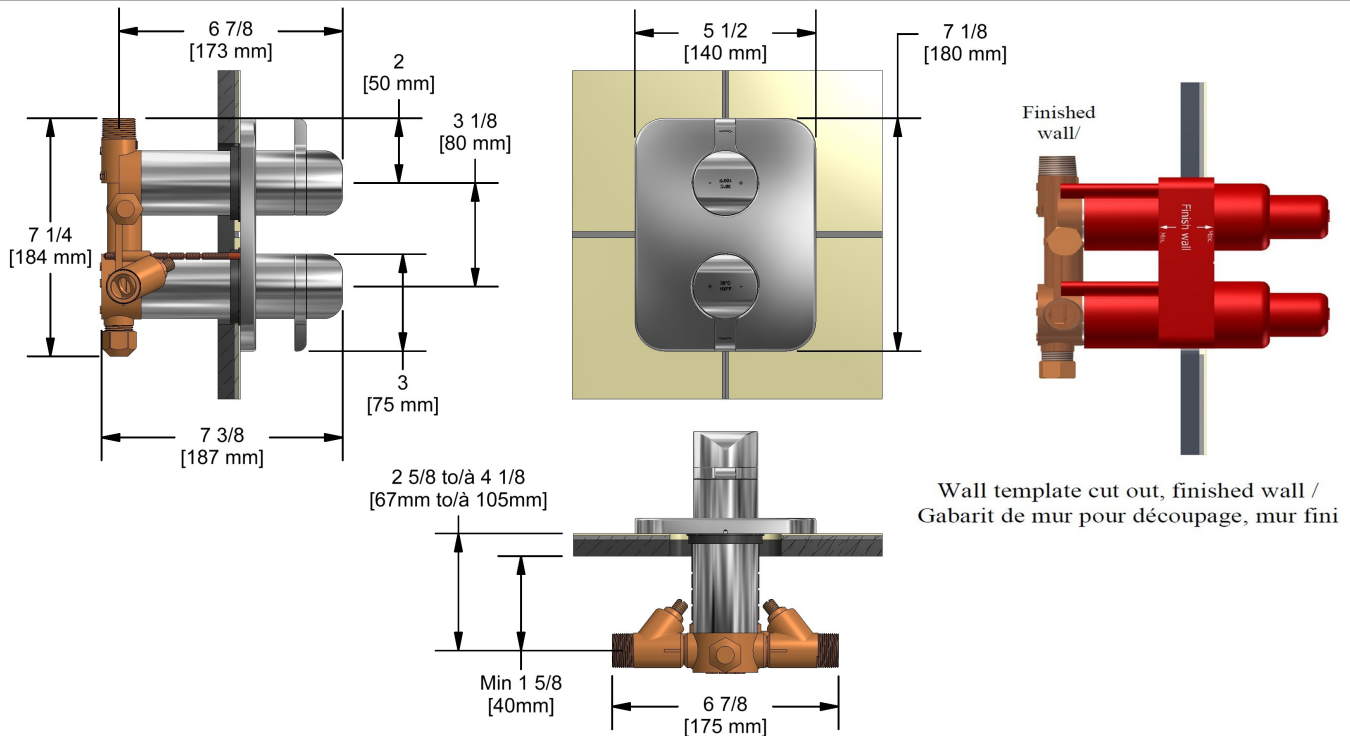

4-way Type T/P 3/4" coaxial complete valve
SA83XX

Specifications

Descriptions

- 2 different temperatures
- 2 integrated volume controls
- 2 thermo/pressure balance coaxial cartridges with check valves
- 4 outlets: two 1/2" outlets male NPT and two 3/4" outlets male NPT or 1/2" female NPT
- Service valves
- 3/4" inlet male NPT, dedicated main water supply required

Available colors

- C : Chrome
- PN : Polished nickel (PVD)

Available flow

- 76 L/min, 20 gpm (US) 60psi

Cartridge

- 0973

Certifications

- CSA B125.1
- ASME A112.18.1
- ASSE 1016
- CMR248 Approval