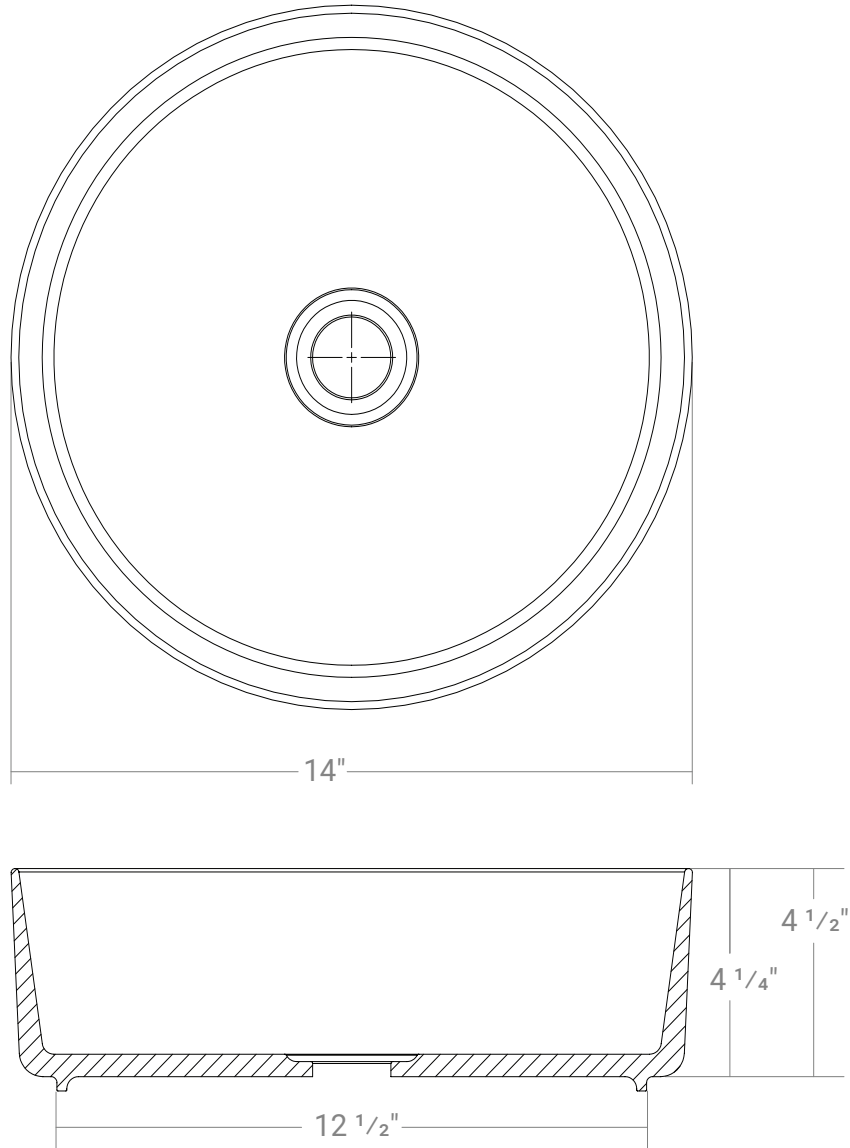

Acritec Industries Corp.

27049 Gloucester Way
Langley, B.C. V4W 3Y3

Tel: 604.607.0856

Fax: 604.607.0857

Email: info@acritec.com

Website: www.acritec.com

In keeping with our policy of continuing product improvement, Acritec Industries Corp. reserves the right to change product specifications without notice.

Important

*While we strive to provide accurate measurements for our customers, sometimes mistakes happen. Our goal is to help things run smoothly from shipment to installation, so if you notice any errors in our spec sheets, please let us know.

Our products are handmade & hand finished so you can expect a tolerance of $\pm \frac{1}{4}$ " on all measurements. We strongly recommend waiting until your ordered product is on-site before attempting any rough-in carpentry or plumbing.

If you want to verify any of our measurements, please feel free to call or email us.

*Drawings are not to scale