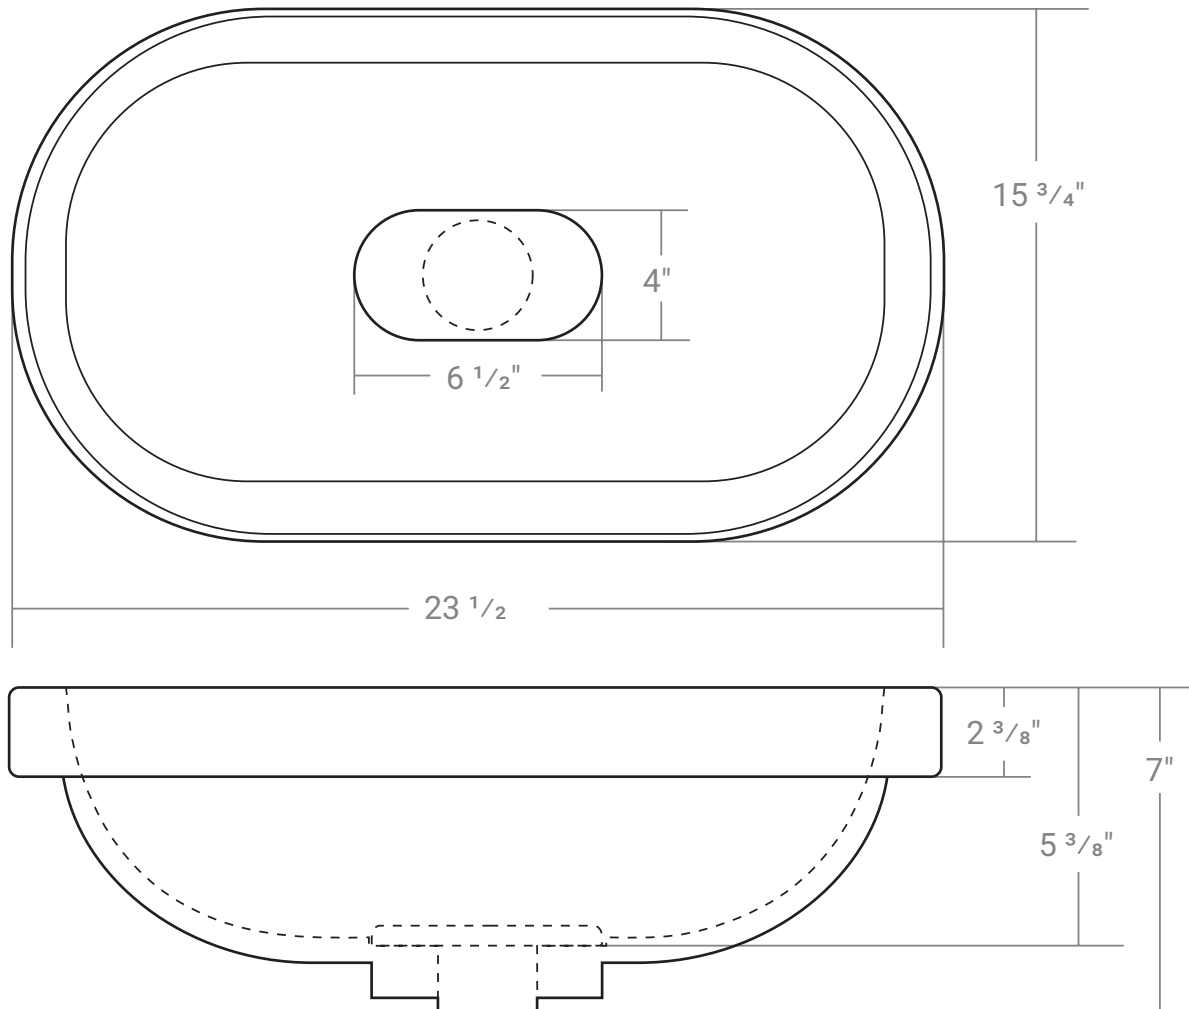

Acritec Industries Corp.

27049 Gloucester Way
Langley, B.C. V4W 3Y3

Tel: 604.607.0856

Fax: 604.607.0857

Email: info@acritec.com

Website: www.acritec.com

In keeping with our policy of continuing product improvement, Acritec Industries Corp. reserves the right to change product specifications without notice.

Important

*While we strive to provide accurate measurements for our customers, sometimes mistakes happen. Our goal is to help things run smoothly from shipment to installation, so if you notice any errors in our spec sheets, please let us know.

Our products are handmade & hand finished so you can expect a tolerance of $\pm \frac{1}{4}$ " on all measurements. We strongly recommend waiting until your ordered product is on-site before attempting any rough-in carpentry or plumbing.

If you want to verify any of our measurements, please feel free to call or email us.

*Drawings are not to scale