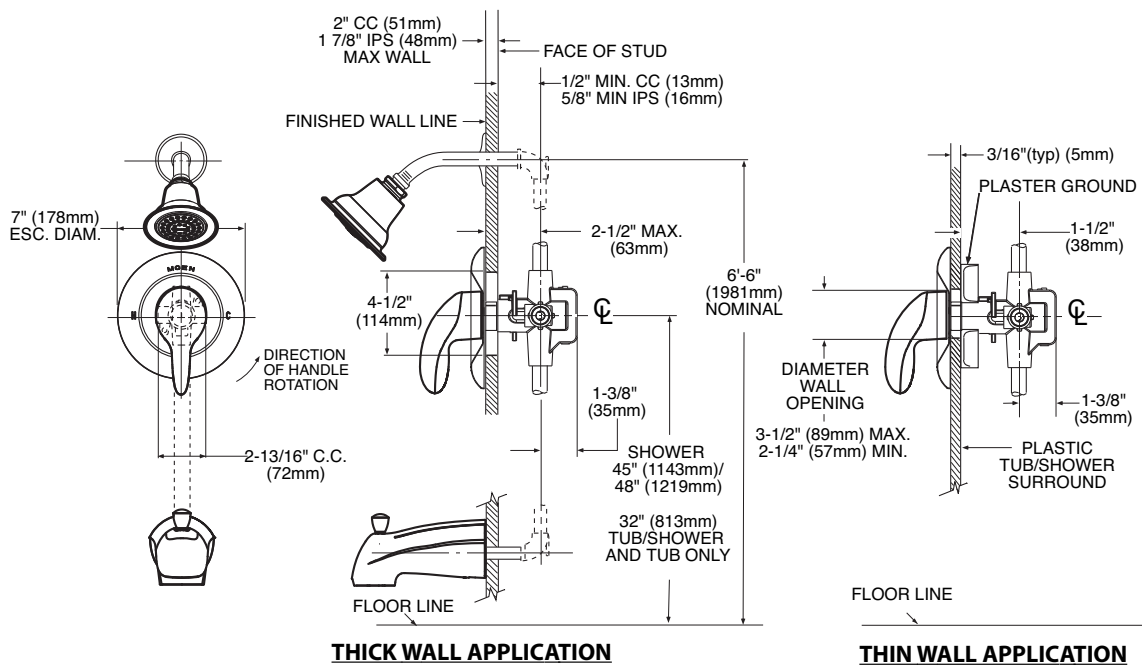

## DESCRIPTION

- Metal construction with chrome plating
- Includes showerhead, arm, flange and diverter tub spout

## STANDARDS

- Third party certified to meet CSA B-125.1, ASSE 1016, ASME A112.18.1 and all applicable requirements referenced therein
- ADA  for lever handle

## Vileta™ Posi-Temp® Single-Handle Tub/Shower

Model: L82381

FOR MORE INFORMATION CALL: 1-800-BUY-MOEN

www.moen.com