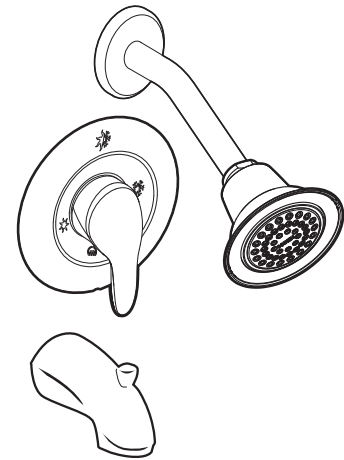

Buy it for looks. Buy it for life.®

Specifications

DESCRIPTION

- Metal construction with chrome plating
- Includes showerhead, arm, flange and diverter tub spout

OPERATION

- Lever style handle
- Handle operates counterclockwise through a 270° arc with off at 6 o'clock and maximum hot at the 9 o'clock position. Shut off in clockwise direction
- Adjustable temperature limit stop to control maximum hot water temperature
- Pressure balancing mechanism maintains selected discharge temperature to $\pm 3^\circ$

FLOW

- Showerhead is limited to 2.5 gpm (9.5 L/min) Max

CARTRIDGE

- 1222 cartridge design
- Nonmetallic/nonferrous and stainless steel materials
- Accommodates back to back installations

STANDARDS

- Third party certified to meet CSA B-125.1, ASSE 1016, ASME A112.18.1 and all applicable requirements referenced therein
- ADA for lever handle

WARRANTY

- Lifetime limited warranty against leaks, drips and finish defects to the original consumer purchaser
- 5 year warranty if used in commercial installations

Vileta™ Posi-Temp® Single-Handle Tub/Shower

Model: L82381