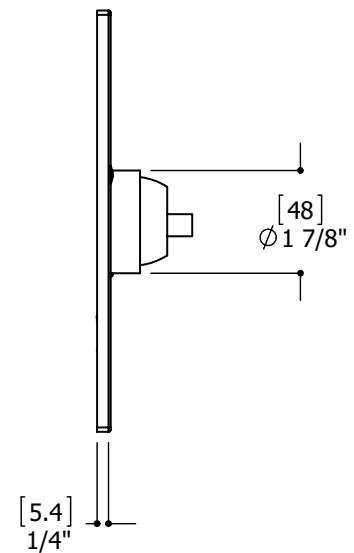

WARRANTY

Residential: Limited lifetime warranty to original purchaser
Commercial: Two years warranty
(Complete warranty available at www.aquabrace.com/warranty)