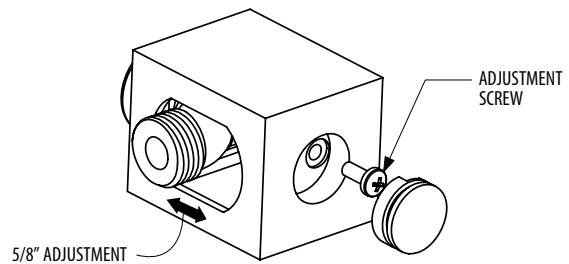

WARRANTY

- Residential: Limited lifetime warranty to original purchaser
- Commercial: Two years warranty
- (Complete warranty available at www.aquabrace.com/warranty)