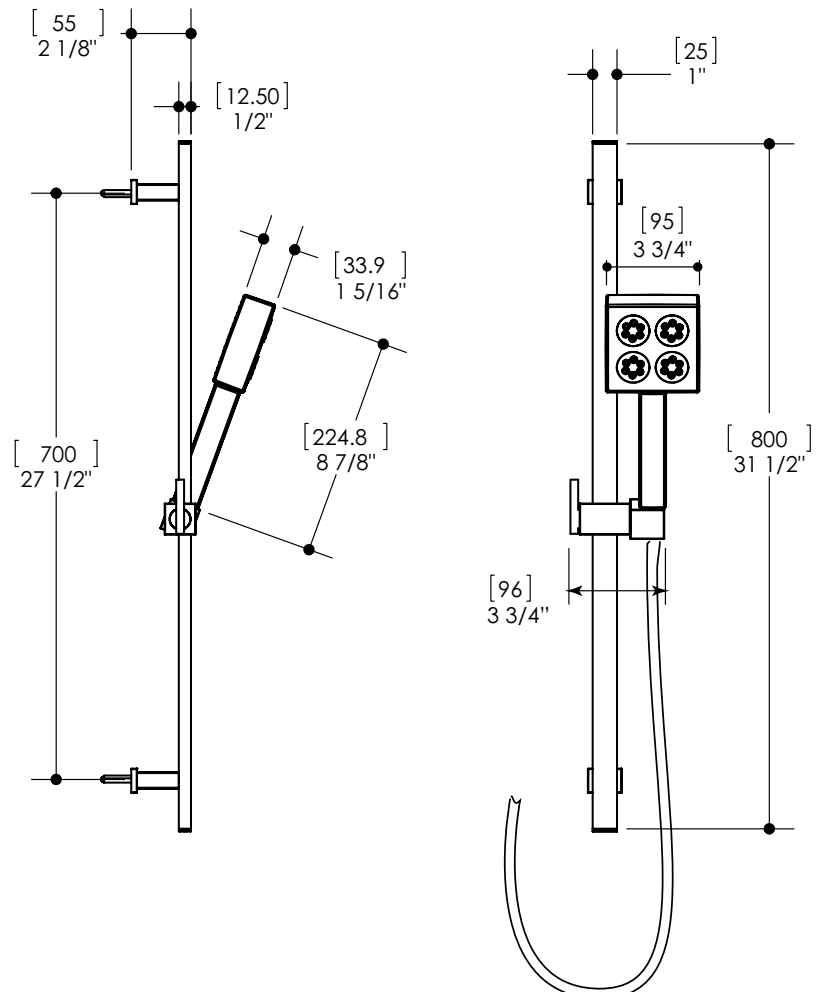

Specifications

FEATURES

Solid brass construction
 1/2" pressure balance valve for shower
 1/2" sweat connection
 Ceramic cartridge

Flow rate: 4.5gpm at 45psi

FINISHES

Standard
 polished chrome (pc)
 brushed nickel (bn)
Custom
 15 Custom finishes available
 (ask your local Aquabrace authorized dealer for details)

FEATURES

- Square handshower with 4" rotative head
- 5 function handshower: rain, soff pulsating jets
- Built-in backflow preventer
- Adjustable sliding handshower holder
- 5' to 6' expandable braided hose

Flow rate: 2.5 gpm
Height: 31 1/2"

FINISHES

Standard

- Polished chrome (pc)
- Brushed nickel (bn)

Custom

- 15 Custom finishes available
- (ask your local Aquabross authorized dealer for details)

WARRANTY

- Residential: Limited lifetime warranty to original purchaser
- Commercial: Two years warranty
- (Complete warranty available at www.aquabross.com/warranty)

FEATURES

- Thermo insulation body
- 5/8" trim adjustment to elbow installation
- 1/2" NPT female connection

FINISHES

Standard

- Polished chrome (pc)
- Brushed nickel (bn)

Custom

- 15 Custom finishes available
- (ask your local Aquabrace authorized dealer for details)