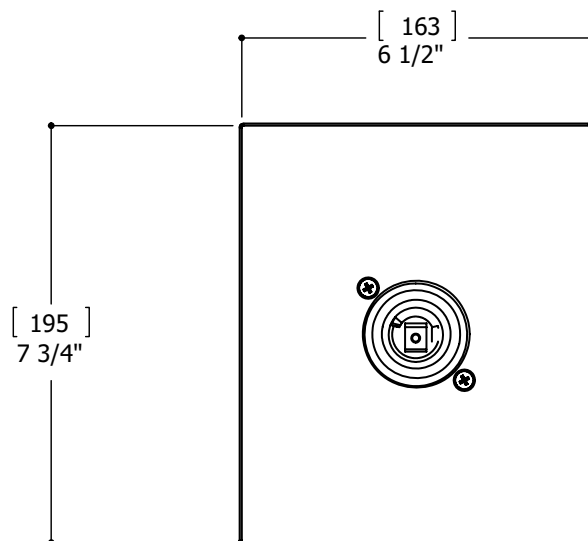

WARRANTY

Residential: Limited lifetime warranty to original purchaser
Commercial: Two years warranty
(Complete warranty available at www.aquabrace.com/warranty)