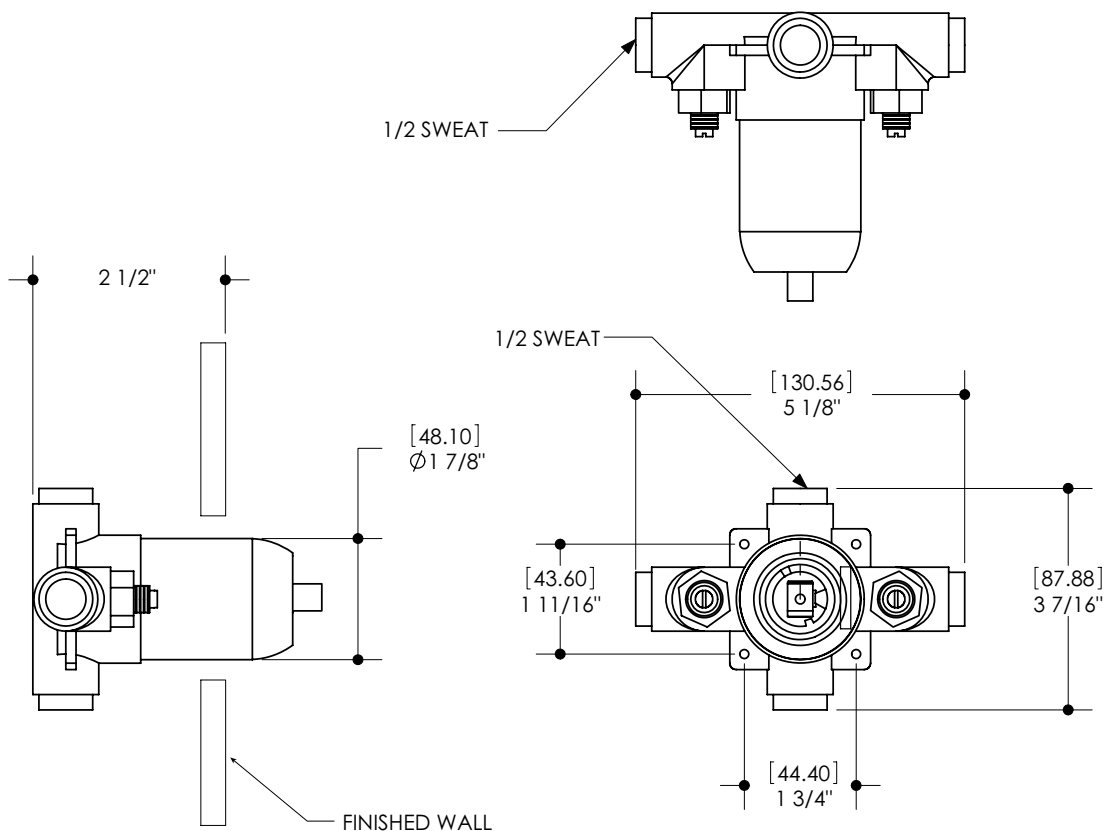

Specifications

FEATURES

Solid brass construction
 1/2" pressure balance valve for shower
 1/2" sweat connection
 Ceramic cartridge

Flow rate: 4.5gpm at 45psi

FINISHES

Standard
 polished chrome (pc)
 brushed nickel (bn)
Custom
 15 Custom finishes available
 (ask your local Aquabrace authorized dealer for details)

WARRANTY

Residential: Limited lifetime warranty to original purchaser
 Commercial: Two years warranty
 (Complete warranty available at www.aquabrace.com/warranty)

FEATURES

Solid brass construction
Thin contemporary style - 6 1/2" x 7 3/4" x 1/4"
Decorative cylinder included
Handle required
Fits 1/2" pressure balance valve #40255

FEATURES

- Square handshower with 4" rotative head
- 5 function handshower: rain, soff pulsating jets
- Built-in backflow preventer
- Adjustable sliding handshower holder
- 5' to 6' expandable braided hose