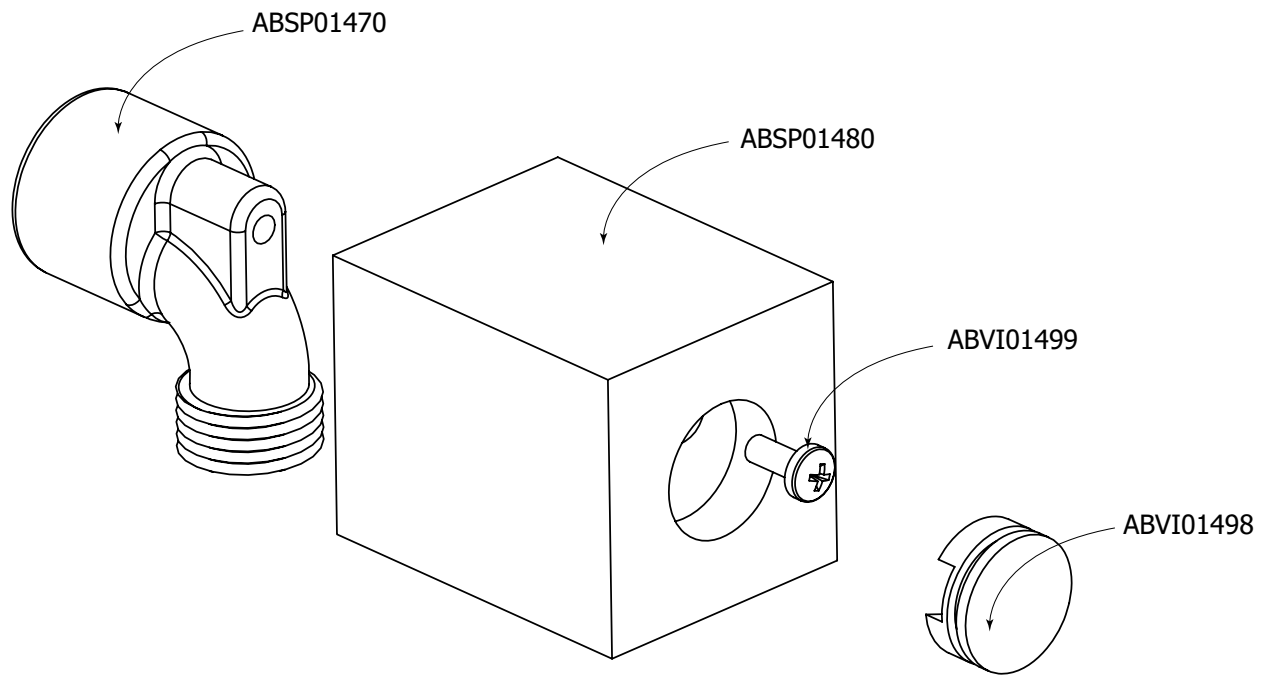

EXPLOSION PARTS