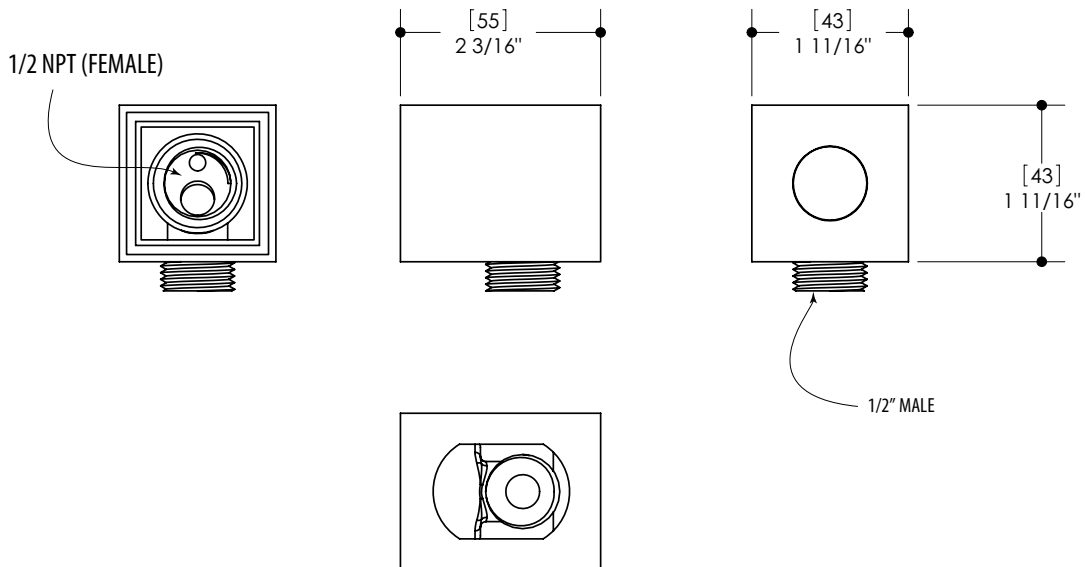

WARRANTY

- Residential: Limited lifetime warranty to original purchaser
- Commercial: Two years warranty
- (Complete warranty available at www.aquabrace.com/warranty)