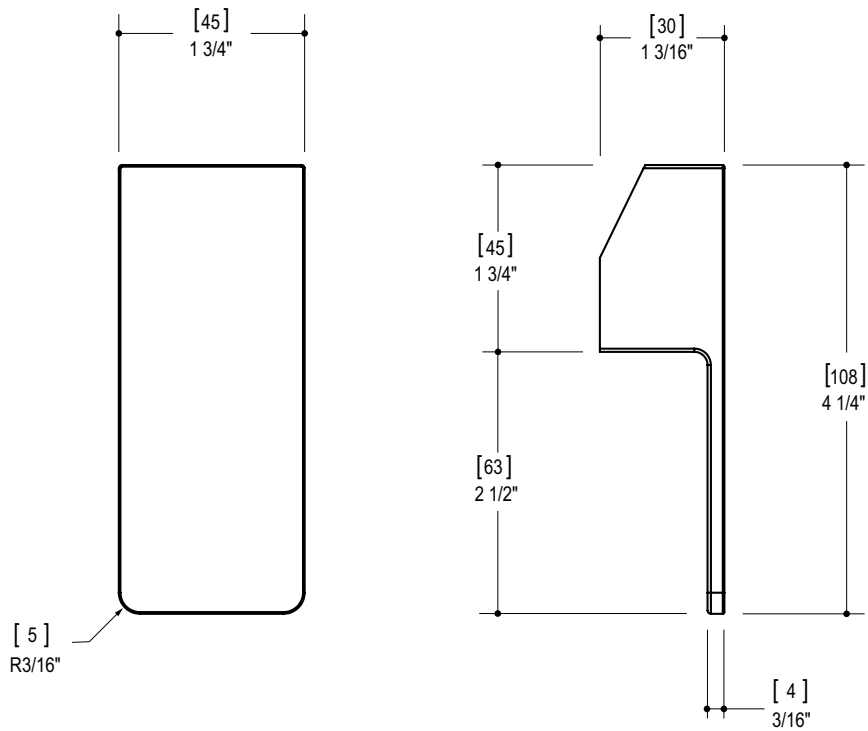

FEATURES

Solid brass construction

FINISHES

Standard

Polished chrome (pc)

Brushed nickel (bn)

Custom

15 custom finishes available

(ask your local Aquabrax authorized dealer for details)

WARRANTY

Residential: Limited lifetime warranty to original purchaser

Commercial: Two years warranty

(Complete warranty available at www.aquabrax.com/warranty)