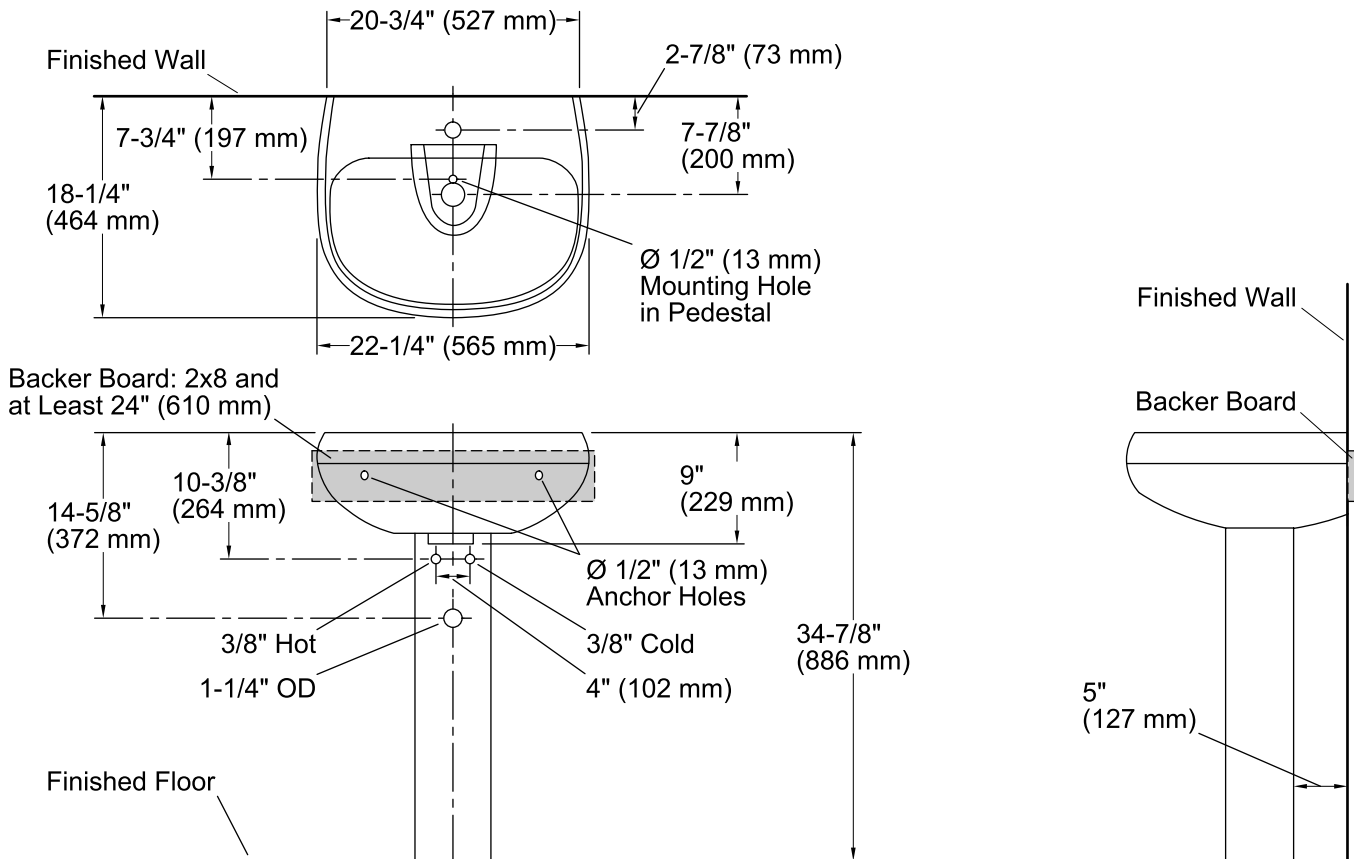

Features

- Single faucet hole.
- Combination consists of the K-2296-1 basin and the K-2019 pedestal.
- Coordinates with other products in the Wellworth collection.

Material

- Vitreous china.

Installation

- Pedestal

Recommended Products/Accessories

K-7605-P Angle Supply with Stop (pair)
K-8998 P-Trap

Optional Products/Accessories

1041816 Hardware kit, Hollow Wall

Included Components

Product consists of:

K-2296-1 Pedestal Bathroom Sink Basin
K-2019 Bathroom Sink Pedestal

Color	Code	Description
-------	------	-------------

	0	White
	96	Biscuit
	47	Almond

Technical Information

All product dimensions are nominal.

- Bowl configuration: Single
- Installation: Pedestal
- Bowl area: Length: 20" (508 mm)
 Width: 12" (305 mm)
 Water depth: 5" (127 mm)
- Number of deck holes: 1
- Faucet hole(s): 1-3/8" (35 mm)
- Drain hole: 1-3/4" (44 mm)