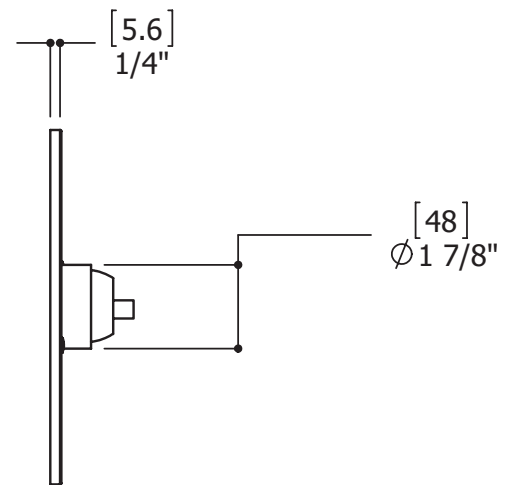

WARRANTY

Residential: Limited lifetime warranty to original purchaser
Commercial: Two years warranty
(Complete warranty available at www.aquabress.com/warranty)