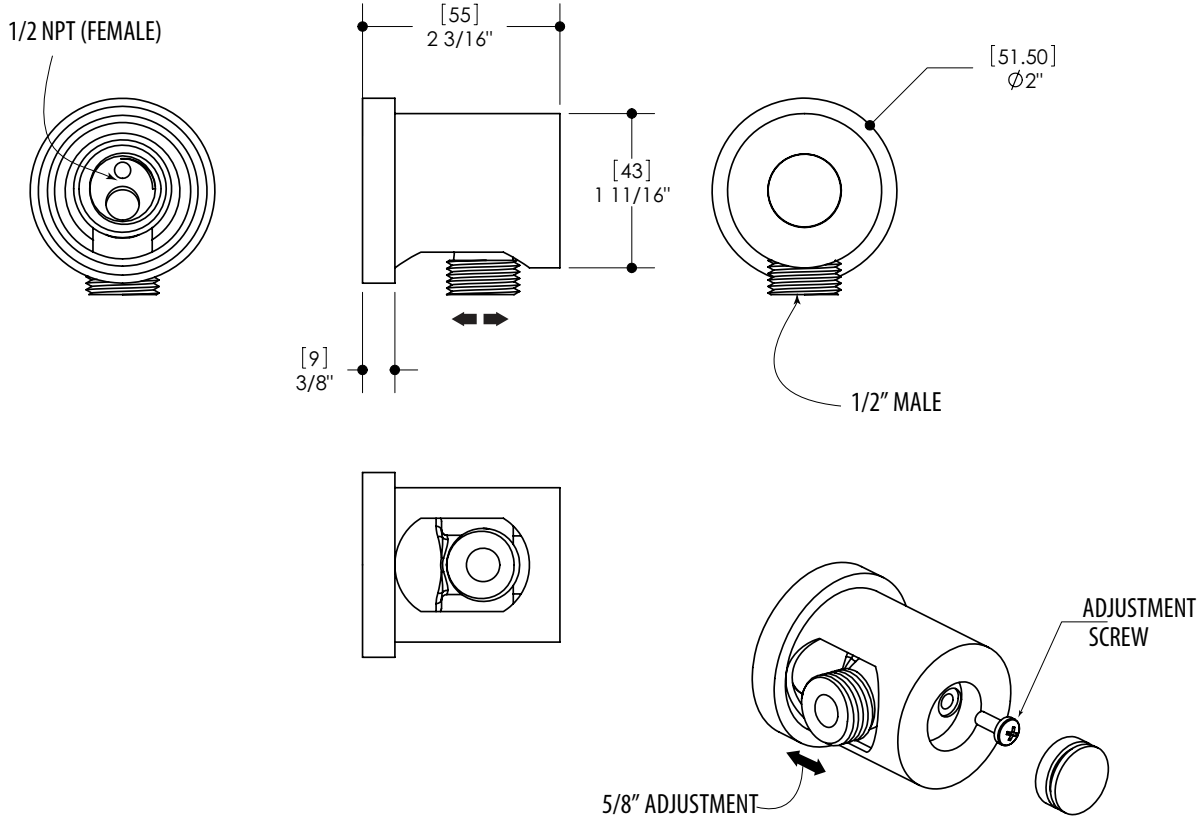

WARRANTY

Residential: Limited lifetime warranty to original purchaser
Commercial: Two years warranty
(Complete warranty available at www.aquabrass.com/warranty)