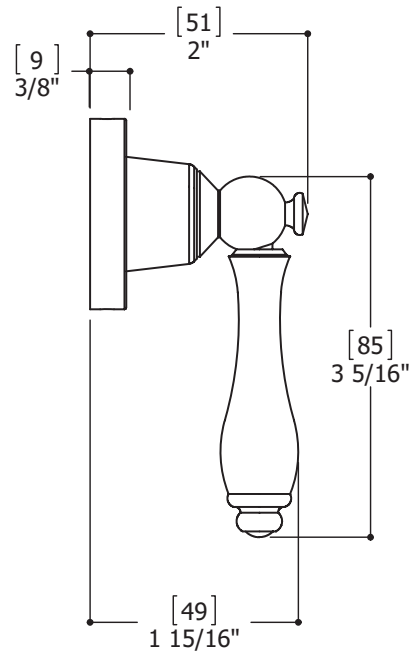

AQUABRASS

aquakit X-11-061

Specifications

FEATURES

Solid brass construction
 1/2" pressure balance valve for shower
 1/2" sweat connection
 Ceramic cartridge

Flow rate: 4.5gpm at 45psi

FINISHES

Standard
 polished chrome (pc)
 brushed nickel (bn)
Custom
 15 Custom finishes available
 (ask your local Aquabrace authorized dealer for details)

CODE & COMPLIANCE

FEATURES

Adjustable and orientable sliding hook

Height: 31 1/2"

FINISHES

Standard

Polished chrome (pc)

Brushed nickel (bn)