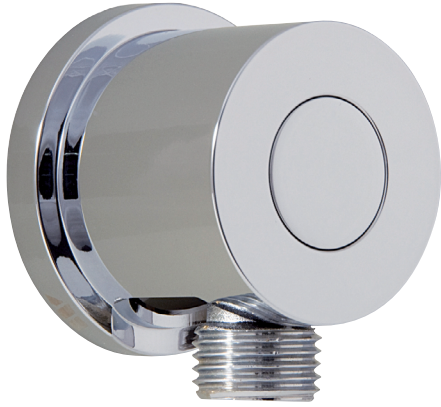

AQUABRASS

aquakit X-11-061

Specifications

FEATURES

Solid brass construction
 1/2" pressure balance valve for shower
 1/2" sweat connection
 Ceramic cartridge

Flow rate: 4.5gpm at 45psi

FINISHES

Standard
 polished chrome (pc)
 brushed nickel (bn)
Custom
 15 Custom finishes available
 (ask your local Aquabrace authorized dealer for details)

CODE & COMPLIANCE

FEATURES

Adjustable and orientable sliding hook

Height: 31 1/2"

FINISHES

Standard

Polished chrome (pc)

Brushed nickel (bn)

(Complete warranty available at www.aquabrace.com/warranty)

FEATURES

3 functions: rain, rain/jet, jet
 Silicone spray nozzles for easy cleaning
 1/2" male connection

flow rate: 2.5 gpm

FINISHES

Standard
 Polished chrome (pc)
 Brushed nickel (bn)

FEATURES

- Thermo insulation body
- 5/8" trim adjustment to elbow installation
- 1/2" NPT female connection

FINISHES

- Standard**
- Polished chrome (pc)
 - Brushed nickel (bn)
- Custom**
- 15 Custom finishes available
 - (ask your local Aquabrass authorized dealer for details)