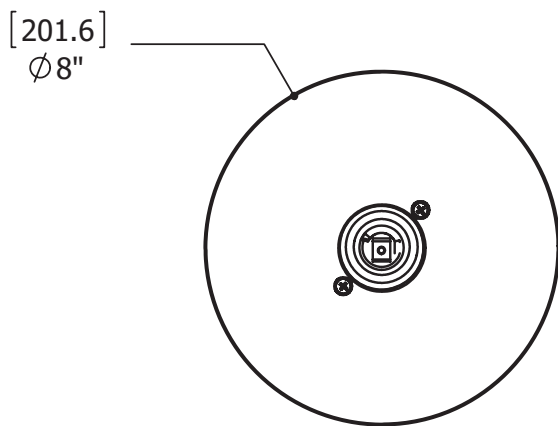

WARRANTY

Residential: Limited lifetime warranty to original purchaser
Commercial: Two years warranty
(Complete warranty available at www.aquabress.com/warranty)