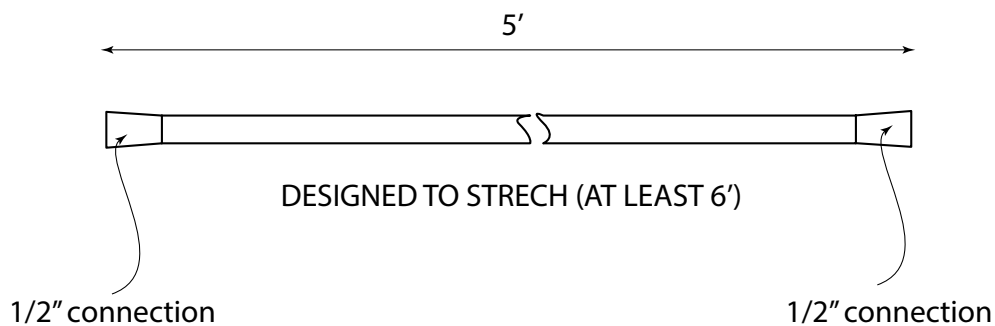

FEATURES

- Thermo insulation body
- 5/8" trim adjustment to elbow installation
- 1/2" NPT female connection

FINISHES

- Standard**
- Polished chrome (pc)
 - Brushed nickel (bn)
- Custom**
- 15 Custom finishes available
 - (ask your local Aquabrass authorized dealer for details)