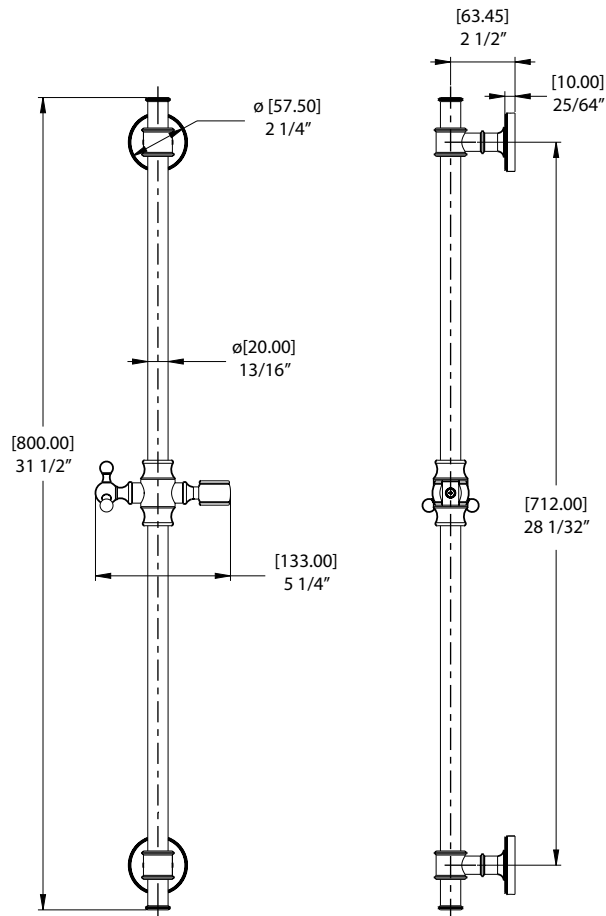

WARRANTY

Residential: Residential: Limited lifetime warranty to original purchaser

commercial: Two years warranty

(Complete warranty available at www.aquabrace.com/warranty)