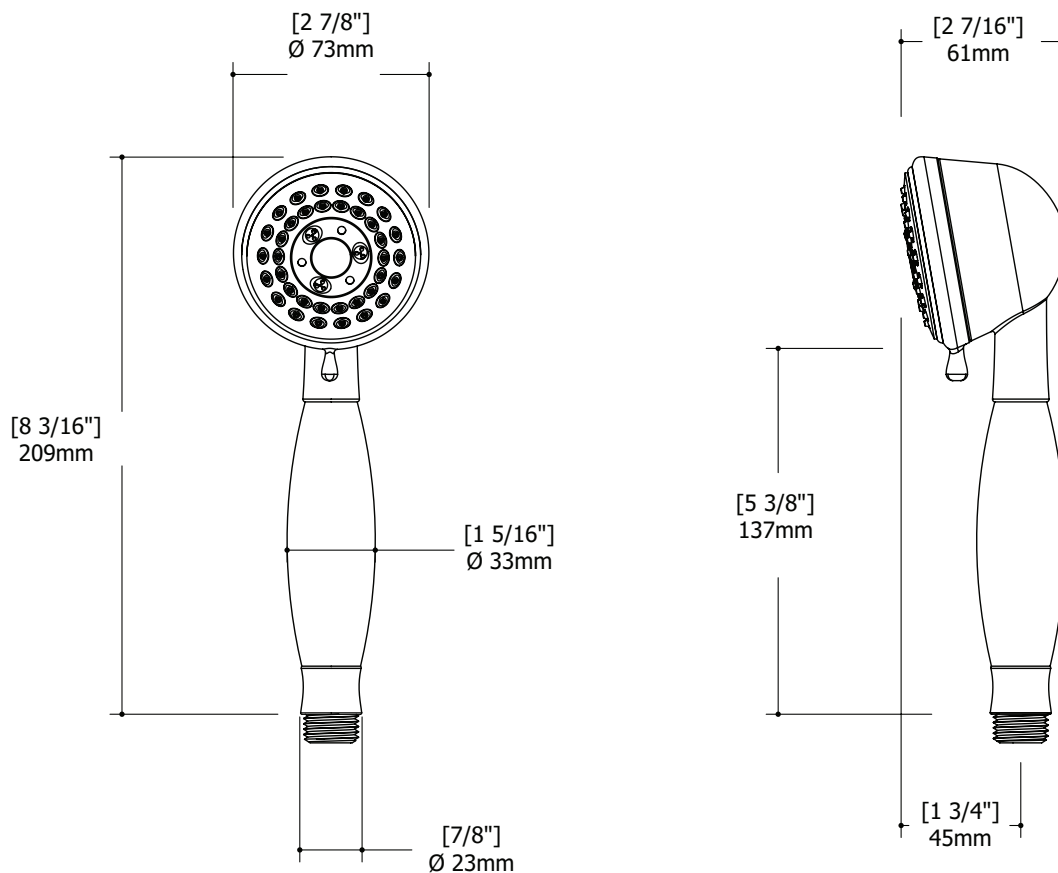

WARRANTY

Residential: Limited lifetime warranty to original purchaser
Commercial: Two years warranty
(Complete warranty available at www.aquabrace.com/warranty)