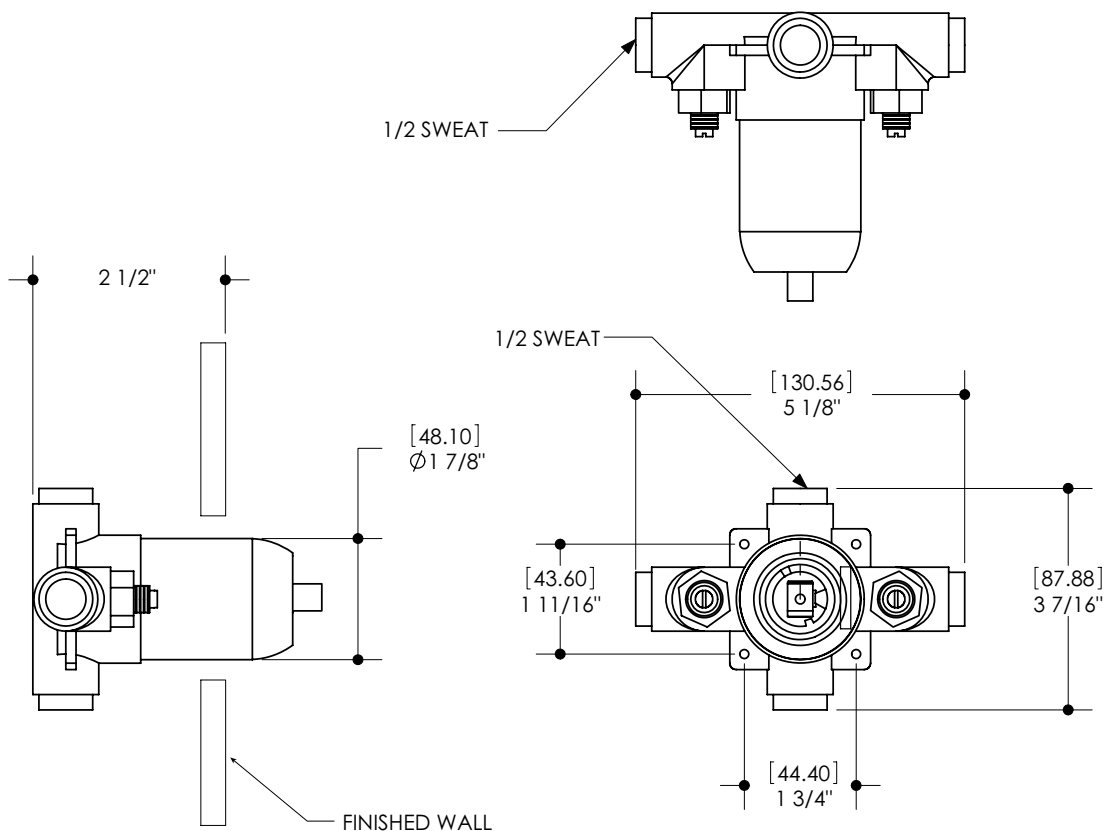

WARRANTY

Residential: Limited lifetime warranty to original purchaser
Commercial: Two years warranty
(Complete warranty available at www.aquabrace.com/warranty)