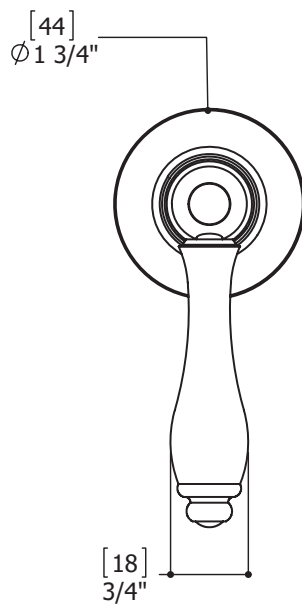

AQUABRASS

aquakit X-11-061

Specifications

FEATURES

Solid brass construction
 1/2" pressure balance valve for shower
 1/2" sweat connection
 Ceramic cartridge

Flow rate: 4.5gpm at 45psi

FINISHES

Standard
 polished chrome (pc)
 brushed nickel (bn)
Custom
 15 Custom finishes available
 (ask your local Aquabrace authorized dealer for details)

CODE & COMPLIANCE

FEATURES

Adjustable and orientable sliding hook

Height: 31 1/2"

FINISHES

Standard

Polished chrome (pc)

Brushed nickel (bn)