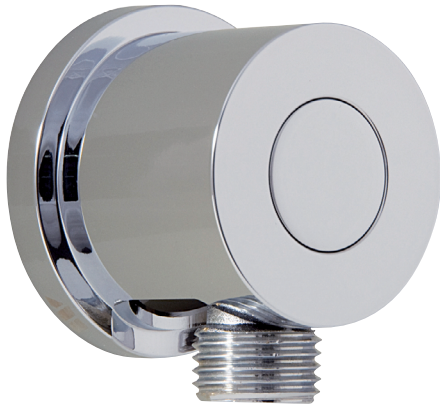

FEATURES

- Thermo insulation body
- 5/8" trim adjustment to elbow installation
- 1/2" NPT female connection

FINISHES

1. **Standard**
2. Polished chrome (pc)
   - Brushed nickel (bn)
3. **Custom**
4. 15 Custom finishes available
   - (ask your local Aquabrass authorized dealer for details)

WARRANTY

- Residential: Limited lifetime warranty to original purchaser
- Commercial: Two years warranty
- (Complete warranty available at www.aquabrass.com/warranty)