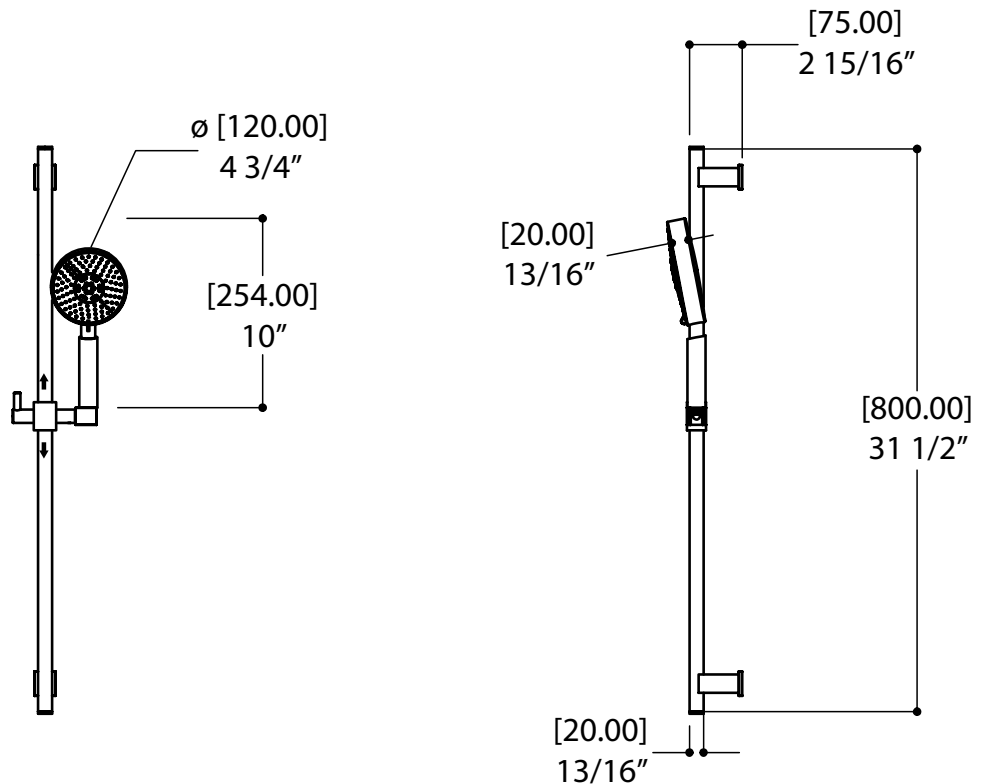

WARRANTY

Residential: Limited lifetime warranty to original purchaser
Commercial: Two years warranty
(Complete warranty available at www.aquabross.com/warranty)