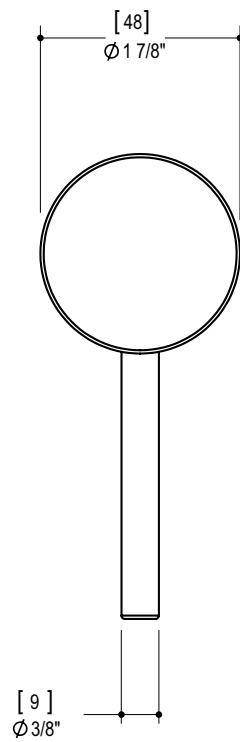

## FEATURES

Round rail with adjustable sliding hook  
 5 function handshower: rain, rain/massage, massage, massage/jet, jet  
 5' to 6' expandable braided hose

Flow rate: 2.5 gpm  
 Height: 31 1/2"