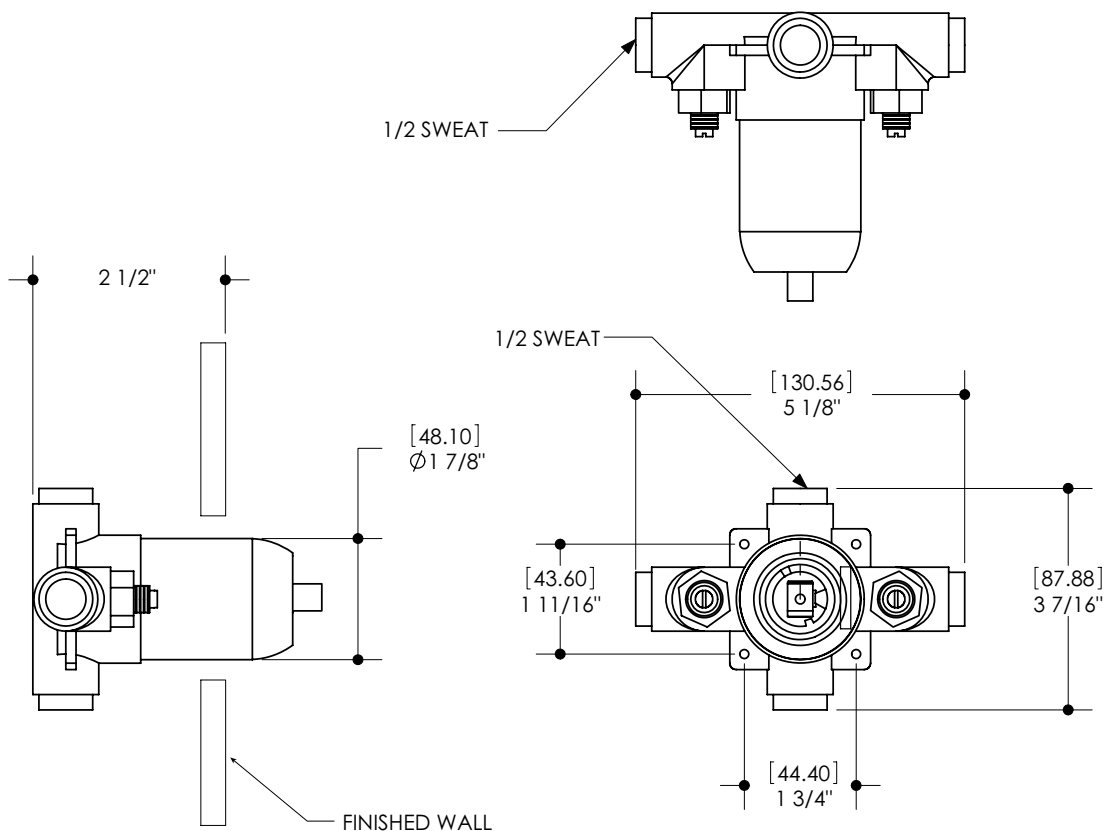

## FEATURES

Solid brass construction  
 1/2" pressure balance valve for shower  
 1/2" sweat connection  
 Ceramic cartridge

Flow rate: 4.5gpm at 45psi

## FEATURES

Solid brass construction  
Thin contemporary style - 8" x 1/4"  
Decorative cylinder included  
Handle required  
Fits 1/2" pressure balance valve #40255