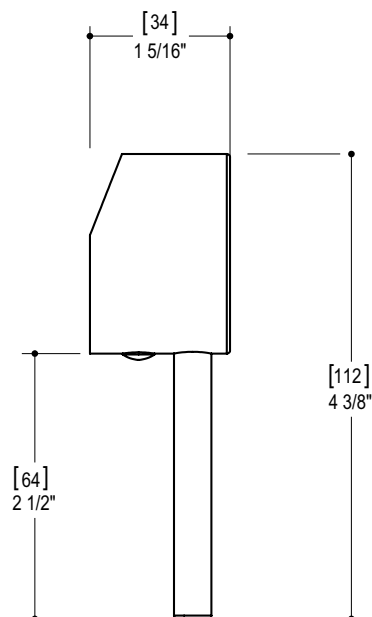

## FEATURES

Round rail with adjustable sliding hook  
 5 function handshower: rain, rain/massage, massage, massage/jet, jet  
 5' to 6' expandable braided hose

Flow rate: 2.5 gpm  
 Height: 31 1/2"