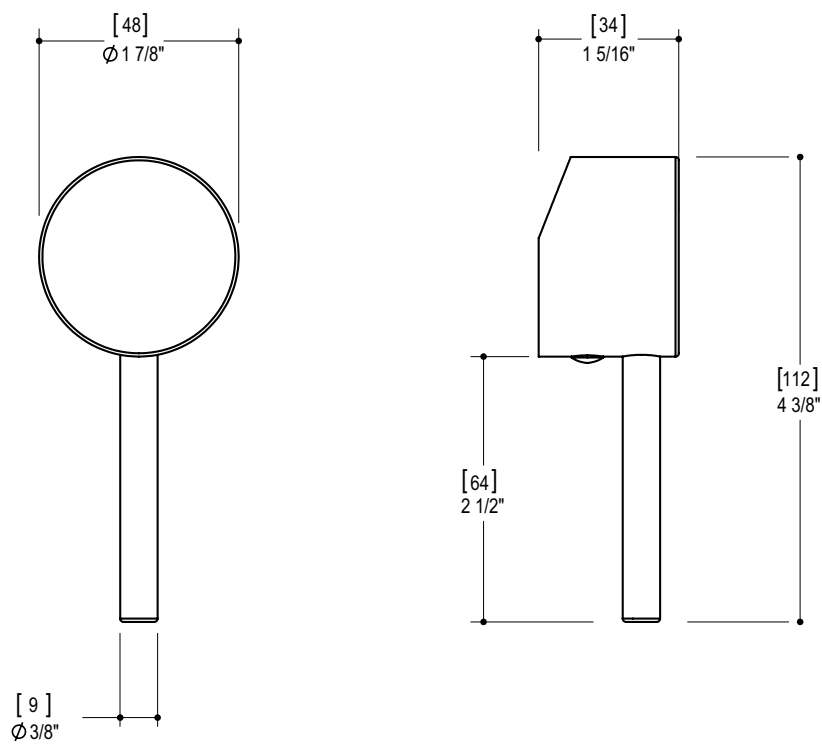

GARANTIE

Résidentielle : Garantie à vie limitée au premier acheteur

Commerciale : 2 ans

(la garantie complète est disponible sur www.aquabass.com/garantie)