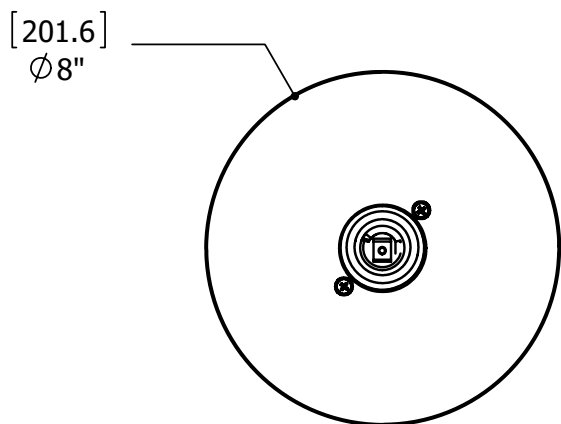

CARACTÉRISTIQUES

Laiton massif
Design contemporain - plaque mince - 8" x 1/4"
Cylindre décoratif inclus
Poignée requise
Pour valve à pression équilibrée #40255

FINIS

Standard

Chrome poli (pc)
Nickel brossé (bn)

Sur mesure

15 finis sur mesure disponible
(pour plus d'information, demander conseil à votre détaillant)

GARANTIE

Résidentielle : Garantie à vie limitée au premier acheteur
Commerciale : 2 ans
(la garantie complète est disponible sur www.aquabrass.com/garantie)