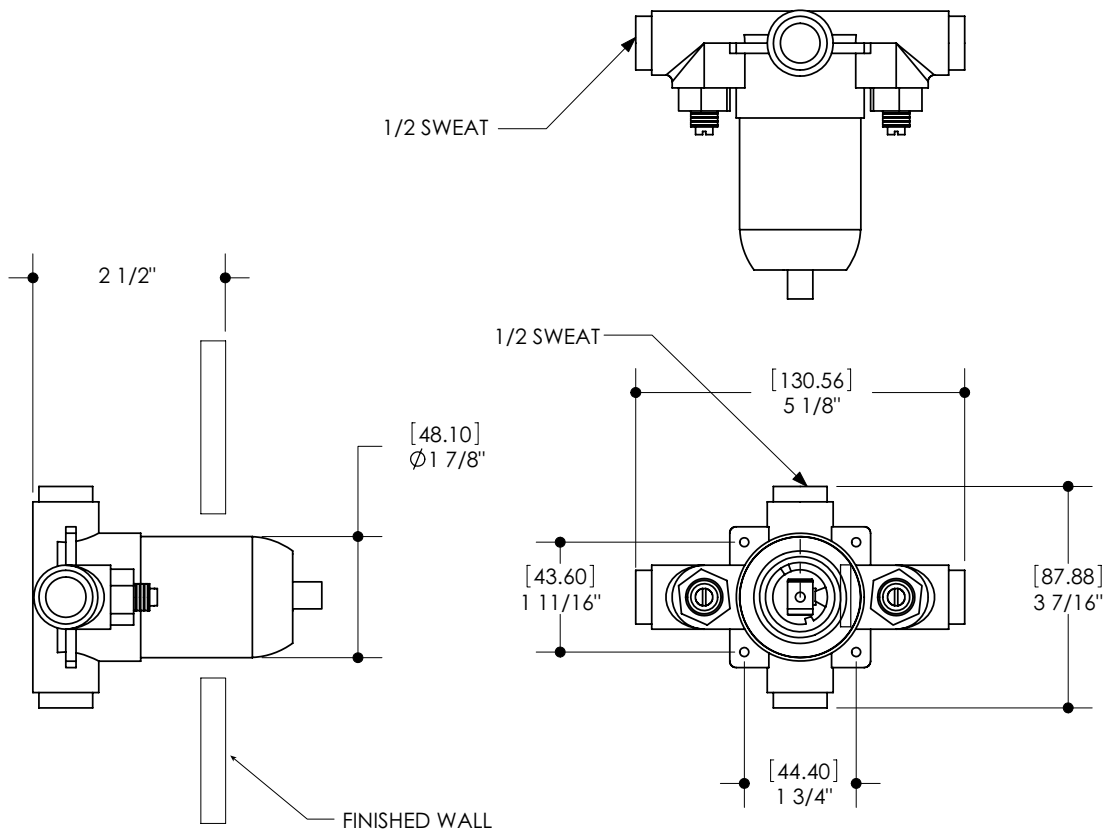

WARRANTY

Residential: Limited lifetime warranty to original purchaser
Commercial: Two years warranty
(Complete warranty available at www.aquabrace.com/warranty)