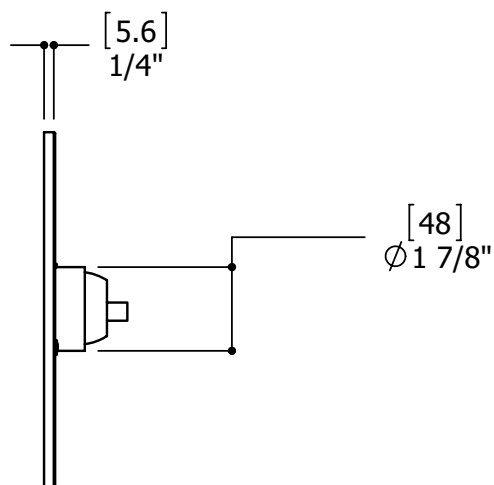

CARACTÉRISTIQUES

Laiton massif
Design contemporain - plaque mince - 8" x 1/4"
Cylindre décoratif inclus
Poignée requise
Pour valve à pression équilibrée #40255

FINIS

Standard

Chrome poli (pc)
Nickel brossé (bn)

Sur mesure

15 finis sur mesure disponible
(pour plus d'information, demander conseil à votre détaillant)

GARANTIE

Résidentielle : Garantie à vie limitée au premier acheteur
Commerciale : 2 ans
(la garantie complète est disponible sur www.aquabrass.com/garantie)