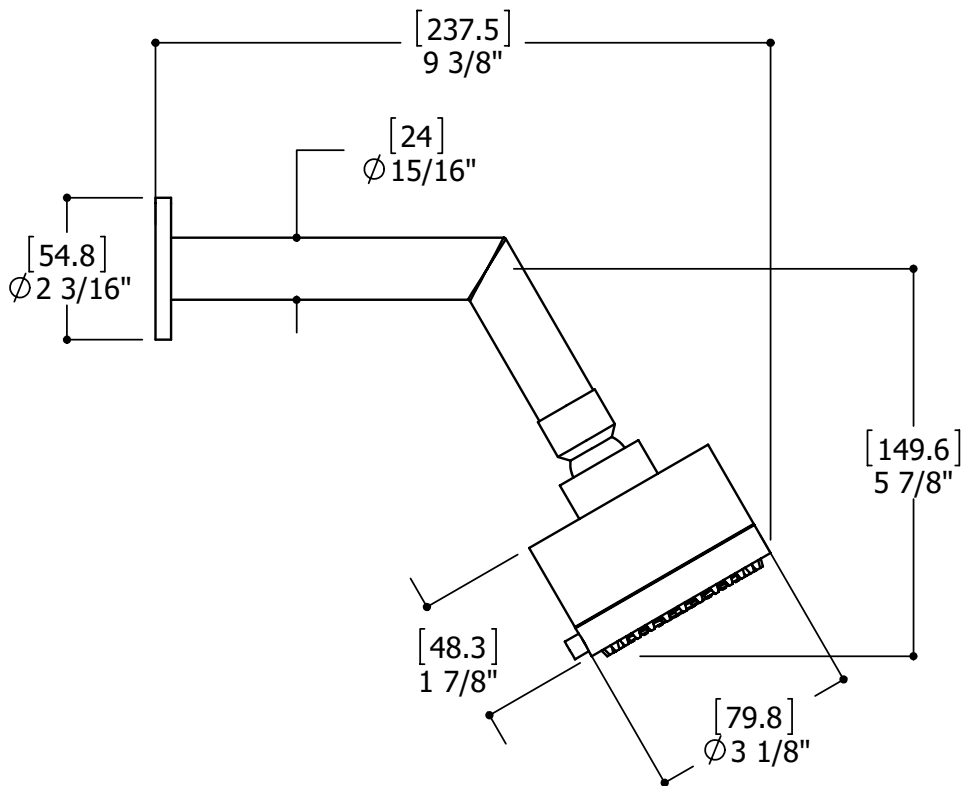

WARRANTY

Residential: Limited lifetime warranty to original purchaser
Commercial: Two years warranty