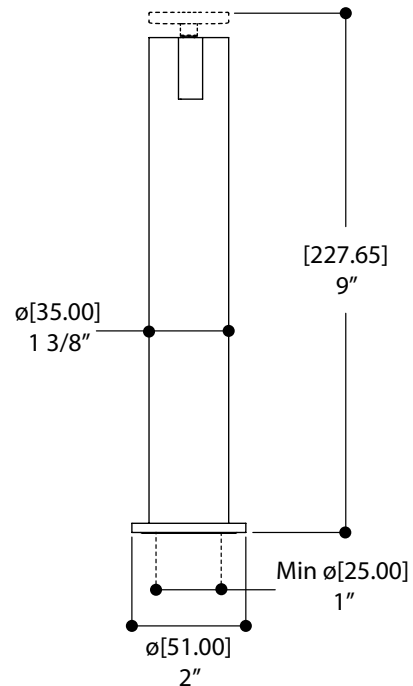

FEATURES

Solid brass construction
 Aerated water flow
 Single volume and temperature lever control not included
 Press pop-up drain with overflow included
 3/8" connection

Additional option: short or long lever, colored lever

SPECS AT LARGE

Overall spout projection : 6 3/4" Flow rate : 2.2 gpm
 CC spout projection : 5 3/8" Mounting hole : 1 3/8"
 Total faucet height : 9" Counter depth : 1 3/8"

AQUABRASS

Time 51473 / 51573

short lever / long lever

51473 -TIME SHORT LEVER

51573 -TIME LONG LEVER

FEATURES

Solid brass and stainless steel construction
Single volume and temperature lever control

FINISHES

Standard
Polished chrome (pc)
Brush nickel (bn)

Color
7 color finishes available

HOW TO ORDER

51114PC

Code of the body + the finish

+51473RD

Code of the lever + finish/color

COLOR CHART FOR LEVERS