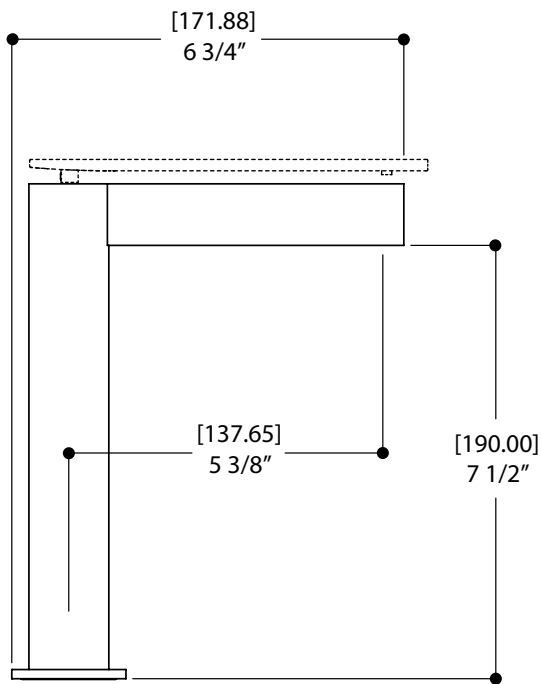

FEATURES

Solid brass construction
 Aerated water flow
 Single volume and temperature lever control not included
 Press pop-up drain with overflow included
 3/8" connection

Additional option: short or long lever, colored lever

SPECS AT LARGE

Overall spout projection : 6 3/4" Flow rate : 2.2 gpm
 CC spout projection : 5 3/8" Mounting hole : 1 3/8"
 Total faucet height : 9" Counter depth : 1 3/8"

AQUABRASS

Time 51473 / 51573

short lever / long lever

HOW TO ORDER

51114PC

Code of the body + the finish

+51473RD

Code of the lever + finish/color

COLOR CHART FOR LEVERS