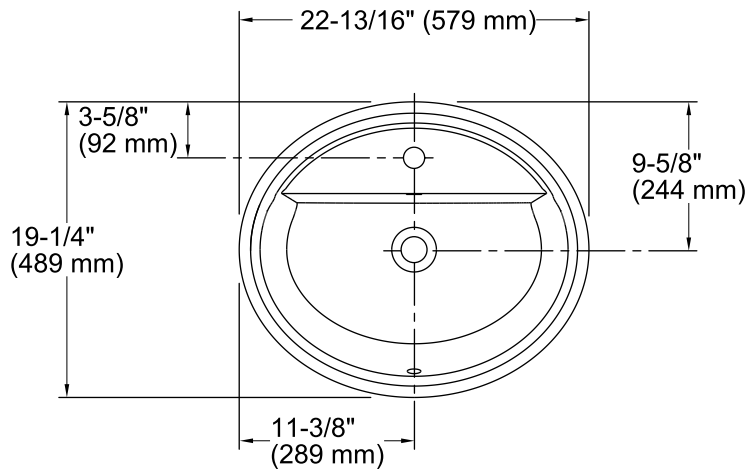

### Technical Information

All product dimensions are nominal.

Bowl configuration:	Single
Installation:	Drop-in
Bowl area (Only):	Length: 20-1/16" (510 mm) Width: 11-15/16" (303 mm) Water depth: 6-1/16" (154 mm)
Number of deck holes:	1
Faucet hole(s):	1-3/8" (35 mm)
Drain hole:	1-3/4" (44 mm)
Template:	1162720-7, required, included