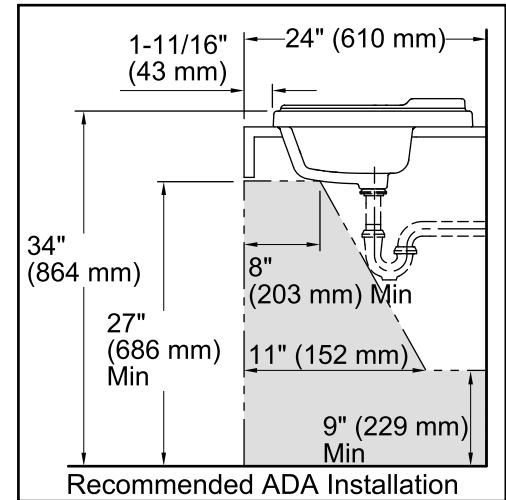

### Technical Information

All product dimensions are nominal.

Bowl configuration:	Single
Installation:	Drop-in
Bowl area (Only):	Length: 20-1/16" (510 mm) Width: 11-15/16" (303 mm) Water depth: 6-1/16" (154 mm)
Number of deck holes:	1
Faucet hole(s):	1-3/8" (35 mm)
Drain hole:	1-3/4" (44 mm)
Template:	1162720-7, required, included