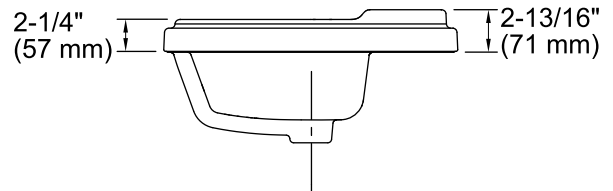

### Technical Information

All product dimensions are nominal.

Bowl configuration:	Single
Installation:	Drop-in
Bowl area (Only):	Length: 20-1/16" (510 mm) Width: 11-15/16" (303 mm) Water depth: 6-1/16" (154 mm)
Number of deck holes:	1
Faucet hole(s):	1-3/8" (35 mm)
Drain hole:	1-3/4" (44 mm)
Template:	1162720-7, required, included