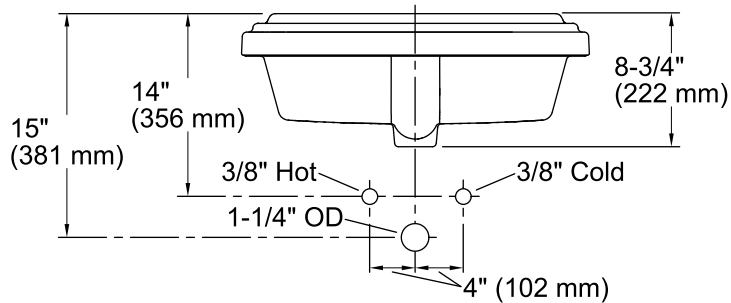

### Technical Information

All product dimensions are nominal.

Bowl configuration:	Single
Installation:	Drop-in
Bowl area (Only):	Length: 20-1/16" (510 mm) Width: 11-15/16" (303 mm) Water depth: 6-1/16" (154 mm)
Number of deck holes:	1
Faucet hole(s):	1-3/8" (35 mm)
Drain hole:	1-3/4" (44 mm)
Template:	1162720-7, required, included