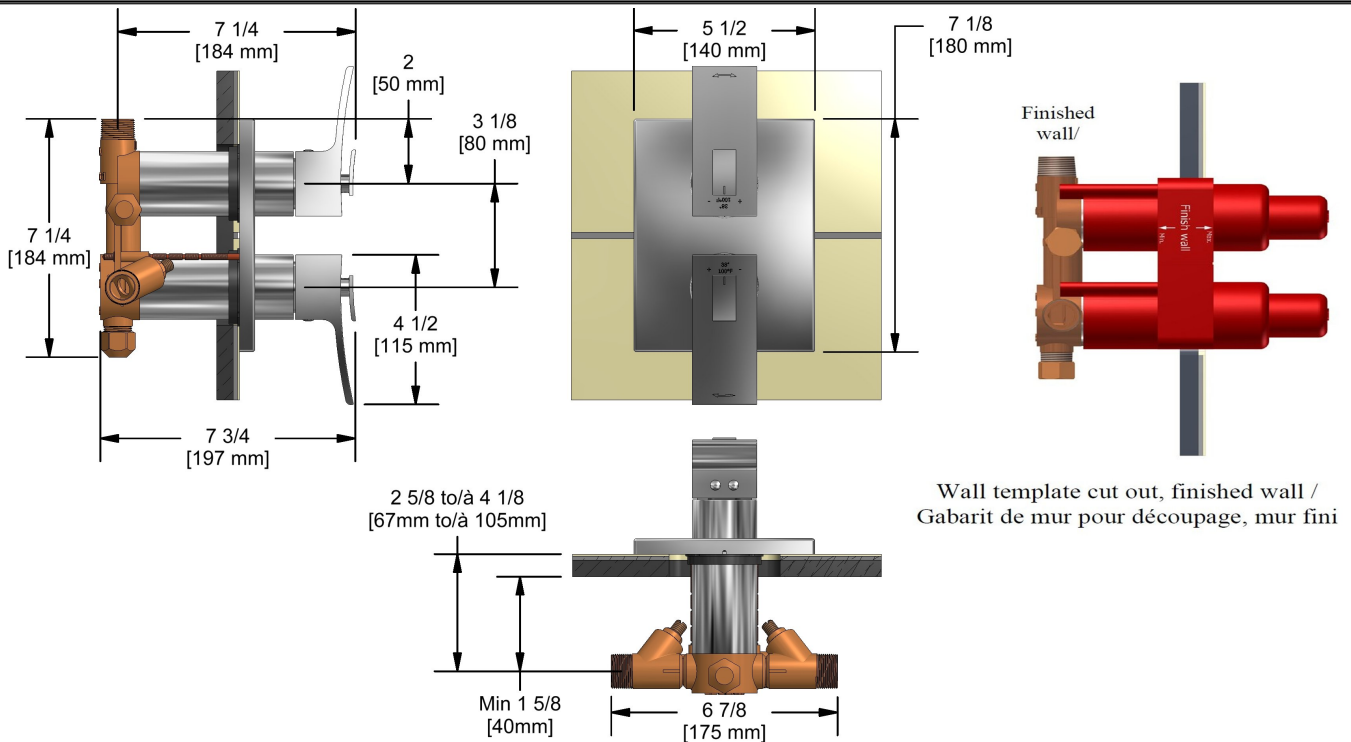

4-way Type T/P 3/4" coaxial complete valve
ZOTQ83XX

Specifications

Descriptions

- 2 different temperatures
- Service valves
- 2 integrated volume controls
- 2 thermo/pressure balance coaxial cartridges with check valves
- 4 outlets: two 1/2" outlets male NPT and two 3/4" outlets male NPT or 1/2" female NPT
- 3/4" inlet male NPT, dedicated main water supply required

Available colors

- C : Chrome
- BN : Brushed nickel (PVD)

Available flow

- 76 L/min, 20 gpm (US) 60psi

Cartridge

- 0943

Certifications

- CSA B125.1
- ASME A112.18.1
- ASSE 1016
- CMR248 Approval
- ADA