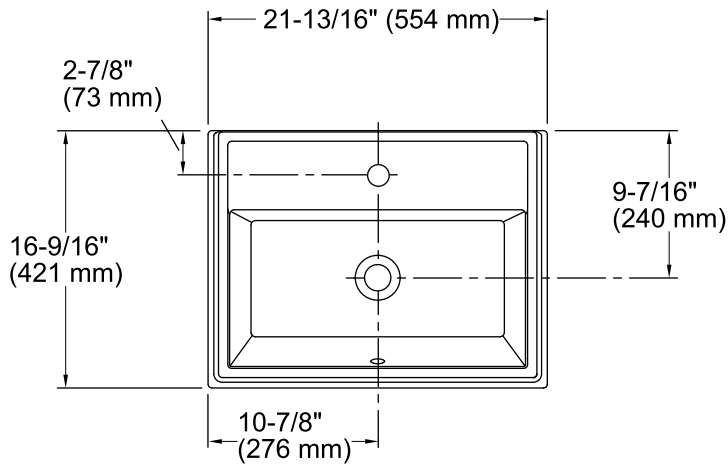

Tresham® Rectangle

Drop-in Bathroom Sink
K-2991-1

Features

- Single faucet hole.
- Rectangular basin with raised rim.
- Overflow drain.
- Coordinates with other products in the Tresham collection.
- Single-hole faucet drilling

THE BOLD LOOK
OF **KOHLER**®

Technical Information

All product dimensions are nominal.

- Bowl configuration: Single
- Installation: Drop-in
- Bowl area (Only): Length: 19-13/16" (503 mm)
Width: 10-3/16" (259 mm)
Water depth: 6-1/16" (154 mm)
- Number of deck holes: 1
- Faucet hole(s): 1-3/8" (35 mm)
- Drain hole: 1-3/4" (44 mm)
- Template: 1162721-7, required, included