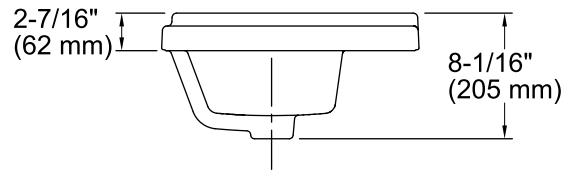

THE BOLD LOOK
OF **KOHLER**®

Technical Information

All product dimensions are nominal.

- Bowl configuration: Single
- Installation: Drop-in
- Bowl area (Only): Length: 19-13/16" (503 mm)
Width: 10-3/16" (259 mm)
Water depth: 6-1/16" (154 mm)
- Number of deck holes: 1
- Faucet hole(s): 1-3/8" (35 mm)
- Drain hole: 1-3/4" (44 mm)
- Template: 1162721-7, required, included