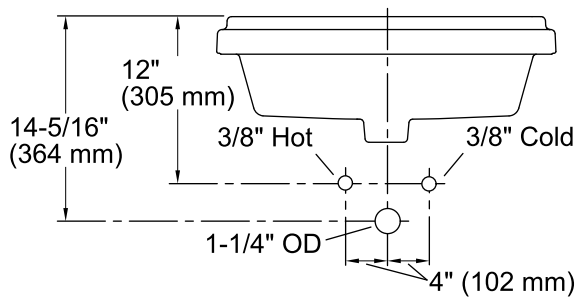

Tresham® Rectangle

Drop-in Bathroom Sink
K-2991-1

Features

- Single faucet hole.
- Rectangular basin with raised rim.
- Overflow drain.
- Coordinates with other products in the Tresham collection.
- Single-hole faucet drilling

THE BOLD LOOK
OF **KOHLER**®

Technical Information

All product dimensions are nominal.

- Bowl configuration: Single
- Installation: Drop-in
- Bowl area (Only): Length: 19-13/16" (503 mm)
Width: 10-3/16" (259 mm)
Water depth: 6-1/16" (154 mm)
- Number of deck holes: 1
- Faucet hole(s): 1-3/8" (35 mm)
- Drain hole: 1-3/4" (44 mm)
- Template: 1162721-7, required, included