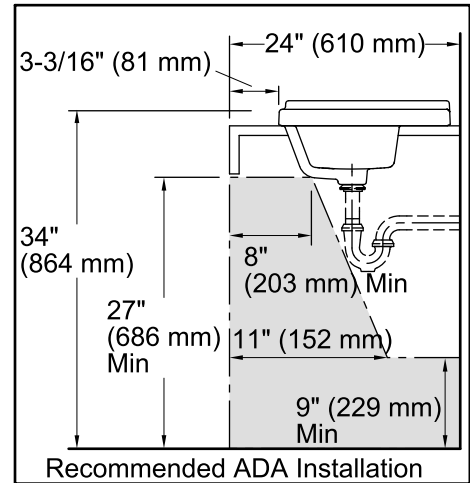

THE BOLD LOOK
OF **KOHLER**®

Technical Information

All product dimensions are nominal.

- Bowl configuration: Single
- Installation: Drop-in
- Bowl area (Only): Length: 19-13/16" (503 mm)
Width: 10-3/16" (259 mm)
Water depth: 6-1/16" (154 mm)
- Number of deck holes: 1
- Faucet hole(s): 1-3/8" (35 mm)
- Drain hole: 1-3/4" (44 mm)
- Template: 1162721-7, required, included