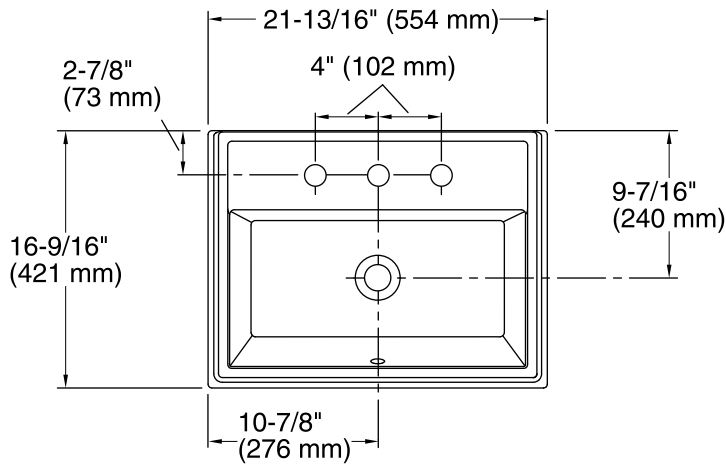

Tresham® Rectangle
Drop-in Bathroom Sink
K-2991-8

Features

- 8-inch center faucet holes.
- Rectangular basin with raised rim.
- Overflow drain.
- Coordinates with other products in the Tresham collection.
- 8" widespread faucet drilling

Tresham® Rectangle

Drop-in Bathroom Sink
K-2991-8

Technical Information

All product dimensions are nominal.

- Bowl configuration: Single
Installation: Drop-in
Bowl area (Only): Length: 19-13/16" (503 mm)
Width: 10-3/16" (259 mm)
Water depth: 6-1/16" (154 mm)
Number of deck holes: 3
Faucet hole spacing: 8" (203 mm)
Faucet hole(s): 1-3/8" (35 mm)
Drain hole: 1-3/4" (44 mm)
Template: 1162721-7, required, included