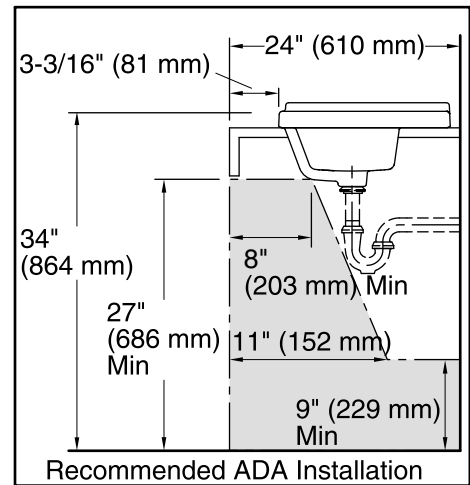

Tresham® Rectangle
Drop-in Bathroom Sink
K-2991-8

Features

- 8-inch center faucet holes.
- Rectangular basin with raised rim.
- Overflow drain.
- Coordinates with other products in the Tresham collection.
- 8" widespread faucet drilling

Tresham® Rectangle

Drop-in Bathroom Sink
K-2991-8

Technical Information

All product dimensions are nominal.

- Bowl configuration: Single
Installation: Drop-in
Bowl area (Only): Length: 19-13/16" (503 mm)
Width: 10-3/16" (259 mm)
Water depth: 6-1/16" (154 mm)
Number of deck holes: 3
Faucet hole spacing: 8" (203 mm)
Faucet hole(s): 1-3/8" (35 mm)
Drain hole: 1-3/4" (44 mm)
Template: 1162721-7, required, included