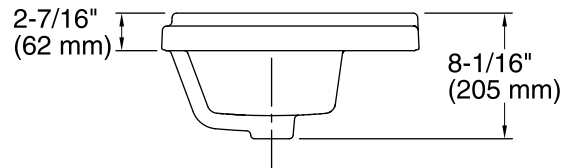

Tresham® Rectangle

Drop-in Bathroom Sink
K-2991-8

Technical Information

All product dimensions are nominal.

- Bowl configuration: Single
Installation: Drop-in
Bowl area (Only): Length: 19-13/16" (503 mm)
Width: 10-3/16" (259 mm)
Water depth: 6-1/16" (154 mm)
Number of deck holes: 3
Faucet hole spacing: 8" (203 mm)
Faucet hole(s): 1-3/8" (35 mm)
Drain hole: 1-3/4" (44 mm)
Template: 1162721-7, required, included