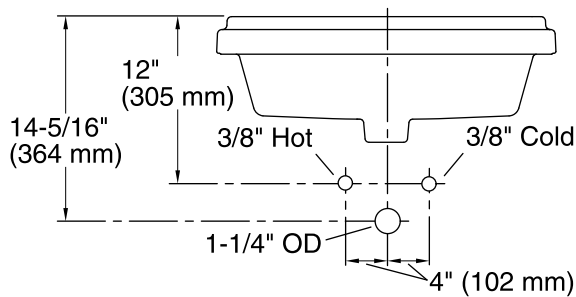

Tresham® Rectangle
Drop-in Bathroom Sink
K-2991-8

Features

- 8-inch center faucet holes.
- Rectangular basin with raised rim.
- Overflow drain.
- Coordinates with other products in the Tresham collection.
- 8" widespread faucet drilling

Tresham® Rectangle

Drop-in Bathroom Sink
K-2991-8

Technical Information

All product dimensions are nominal.

- Bowl configuration: Single
Installation: Drop-in
Bowl area (Only): Length: 19-13/16" (503 mm)
Width: 10-3/16" (259 mm)
Water depth: 6-1/16" (154 mm)
Number of deck holes: 3
Faucet hole spacing: 8" (203 mm)
Faucet hole(s): 1-3/8" (35 mm)
Drain hole: 1-3/4" (44 mm)
Template: 1162721-7, required, included