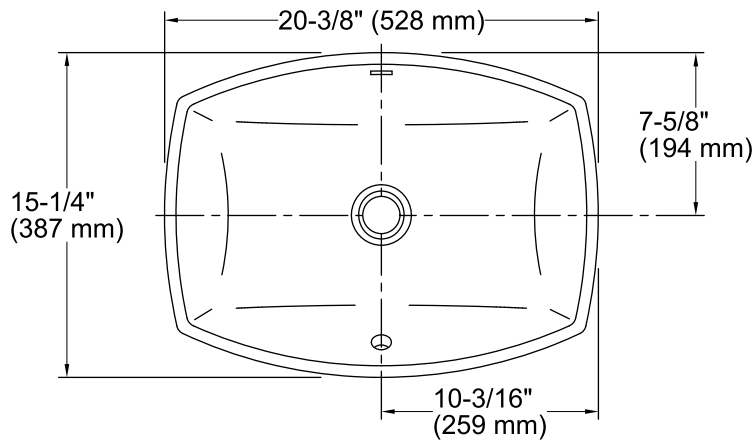

Technical Information

All product dimensions are nominal.

Bowl configuration:	Single
Installation:	Under-mount
Bowl area (Only):	Length: 19-5/16" (491 mm) Width: 14" (356 mm) Water depth: 1-7/8" (48 mm)
Drain hole:	1-3/4" (44 mm)
Template:	1086495-7, required, not included