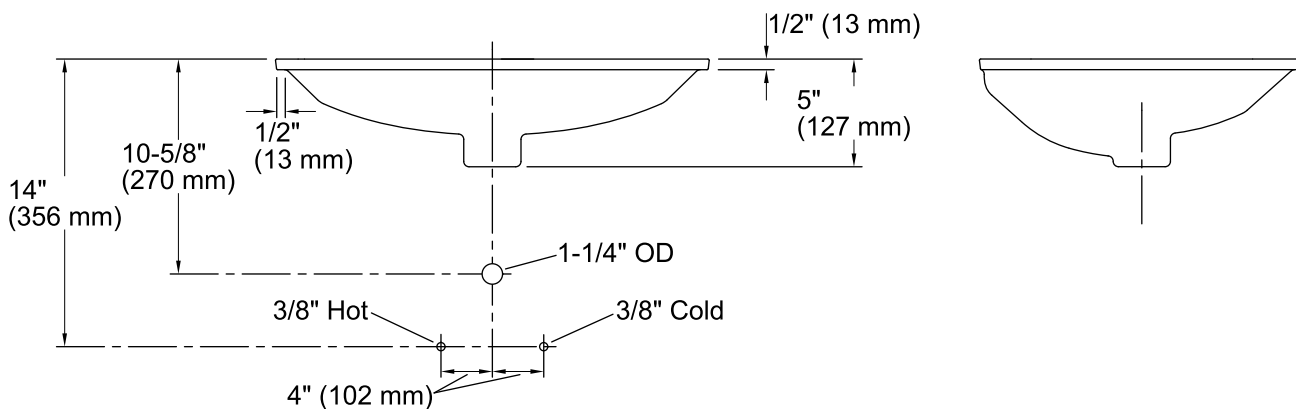

Features

- Overflow drain.
- No faucet holes; requires wall- or counter-mount faucet.
- Coordinates with other products in the Kelston collection.

Material

- Vitreous china.

Installation

- Under-mount

Recommended Products/Accessories

K-8998 P-Trap

Included Components

Additional Components:
1193643 Basin Clamps

ADA

CSA B651

Codes/Standards

ASME A112.19.2/CSA B45.1
ADA
ICC/ANSI A117.1
CSA B651

KOHLER® One-Year Limited Warranty

Technical Information

All product dimensions are nominal.

Bowl configuration:	Single
Installation:	Under-mount
Bowl area (Only):	Length: 19-5/16" (491 mm) Width: 14" (356 mm) Water depth: 1-7/8" (48 mm)
Drain hole:	1-3/4" (44 mm)
Template:	1086495-7, required, not included