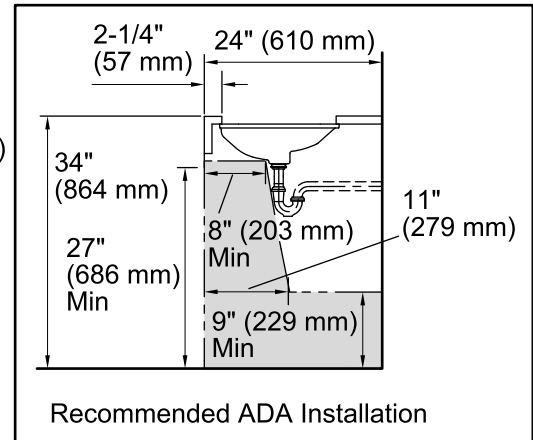

Features

- Overflow drain.
- No faucet holes; requires wall- or counter-mount faucet.
- Coordinates with other products in the Kelston collection.

Material

- Vitreous china.

Installation

- Under-mount

Recommended Products/Accessories

K-8998 P-Trap

Included Components

Additional Components:
1193643 Basin Clamps

ADA

CSA B651

Codes/Standards

ASME A112.19.2/CSA B45.1
ADA
ICC/ANSI A117.1
CSA B651

KOHLER® One-Year Limited Warranty

Technical Information

All product dimensions are nominal.

Bowl configuration:	Single
Installation:	Under-mount
Bowl area (Only):	Length: 19-5/16" (491 mm) Width: 14" (356 mm) Water depth: 1-7/8" (48 mm)
Drain hole:	1-3/4" (44 mm)
Template:	1086495-7, required, not included