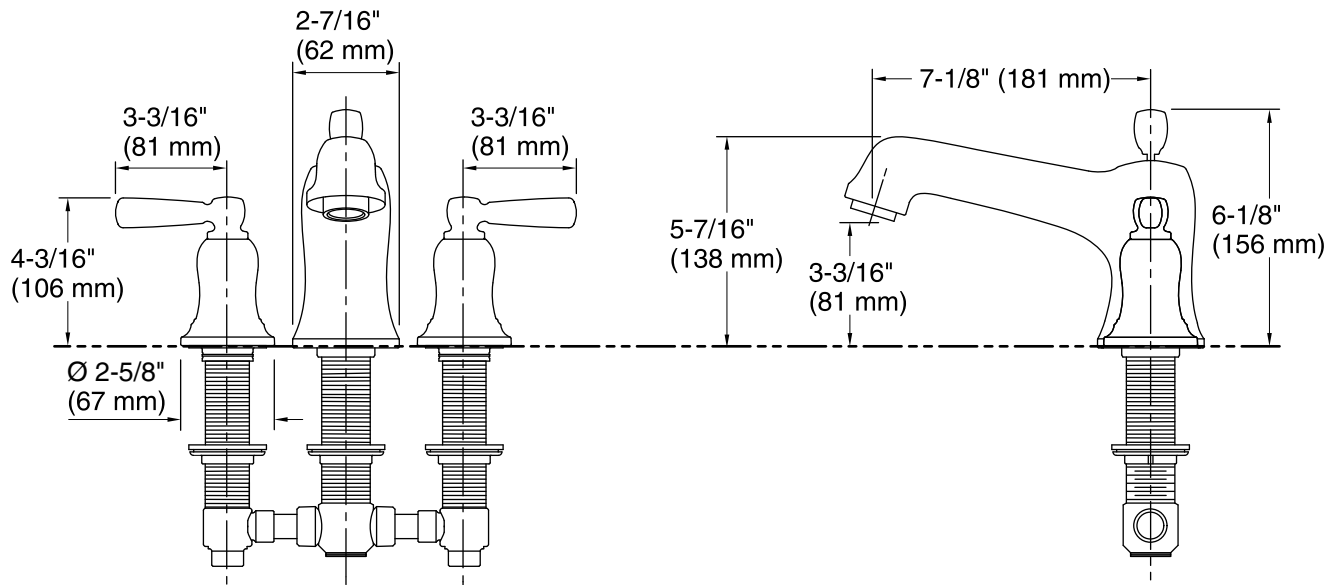

Features

- Complements Bancroft® Suite.
- 7" (178 mm) spout with slip-fit connection and diverter knob.

Material

- Brass construction.

Installation

- Bath- or deck-mount.

Required Products/Accessories

K-438-K High-Flow Bath Valve with Diverter

Optional Products/Accessories

K-10597 Multifunction Handshower

K-10573 Deck-Mount Handshower Holder With Hoses

ADA CSA B651

Codes/Standards

ASME A112.18.1/CSA B125.1

ADA

ICC/ANSI A117.1

Technical Information

All product dimensions are nominal.

Notes

Install this product according to the installation guide.

ADA, CSA B651 compliant when installed to the specific requirements of these regulations.