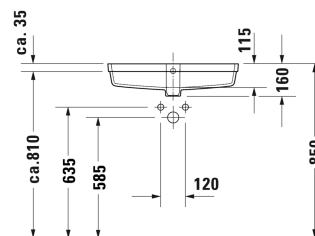

Vero Air Vanity basin # 0384600000

| < 600 mm > |

Vanity basin	Dimension	Weight	Order number
undercounter basin, with overflow, without tap platform, fixings for installation in wooden consoles included, 600 mm			
Colors			
00 White Alpin			
Variant			
☒	600 x 310 mm	10.300 kilogram	0384600000
Infobox			
Measurements of undercounter models represent interior measurements			
Sanitary ceramics with the special WonderGliss surface finish will remain clean and attractive-looking for a long time to come. When ordering WonderGliss please add a "1" as eleventh digit to the model number.			
Accessory			
Push-open waste for washbasins with overflow		0.400 kilogram	005052
Design Siphon		1.500 kilogram	005036
Fixing for stone countertops, (with the exception of # 046651)		0.200 kilogram	005028

All drawings contain the necessary measurements which are subject to standard tolerances. They are stated in mm and are non-binding. Exact measurements, in particular for customised installation scenarios, can only be taken from the finished piece.