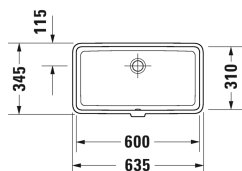

Vero Air Vanity basin # 0384600000

| < 600 mm > |

Vanity basin	Dimension	Weight	Order number
undercounter basin, with overflow, without tap platform, fixings for installation in wooden consoles included, 600 mm			
Colors			
00 White Alpin			
Variant			
☒	600 x 310 mm	10.300 kilogram	0384600000
Infobox			
Measurements of undercounter models represent interior measurements			
Sanitary ceramics with the special WonderGliss surface finish will remain clean and attractive-looking for a long time to come. When ordering WonderGliss please add a "1" as eleventh digit to the model number.			
Accessory			
Push-open waste for washbasins with overflow		0.400 kilogram	005052
Design Siphon		1.500 kilogram	005036
Fixing for stone countertops, (with the exception of # 046651)		0.200 kilogram	005028

All drawings contain the necessary measurements which are subject to standard tolerances. They are stated in mm and are non-binding. Exact measurements, in particular for customised installation scenarios, can only be taken from the finished piece.