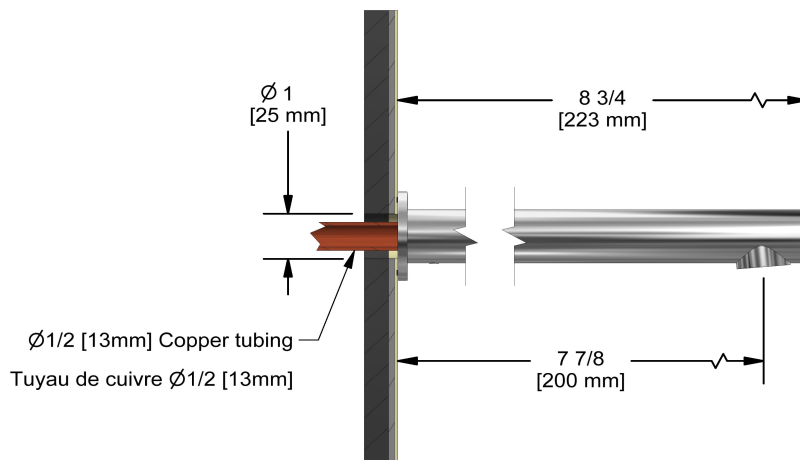

Sizes, models and finishes may differ from thoses presented.

Warranty

This **Riobel Inc.** product you have purchased carries a Limited Lifetime Warranty on the chrome, PVD finish, blacks and all working parts and is guaranteed from the initial purchase date against all manufacturing defects. All other finishes, including plastic components, are guaranteed for one year. All electric and/or electronic parts are covered by a 5-year limited warranty.

Customer Service

Ontario, West Canada : 888-287-5354 Quebec, Maritimes, United States : 866-473-8442

2019.07.16