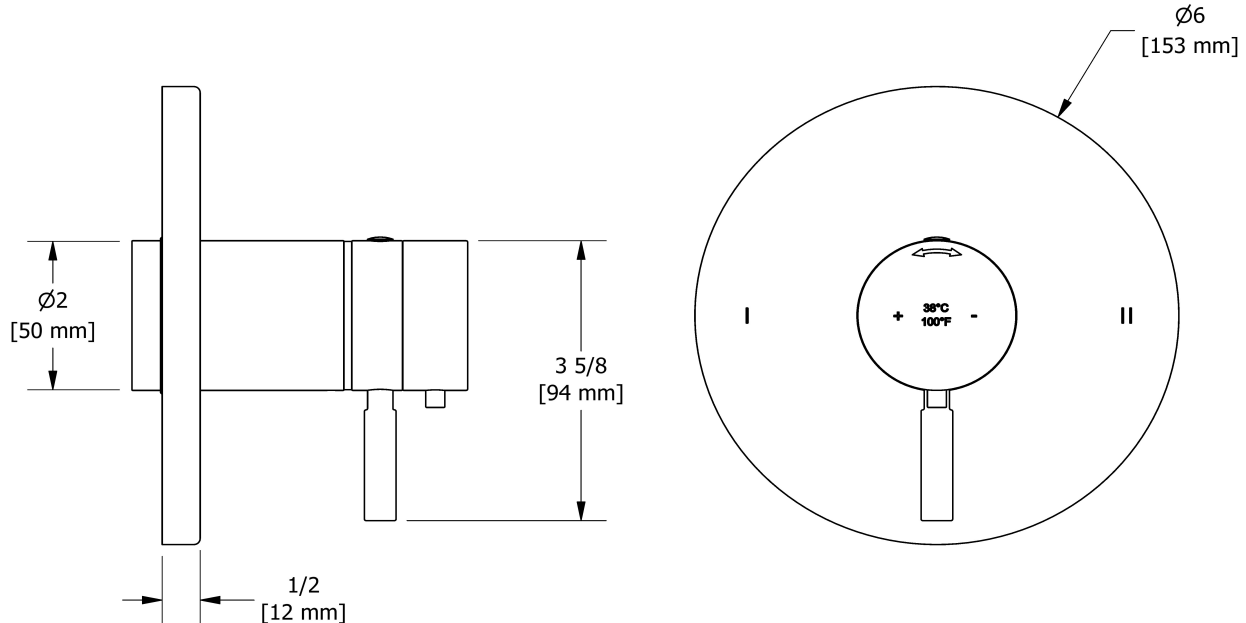

Certifications

- CSA B125.1
- ASME A112.18.1
- ASSE 1016
- CMR248 Approval
- ADA

UPC®