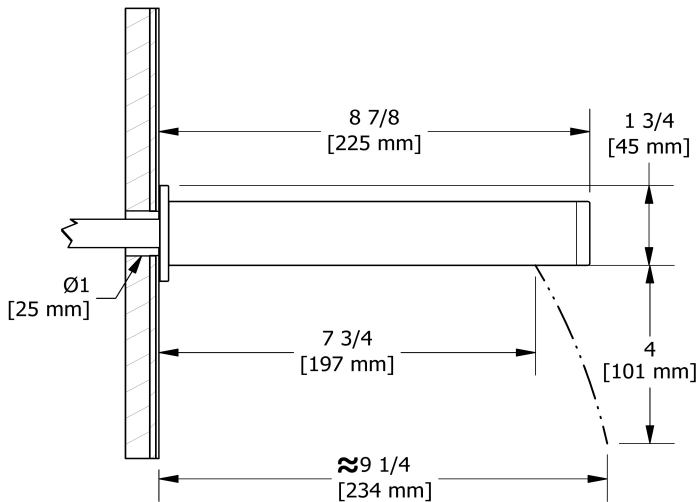

Sizes, models and finishes may differ from those presented.

Warranty

This **Riobel Inc.** product you have purchased carries a Limited Lifetime Warranty on the chrome, PVD finish, blacks and all working parts and is guaranteed from the initial purchase date against all manufacturing defects. All other finishes, including plastic components, are guaranteed for one year. All electric and/or electronic parts are covered by a 5-year limited warranty.

Customer Service

Ontario, West Canada : 888-287-5354 Quebec, Maritimes, United States : 866-473-8442

2019.07.16