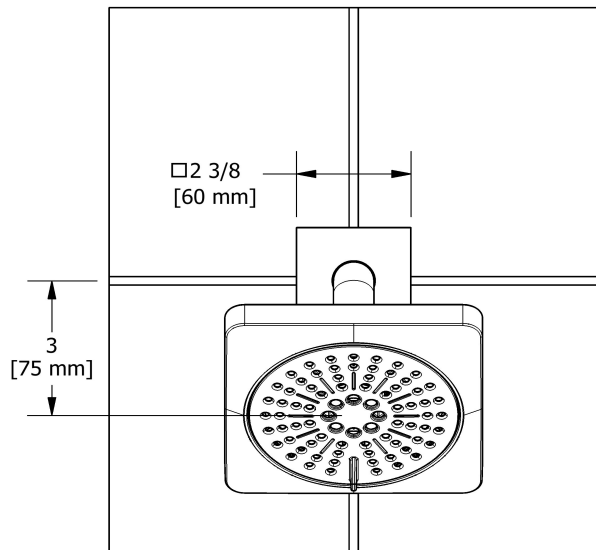

Sizes, models and finishes may differ from thoses presented.

Warranty

This **Riobel Inc.** product you have purchased carries a Limited Lifetime Warranty on the chrome, PVD finish, blacks and all working parts and is guaranteed from the initial purchase date against all manufacturing defects. All other finishes, including plastic components, are guaranteed for one year. All electric and/or electronic parts are covered by a 5-year limited warranty.

Customer Service

Ontario, West Canada : 888-287-5354 Quebec, Maritimes, United States : 866-473-8442