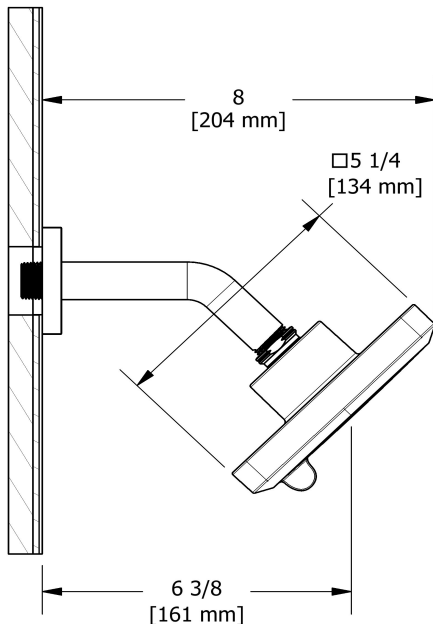

Sizes, models and finishes may differ from thoses presented.

Warranty

This **Riobel Inc.** product you have purchased carries a Limited Lifetime Warranty on the chrome, PVD finish, blacks and all working parts and is guaranteed from the initial purchase date against all manufacturing defects. All other finishes, including plastic components, are guaranteed for one year. All electric and/or electronic parts are covered by a 5-year limited warranty.

Customer Service

Ontario, West Canada : 888-287-5354 Quebec, Maritimes, United States : 866-473-8442