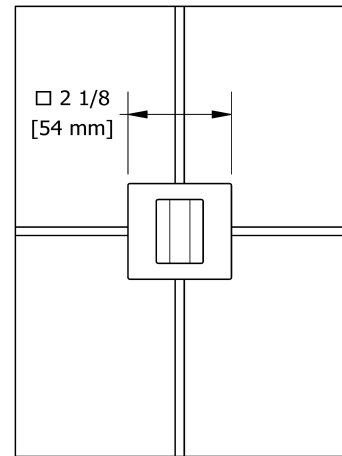

Sizes, models and finishes may differ from those presented.

Warranty

This **Riobel Inc.** product you have purchased carries a Limited Lifetime Warranty on the chrome, PVD finish, blacks and all working parts and is guaranteed from the initial purchase date against all manufacturing defects. All other finishes, including plastic components, are guaranteed for one year. All electric and/or electronic parts are covered by a 5-year limited warranty.

Customer Service

Ontario, West Canada : 888-287-5354 Quebec, Maritimes, United States : 866-473-8442

2019.07.16