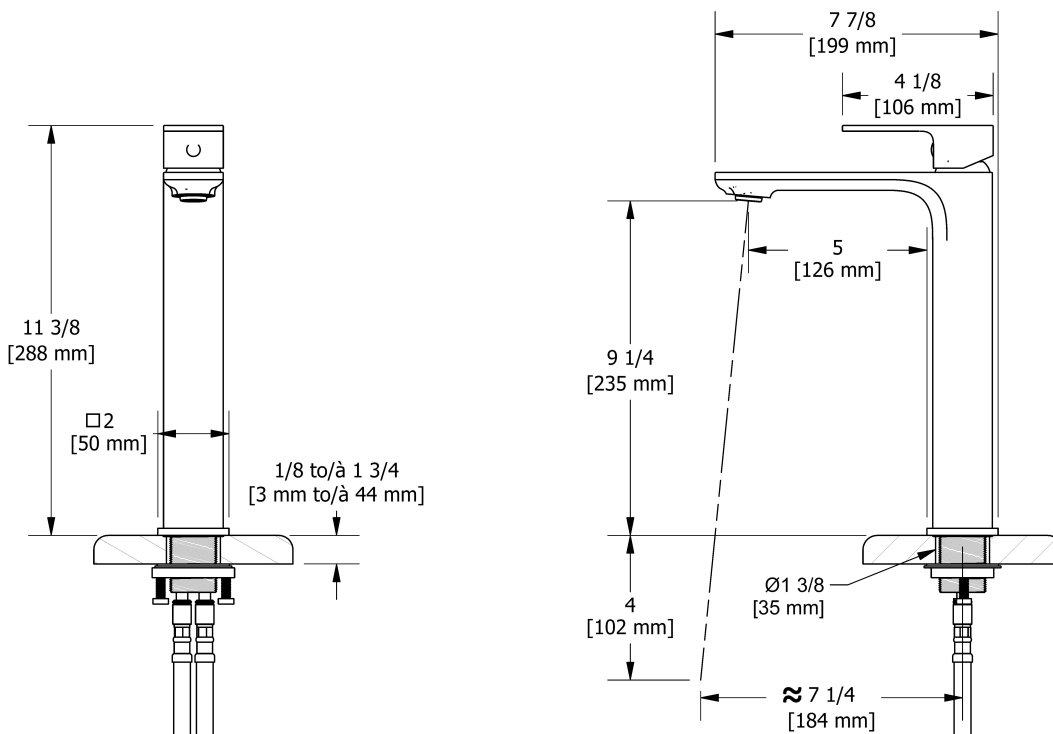

Single hole lavatory faucet
EQL01XX

Specifications

Descriptions

- Drilling hole diameter = 1 3/8 (35mm)
- 3/8" speedway compression
- No drain
- Ceramic cartridge

Available colors

- C : Chrome

Available flows

- 5.7 L/min, 1.5 gpm (US) 60psi
- 1.9 L/min, 0.5 gpm (US) 60psi (**EQL01XX-05**)
- 3.7 L/min, 1 gpm (US) 60psi (**EQL01XX-10**)

Cartridge

- 401-122

Certifications

- CSA B125.1
- NSF/ANSI standard 61 and 372
- ASME A112.18.1
- CMR248 Approval
- ADA