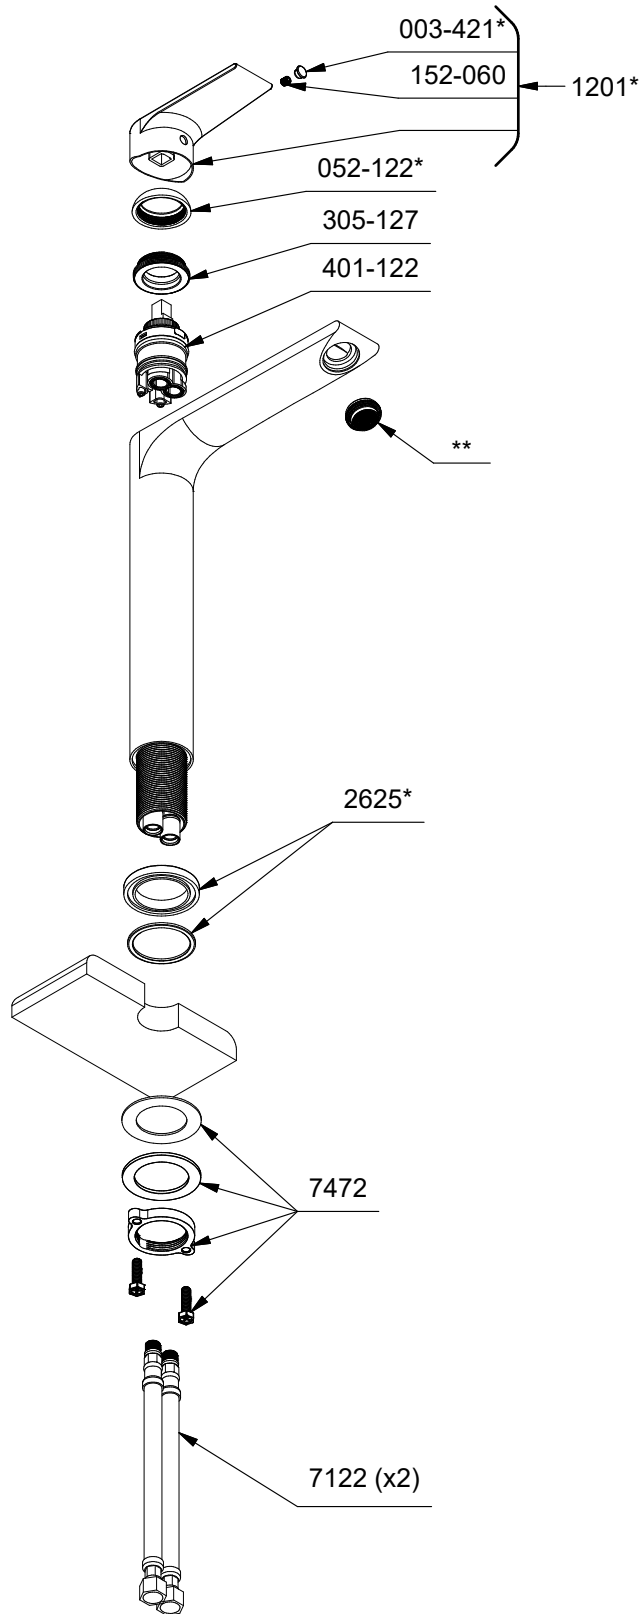

**FRL01**  
Fresk  
Single hole lavatory faucet

\*Sizes, models and finishes may differ from those presented.

Push drain part view, See PDB150

**\*Finish determined by Suffix**

Finish	Description
C	Chrome
BN	Brushed Nickel

**\*\*Aerator Kit (Include tool) :**

- S6-639-15 (1.5gpm / 5.7l/min)
- S6-639-12 (1.2gpm / 4.6l/min)
- S6-639-10 (1.0gpm / 3.8l/min)
- S6-639-05 (0.5gpm / 1.9l/min)

**TOOL :**

505-025 (Allen key 2.5mm)