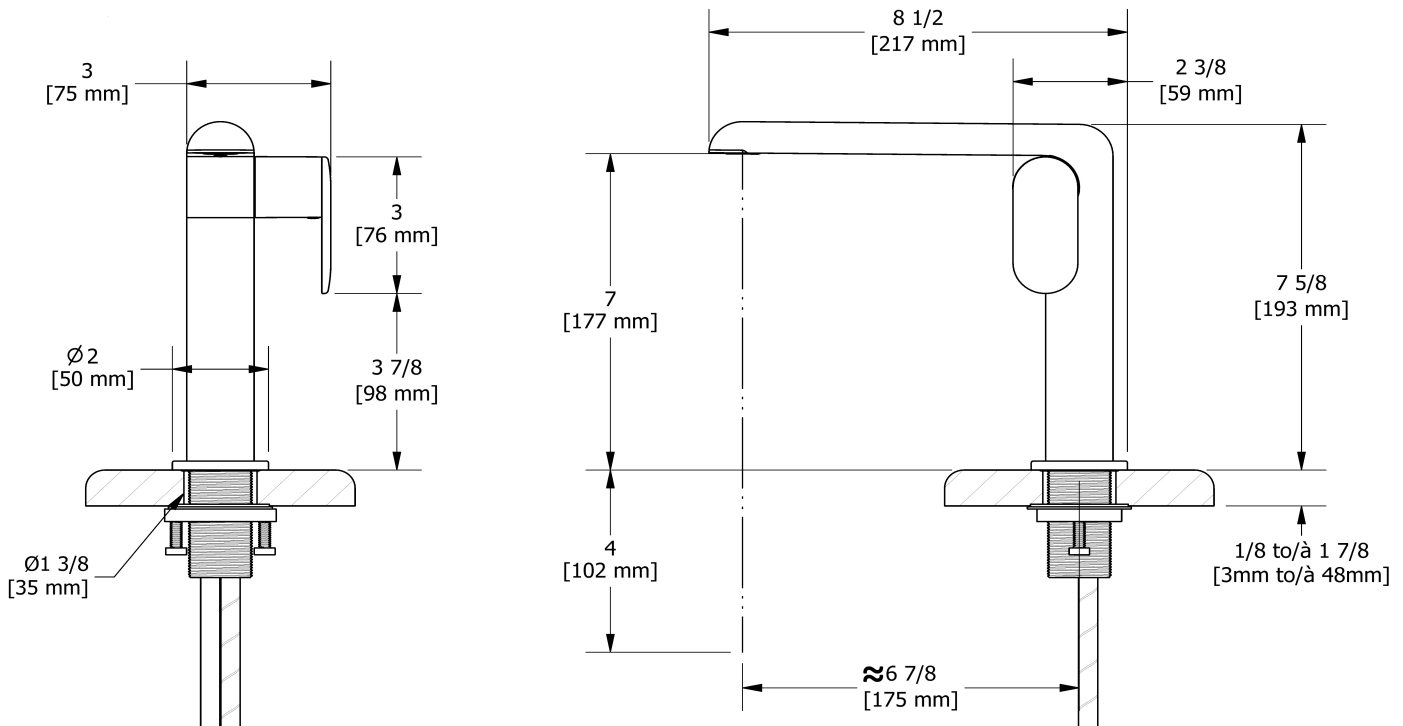

Certifications

Sizes, models and finishes may differ from those presented.

Warranty

This **Riobel Inc.** product you have purchased carries a Limited Lifetime Warranty on the chrome, PVD finish, blacks and all working parts and is guaranteed from the initial purchase date against all manufacturing defects. All other finishes, including plastic components, are guaranteed for one year. All electric and/or electronic parts are covered by a 5-year limited warranty.

Customer Service

Ontario, West Canada : 888-287-5354 Quebec, Maritimes, United States : 866-473-8442