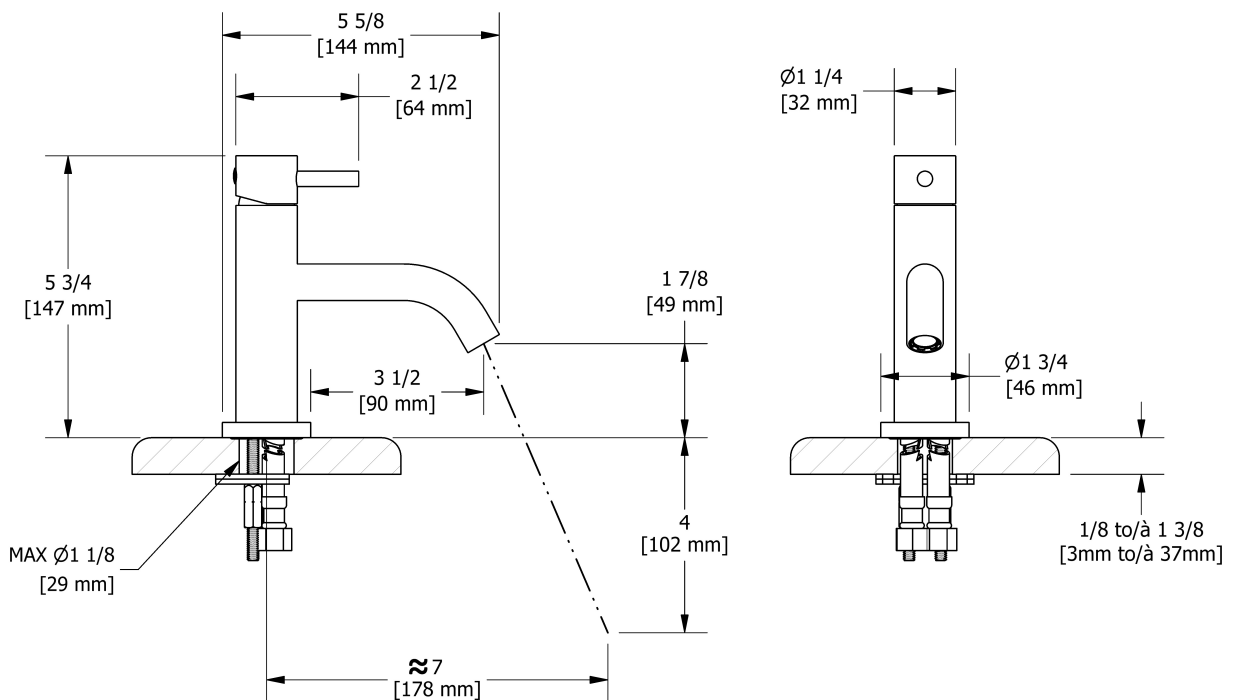

Single hole lavatory faucet
CS01XX

Specifications

Descriptions

- 3/8" speedway compression
- Ceramic cartridge
- Push drain

Available colors

- BN : Brushed nickel (PVD)

Available flows

- 5.7 L/min, 1.5 gpm (US) 60psi
- 1.9 L/min, 0.5 gpm (US) 60psi (**CS01XX-05**)
- 3.7 L/min, 1 gpm (US) 60psi (**CS01XX-10**)

Cartridge

- 401-039

Certifications

- CSA B125.1
- NSF/ANSI standard 61 and 372
- ASME A112.18.1
- CMR248 Approval
- ADA

Sizes, models and finishes may differ from those presented.

Warranty

This Riobel Inc. product you have purchased carries a **Limited lifetime warranty on the chrome, PVD finished and all working parts** and is guaranteed from the initial purchase date against all **manufacturing defects**. All other finishes including plastic component are guaranteed for one year. All electric and/or electronic parts are covered by a 1-year limited warranty.