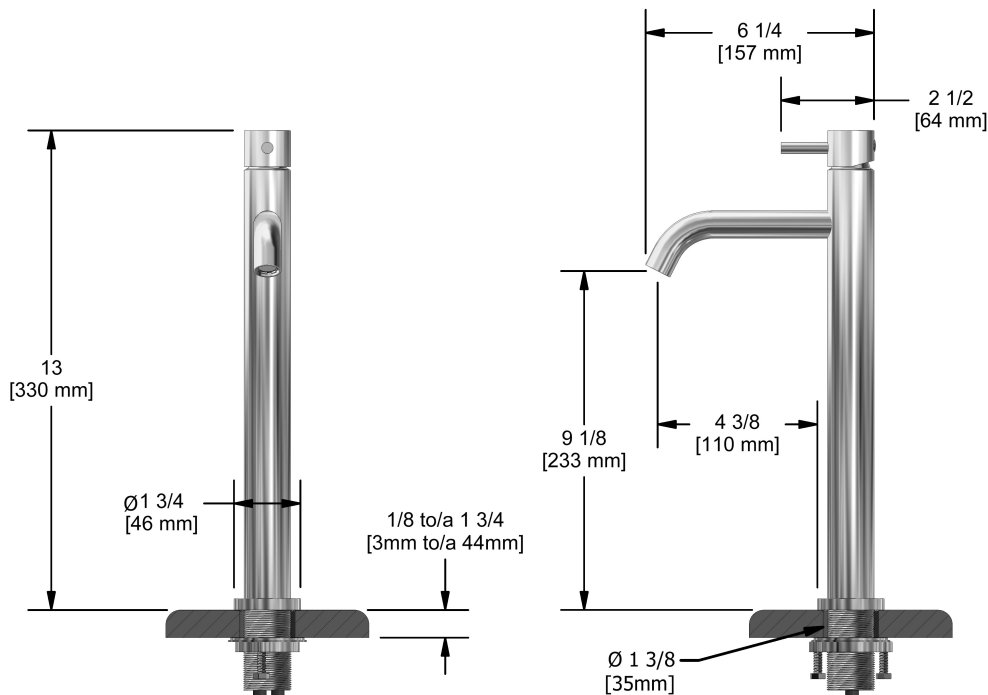

Single hole lavatory faucet
CL01XX

Specifications

Descriptions

- 3/8" speedway compression
- Ceramic cartridge
- No drain

Available colors

- BN : Brushed nickel (PVD)

Available flows

- 5.7 L/min, 1.5 gpm (US) 60psi
- 1.9 L/min, 0.5 gpm (US) 60psi (**CL01XX-05**)
- 3.7 L/min, 1 gpm (US) 60psi (**CL01XX-10**)

Cartridge

- 401-039

Certifications

- CSA B125.1
- NSF/ANSI standard 61 and 372
- ASME A112.18.1
- CMR248 Approval
- ADA

Sizes, models and finishes may differ from thoses presented.

Warranty

This Riobel Inc. product you have purchased carries a **Limited lifetime warranty on the chrome, PVD finished and all working parts** and is guaranteed from the initial purchase date against all **manufacturing defects**. All other finishes including plastic component are guaranteed for one year. All electric and/or electronic parts are covered by a 1-year limited warranty.