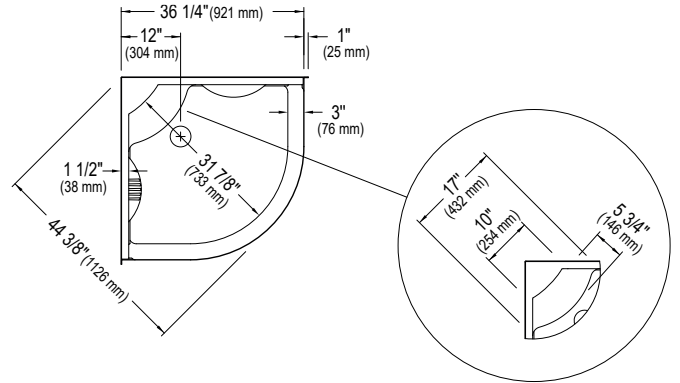

IZIA NEO-ROUND SHOWER

36 1/4" x 36 1/4" x 77 3/4"

Shown in picture :
IZIA shower with the BELGRADE door.

PRODUCT DESCRIPTION:

White acrylic
Contemporary style
Bars for bottle shelves in chrome included
In one piece (IZ36) or two pieces (IZ36-2P)

5 days

BOX SIZE:

45" x 45" x 78"

NET WEIGHT:

90 lbs

GROSS WEIGHT:

97 lbs

DOORS