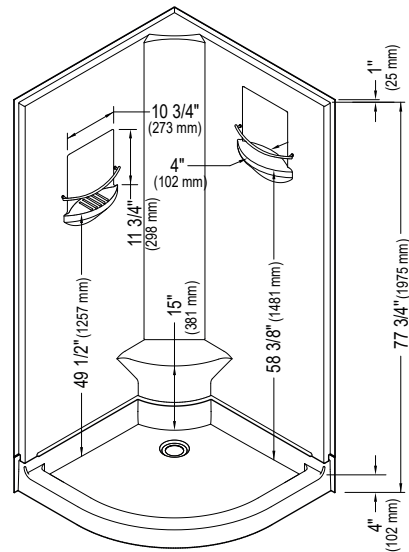

IZIA NEO-ROUND SHOWER

36 1/4" x 36 1/4" x 77 3/4"

Shown in picture :
IZIA shower with the BELGRADE door.

PRODUCT DESCRIPTION:

White acrylic
Contemporary style
Bars for bottle shelves in chrome included
In one piece (IZ36) or two pieces (IZ36-2P)

5 days

BOX SIZE:

45" x 45" x 78"

NET WEIGHT:

90 lbs

GROSS WEIGHT:

97 lbs

DOORS