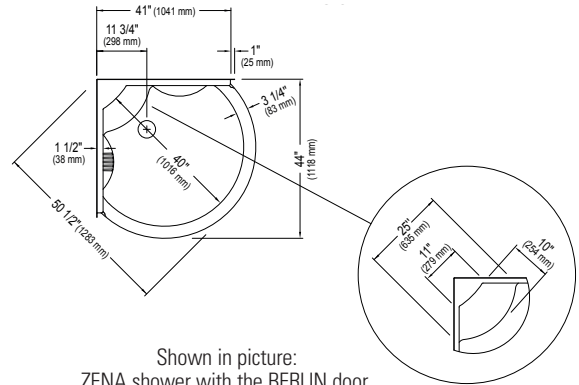

ZENA ROUND SHOWER

41" x 41" x 78"

PRODUCT DESCRIPTION:

White acrylic
Contemporary style
Bars for bottle shelves in chrome included
In one piece (ZENA40) or two pieces (ZENA40-2P)

5 days

BOX SIZE:

51" x 51" x 78"

NET WEIGHT:

111 lbs

GROSS WEIGHT:

118 lbs

DOORS

BERLIN (LATERAL SLIDING)

Chrome/Clear

*Customized products, non cancellable, non returnable.