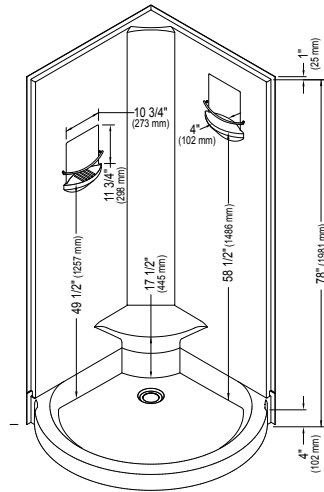

ZENA ROUND SHOWER

41" x 41" x 78"

PRODUCT DESCRIPTION:

White acrylic
Contemporary style
Bars for bottle shelves in chrome included
In one piece (ZENA40) or two pieces (ZENA40-2P)

5 days

BOX SIZE:

51" x 51" x 78"

NET WEIGHT:

111 lbs

GROSS WEIGHT:

118 lbs

DOORS

BERLIN (LATERAL SLIDING)

Chrome/Clear

*Customized products, non cancellable, non returnable.