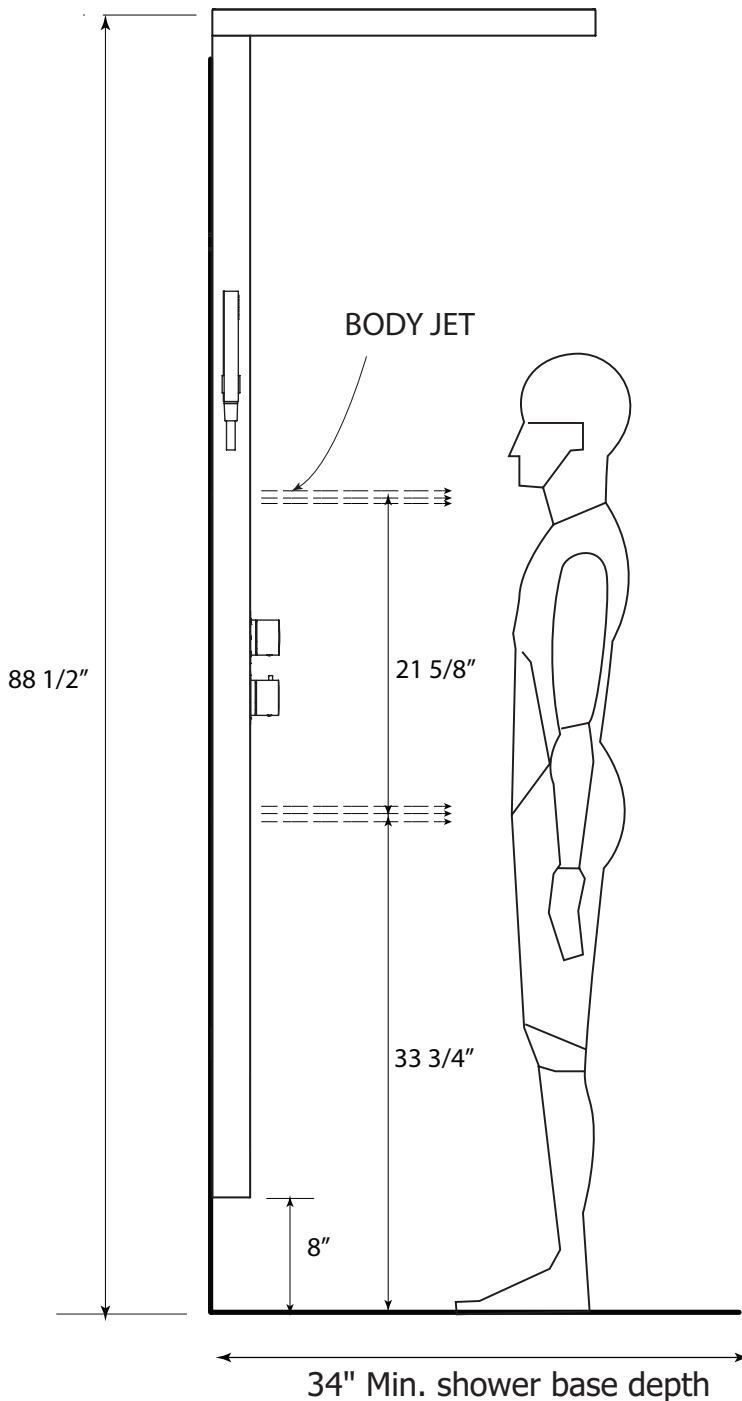

FEATURES

- Stainless steel construction
- 1/2" thermostatic valve with 3-way diverter
- 4" x 8 1/2" flush rectangular rainhead
- Single function microphone handshower
- 5' reinforced pvc hose
- 2 single function body jet: fine
- 1/2" male connection

Flow rate: rainhead 3.5 gpm
handshower 2.5 gpm
body jets 2.5 gpm

FINISHES

Standard
Polished stainless steel (pss)

WARRANTY

Residential: Limited lifetime warranty to original purchaser
Commercial: Two years warranty
(Complete warranty available at www.aquabress.com/warranty)

RECOMMENDATIONS

NOTE: Water-jet position will depend on height of person and/or installation height of the shower unit

EXPLOSION PARTS