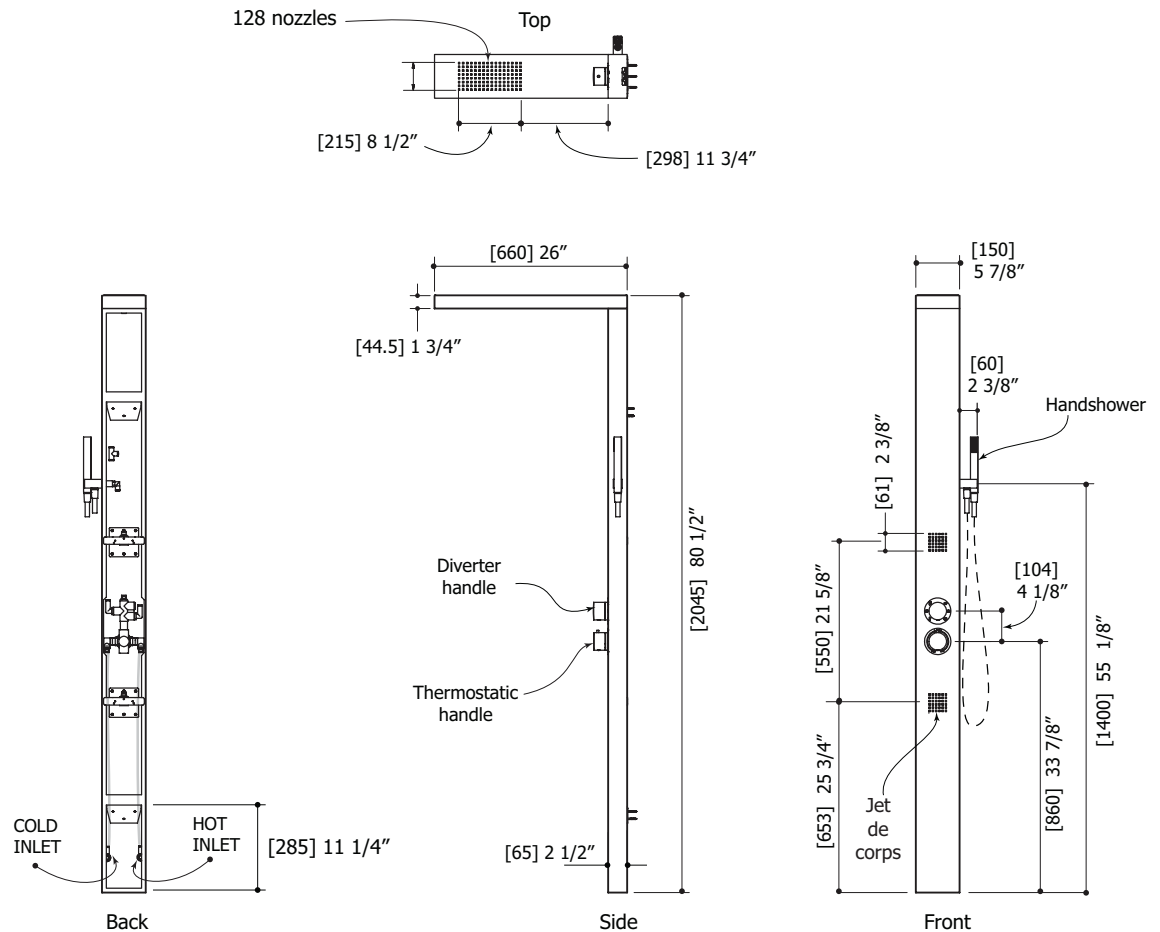

FEATURES

- Stainless steel construction
- 1/2" thermostatic valve with 3-way diverter
- 4" x 8 1/2" flush rectangular rainhead
- Single function microphone handshower
- 5' reinforced pvc hose
- 2 single function body jet: fine
- 1/2" male connection

Flow rate: rainhead 3.5 gpm
handshower 2.5 gpm
body jets 2.5 gpm

FINISHES

Standard
Polished stainless steel (pss)

WARRANTY

Residential: Limited lifetime warranty to original purchaser
Commercial: Two years warranty
(Complete warranty available at www.aquabress.com/warranty)

RECOMMENDATIONS

NOTE: Water-jet position will depend on height of person and/or installation height of the shower unit

EXPLOSION PARTS