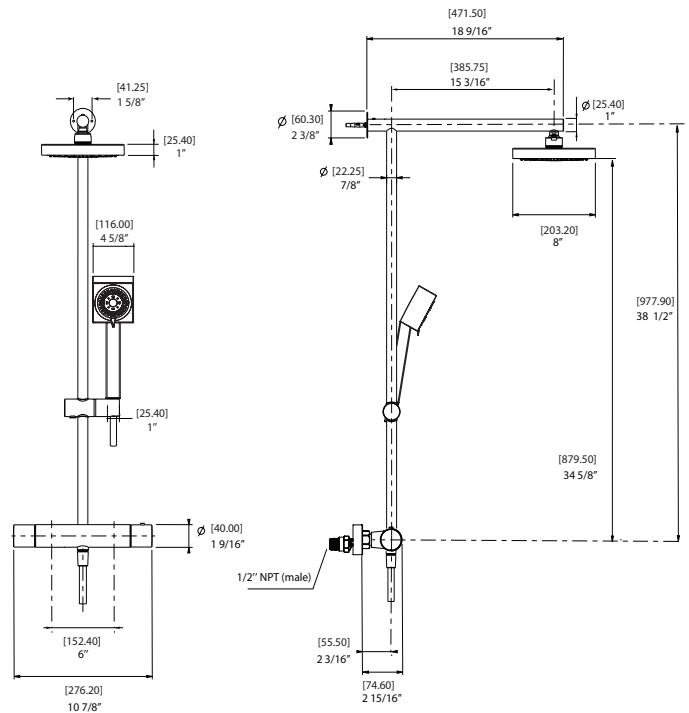

## FEATURES

- 38" solid brass column, with 18" projection
- 1/2" thermostatic valve with 2-way diverter
- 8"x8" rainhead
- 1/2" NPT female connection
- 3 functions round handshower: rain, rain/massage, massage
- 5' to 6' expandable braided hose
- 1/2" NPT connection

Flow rate:	rainhead	2.5 gpm
	handshower	2.5 gpm

## EXPANDABLE HOSE