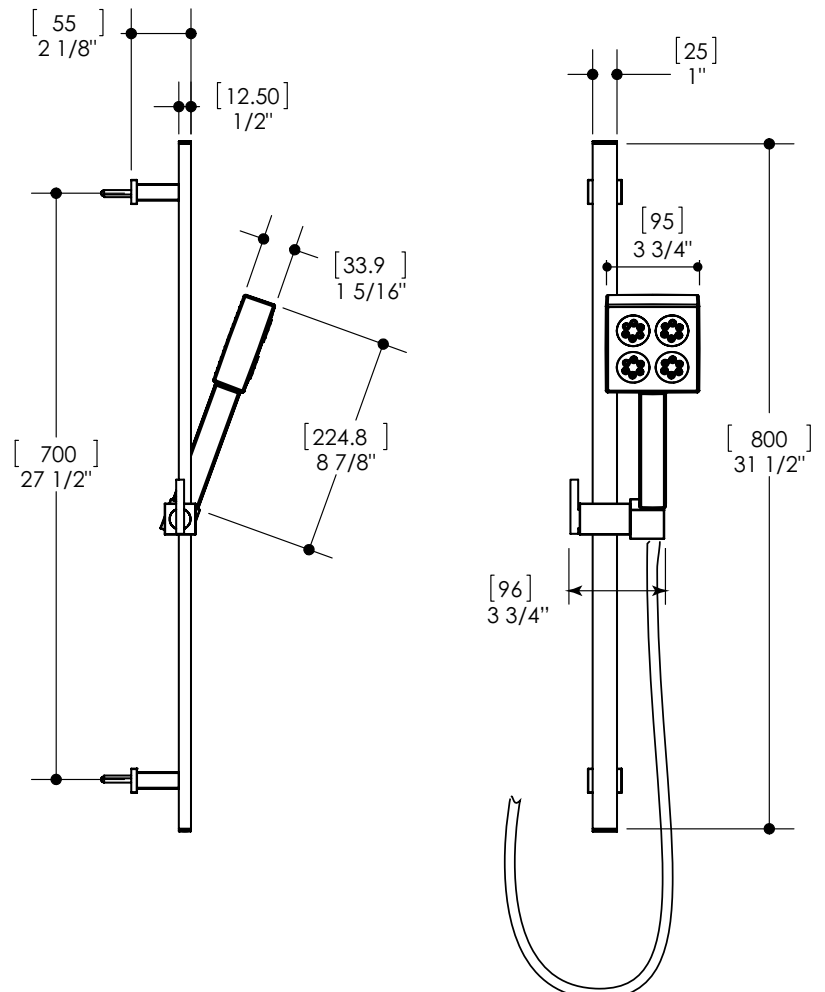

FEATURES

- Square handshower with 4" rotative head
- 5 function handshower: rain, soff pulsating jets
- Built-in backflow preventer
- Adjustable sliding handshower holder
- 5' to 6' expandable braided hose

Flow rate: 2.5 gpm
Height: 31 1/2"

FINISHES

Standard

- Polished chrome (pc)
- Brushed nickel (bn)

Custom

- 15 Custom finishes available
- (ask your local Aquabross authorized dealer for details)

WARRANTY

- Residential: Limited lifetime warranty to original purchaser
- Commercial: Two years warranty
- (Complete warranty available at www.aquabross.com/warranty)

FEATURES

- Thermo insulation body
- 5/8" trim adjustment to elbow installation
- 1/2" NPT female connection

FINISHES

Standard

- Polished chrome (pc)
- Brushed nickel (bn)

Custom

- 15 Custom finishes available
- (ask your local Aquabrace authorized dealer for details)