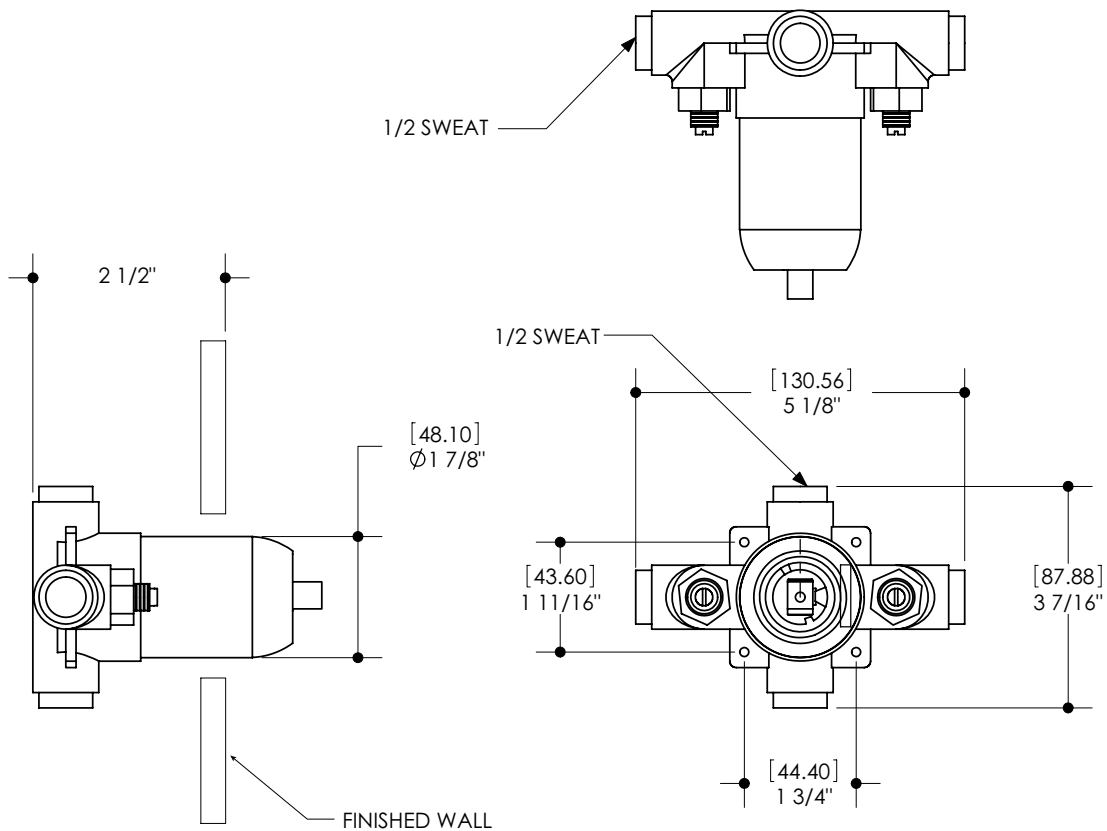

Products and specifications shown are subject to change without notice. Please contact our technical support at tech@aquabrace.com for any further queries, replacement parts requests etc.

last revision: 16/09/2016

aquabrace.com