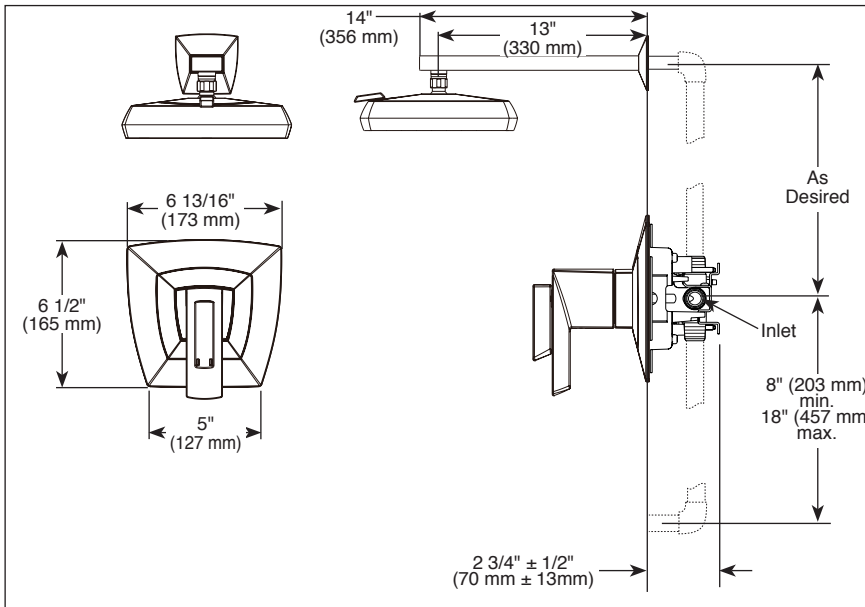

BRIZO®

SHOWER FAUCET TRIM

- Vettis™ Collection
- Valve Only (T60088)
- Shower Only (T60288)

Submitted Model No.: _____

Specific Features: _____

87488▲ 1.75 GPM Showerhead

H2OkinetiC®
Spray

Full Body
Spray

Massaging
Spray

Pause

RP90567▲ (Non-Diverter)
* Sold separately

RP90568▲ (Pull-Up Diverter)
* Sold separately

RP91022▲ Available Extension Kit
* Sold separately

FEATURES:

- TempAssure® thermostatic valve cartridge
- H₂Okinetic® Multi-function showerhead

STANDARD SPECIFICATIONS:

- Maximum 1.75 gpm @ 80 psi, 6.6 L/min @ 550 kPa
- Maximum system flow rate 9.4 gpm @ 60 psi with R60000-UNBXHF
- Thermostatic wax element maintains the outlet temperature to +3.6 F
- Must also order MultiChoice® Universal rough valve body (R60000 Series)
- Back-to-back installation capability
- Lever volume control handle; temperature adjustment lever
- Red/Blue temperature indication on handle
- Field adjustable to limit handle rotation into hot water zone
- All parts replaceable from the front of the valve
- Adjusts for up to 1" wall thickness. Optional extension kit (RP91022▲) extends rough installation up to 1 3/4"
- Solid brass showerarm