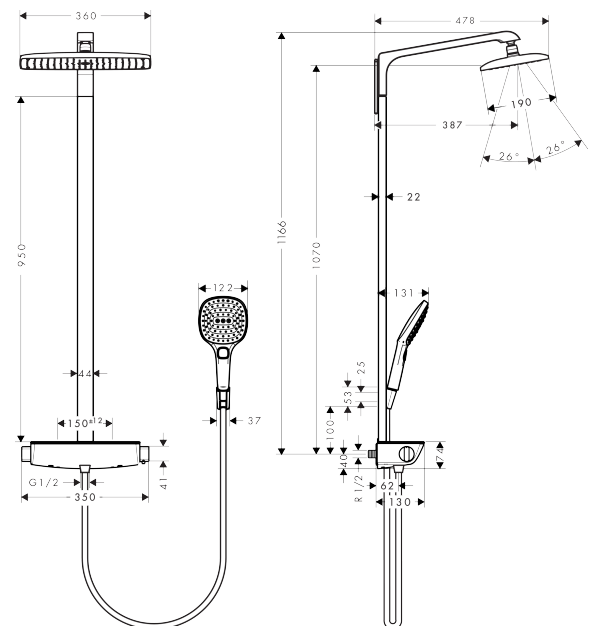

Raindance E

Showerpipe 360 1jet with thermostat Nordic

Surfaces: **Chrome** Article Number: **27134000**

Description

product features

- consists of: overhead shower, hand shower, shower thermostat, shower hose, shower holder
- overhead shower Raindance E 360 Air
- shower head size: 360 x 190 mm
- overhead shower angle adjustable
- shelf made of safety glass
- shelf finish: chrome or white
- spray type: RainAir
- flow rate RainAir spray (at 0.3 MPa): 17 l/min
- operating pressure: min. 0.13 MPa/max. 1.0 MPa
- fully chrome-plated spray disc
- shower arm length: 380 mm
- thermostat Ecostat Select
- isolated water conduction
- safety lock at 40° C
- adjustable hot water limitation
- outlets controlled via turning handle
- installation type: exposed installation
- connection dimension DN15
- connection thread G 1/2
- centre distance 150 ± 12 mm
- in case of installation on existing G 3/4 connections, adaptor no.02026000 must be used

Technology

Product image

Scale drawing

Raindance E

Showerpipe 360 1jet with thermostat Nordic

Surfaces: **Chrome** Article Number: **27134000**

Flowchart

Raindance E
Showerpipe 360 1jet with thermostat Nordic
 Surfaces: **Chrome** Article Number: **27134000**