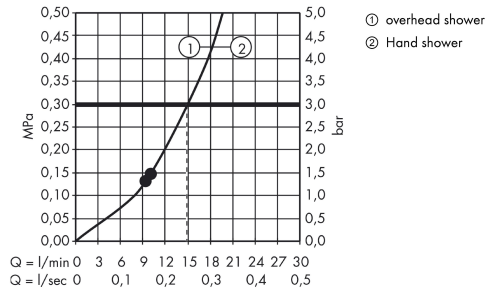

Raindance E

Showerpipe 360 1jet with thermostat Nordic

Surfaces: **Chrome** Article Number: **27134000**

Description

product features

- consists of: overhead shower, hand shower, shower thermostat, shower hose, shower holder
- overhead shower Raindance E 360 Air
- shower head size: 360 x 190 mm
- overhead shower angle adjustable
- shelf made of safety glass
- shelf finish: chrome or white
- spray type: RainAir
- flow rate RainAir spray (at 0.3 MPa): 17 l/min
- operating pressure: min. 0.13 MPa/max. 1.0 MPa
- fully chrome-plated spray disc
- shower arm length: 380 mm
- thermostat Ecostat Select
- isolated water conduction
- safety lock at 40° C
- adjustable hot water limitation
- outlets controlled via turning handle
- installation type: exposed installation
- connection dimension DN15
- connection thread G 1/2
- centre distance 150 ± 12 mm
- in case of installation on existing G 3/4 connections, adaptor no.02026000 must be used

Technology

Product image

Scale drawing

Raindance E

Showerpipe 360 1jet with thermostat Nordic

Surfaces: **Chrome** Article Number: **27134000**

Flowchart

Raindance E
Showerpipe 360 1jet with thermostat Nordic
 Surfaces: **Chrome** Article Number: **27134000**