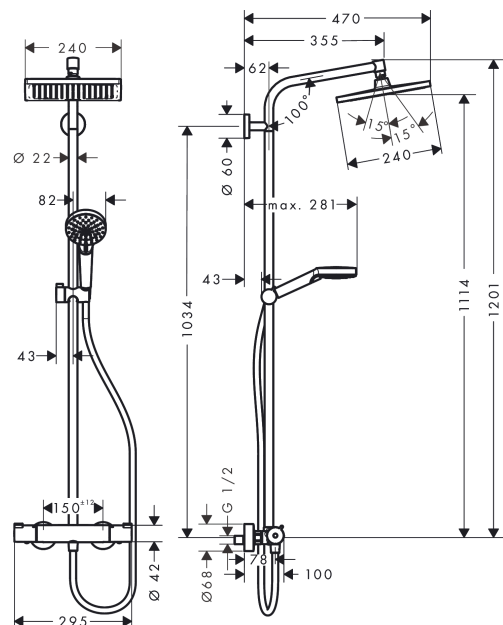

### Showerpipe 240 1jet with thermostat

Surfaces: **Chrome** Article Number: **27271000**

##### product features

- consists of: overhead shower, hand shower, shower thermostat, shower hose, slider
- slide inclination angle can be adjusted by 45°
- overhead shower Crometta E 240
- shower head size: 240 x 240 mm
- overhead shower angle adjustable
- spray type: Rain
- flow rate Rain spray (at 0.3 MPa): 15 l/min
- operating pressure: min. 0.18 MPa/max. 1.0 MPa
- fully chrome-plated spray disc
- shower arm length: 350 mm
- thermostat Ecostat 1001 CL
- safety lock at 40° C
- adjustable hot water limitation
- outlets controlled via turning handle
- installation type: exposed installation
- connection dimension DN15
- connection thread G 1/2
- centre distance 150 ± 12 mm
- height-adjustable hand shower holder
- rising pipe can be shortened in height

#### Scale drawing

**Crometta E**  
**Showerpipe 240 1jet with thermostat**  
 Surfaces: **Chrome** Article Number: **27271000**

**Flowchart**

**Crometta E**  
**Showerpipe 240 1jet with thermostat**  
 Surfaces: **Chrome** Article Number: **27271000**