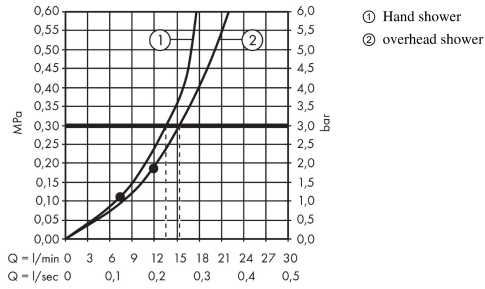

Crometta E
Showerpipe 240 1jet with thermostat
Surfaces: **Chrome** Article Number: **27271000**

Flowchart