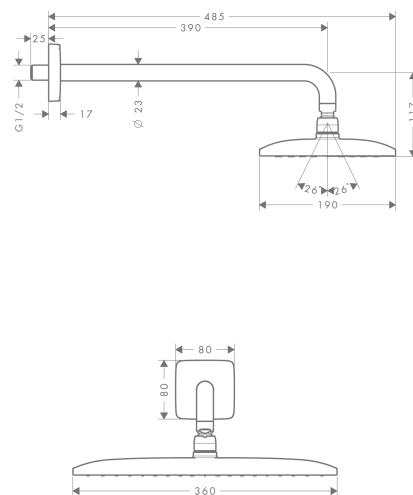

Raindance E

Overhead shower 360 1jet with shower arm 39 cm

Surfaces: **Chrome** Article Number: **27376000**

Description

product features

- shower head size: 360 x 190 mm
- shower arm length: 390 mm
- overhead shower angle adjustable
- spray type: RainAir
- flow rate RainAir spray (at 0.3 MPa): 17 l/min
- fully chrome-plated spray disc
- material spray disc: metal
- installation: wall
- connection thread G 1/2
- connection dimension: DN15

Technology

Product image

Scale drawing

Flowchart

Q = l/min 0 3 6 9 12 15 18 21 24 27 30
Q = l/sec 0 0,1 0,2 0,3 0,4 0,5

The consumption was measured in combination with the appropriate fittings (thermostat/mixer/in-wall valve) to reflect actual application in practice.

Raindance E

Overhead shower 360 1jet with shower arm 39 cm

Surfaces: **Chrome** Article Number: **27376000**

Installation examples