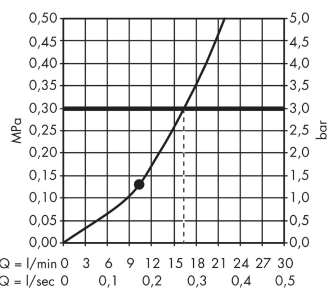

Raindance E

Overhead shower 360 1jet with shower arm 39 cm

Surfaces: **Chrome** Article Number: **27376000**

Description

product features

- shower head size: 360 x 190 mm
- shower arm length: 390 mm
- overhead shower angle adjustable
- spray type: RainAir
- flow rate RainAir spray (at 0.3 MPa): 17 l/min
- fully chrome-plated spray disc
- material spray disc: metal
- installation: wall
- connection thread G 1/2
- connection dimension: DN15

Technology

Product image

Scale drawing

Flowchart

Q = l/min 0 3 6 9 12 15 18 21 24 27 30
Q = l/sec 0 0,1 0,2 0,3 0,4 0,5

The consumption was measured in combination with the appropriate fittings (thermostat/mixer/in-wall valve) to reflect actual application in practice.