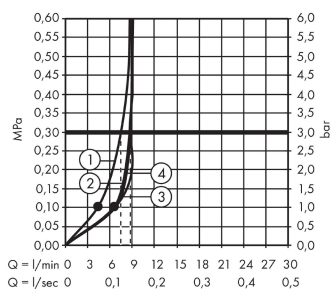

Croma 100

Hand shower Vario EcoSmart 9 l/min

Surfaces: **Chrome** Article Number: **28537000**

Description

product features

- shower head size: 100 mm
- spray type adjustment by turning spray disc
- spray type: Rain, Shampoo spray, normal spray, Massage spray
- flow rate at 3 bar: 9 l/min
- with internal water conduction
- rinseable dirt filter
- connection thread G ½
- connection dimension: DN15
- suitable for continuous flow water heaters

Technology

Product image

Scale drawing

Flowchart

- ① Massage
- ② Shampoo
- ③ Regular
- ④ Rain

The consumption was measured in combination with the appropriate fittings (thermostat/mixer/ in-wall valve) to reflect actual application in practice.