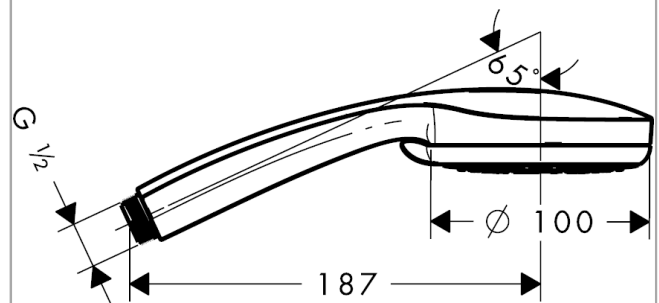

Croma 100

Hand shower Vario EcoSmart 9 l/min

Surfaces: **Chrome** Article Number: **28537000**

Description

product features

- shower head size: 100 mm
- spray type adjustment by turning spray disc
- spray type: Rain, Shampoo spray, normal spray, Massage spray
- flow rate at 3 bar: 9 l/min
- with internal water conduction
- rinseable dirt filter
- connection thread G ½
- connection dimension: DN15
- suitable for continuous flow water heaters

Technology

Product image

Scale drawing

Flowchart

- ① Massage
- ② Shampoo
- ③ Regular
- ④ Rain

The consumption was measured in combination with the appropriate fittings (thermostat/mixer/ in-wall valve) to reflect actual application in practice.