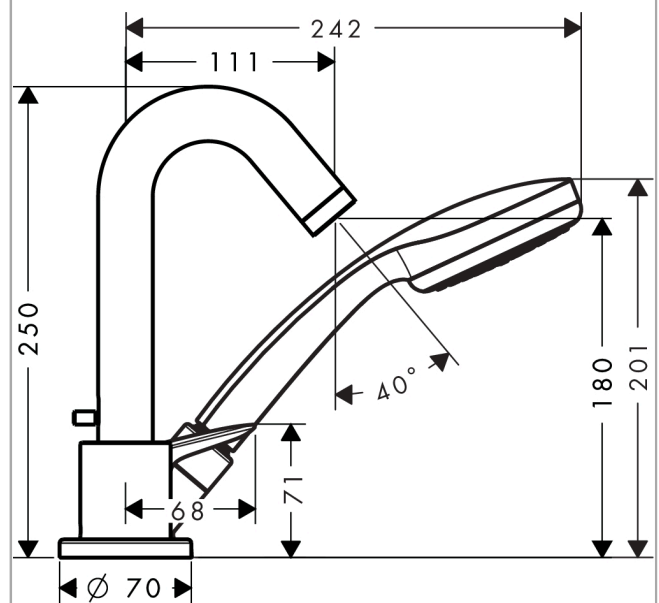

Logis

3-hole rim mounted single lever bath mixer with Secuflex

Surfaces: **Chrome** Article Number: **71310000**

Description

product features

- consists of: 3-hole rim mounted single lever bath mixer, hand shower, shower hose, shower holder
- projection 111 mm
- connection type: basic set
- spray type mixer: normal spray
- spray type hand shower: Rain
- maximum pull-out length of hand shower: 1.10 m
- flow rate at 3 bar: 22 l/min
- ceramic cartridge
- temperature limitation adjustable
- non-return valve
- connection dimension: DN15

Technology

Product image

Scale drawing

Flowchart