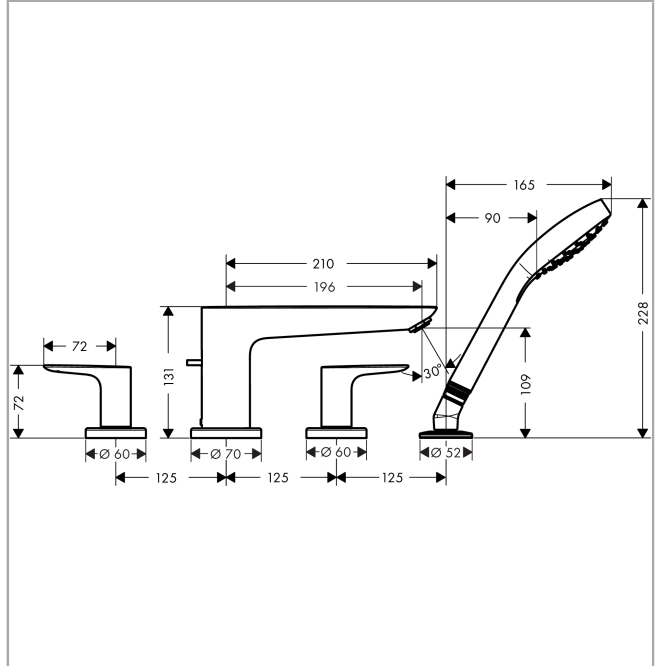

Talis E

4-hole rim mounted bath mixer

Surfaces: **Chrome** Article Number: **71748000**

Description

product features

- consists of: 4-hole rim mounted bath mixer, hand shower, shower hose
- projection 196 mm
- flow rate at 3 bar: 22 l/min
- non-return valve
- connection dimension: DN15

Technology

Product image

Scale drawing

Flowchart