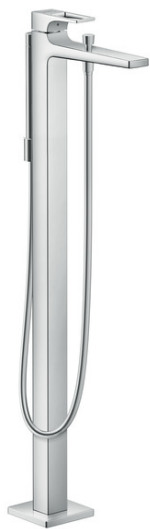

Metropol
Single lever bath mixer floor-standing with loop handle
 Surfaces: **Chrome** Article Number: **74532000**

Description

product features

- consists of: single lever bath mixer floor standing, baton hand shower, shower hose, shower holder
- projection 235 mm
- connection type: basic set
- spray type mixer: normal spray
- spray type hand shower: Rain, MonoRain
- flow rate at 3 bar: 21 l/min
- ceramic cartridge
- min. operating pressure: 1 bar
- max. operating pressure: 10 bar
- temperature limitation adjustable
- with automatic resetting
- non-return valve
- connection dimension: DN15

Technology

Product image

Scale drawing

Metropol
Single lever bath mixer floor-standing with loop handle
 Surfaces: **Chrome** Article Number: **74532000**

Flowchart