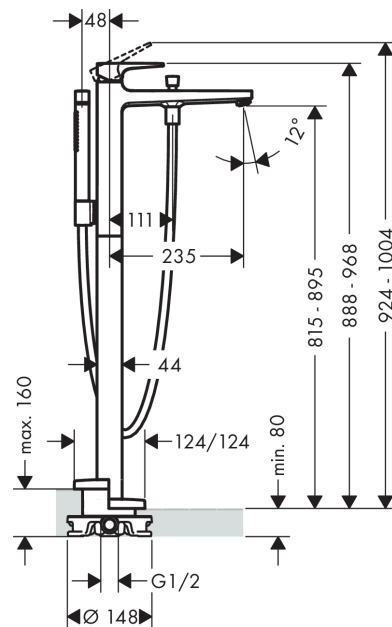

Metropol
Single lever bath mixer floor-standing with loop handle
 Surfaces: **Chrome** Article Number: **74532000**

Description

product features

- consists of: single lever bath mixer floor standing, baton hand shower, shower hose, shower holder
- projection 235 mm
- connection type: basic set
- spray type mixer: normal spray
- spray type hand shower: Rain, MonoRain
- flow rate at 3 bar: 21 l/min
- ceramic cartridge
- min. operating pressure: 1 bar
- max. operating pressure: 10 bar
- temperature limitation adjustable
- with automatic resetting
- non-return valve
- connection dimension: DN15

Technology

Product image

Scale drawing

Metropol
Single lever bath mixer floor-standing with loop handle
 Surfaces: **Chrome** Article Number: **74532000**

Flowchart