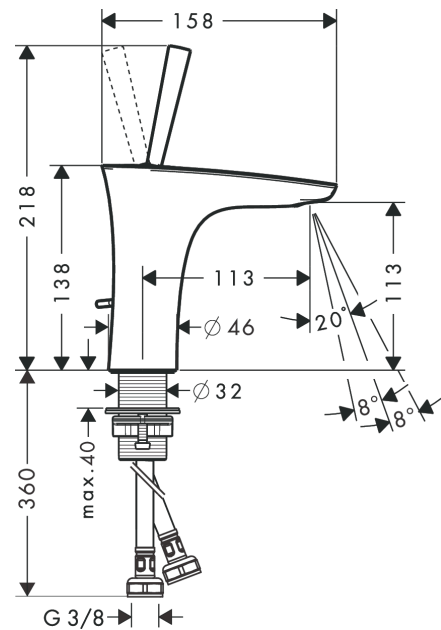

PuraVida

Single lever basin mixer 110 with pop-up waste set

Surfaces: **White/Chrome** Article Number: **15074400**

Description

product features

- consists of: single lever basin mixer, waste set
- ComfortZone 110
- projection 113 mm
- laminar spray
- swiveling spray former
- flow rate at 3 bar: 5 l/min
- joystick ceramic cartridge
- suitable for continuous flow water heaters
- pop-up waste set G 1¼
- material waste set: metal
- connection dimension: DN15

Technology

Design awards

Product image

Scale drawing

Flowchart