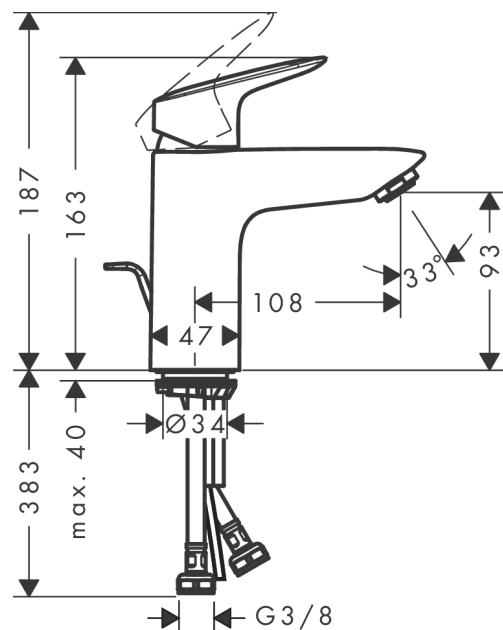

Logis

Single lever basin mixer 100 CoolStart with pop-up waste set

Surfaces: **Chrome** Article Number: **71102000**

Description

product features

- consists of: single lever basin mixer, waste set
- ComfortZone 100
- projection 108 mm
- normal spray
- flow rate at 3 bar: 5 l/min
- ceramic cartridge
- temperature limitation adjustable
- suitable for continuous flow water heaters
- pop-up waste set G 1¼
- material waste set: synthetic
- connection dimension: DN15
- cold water in middle position

Technology

Design awards

reddot award 2014
winner

Product image

Scale drawing

Flowchart