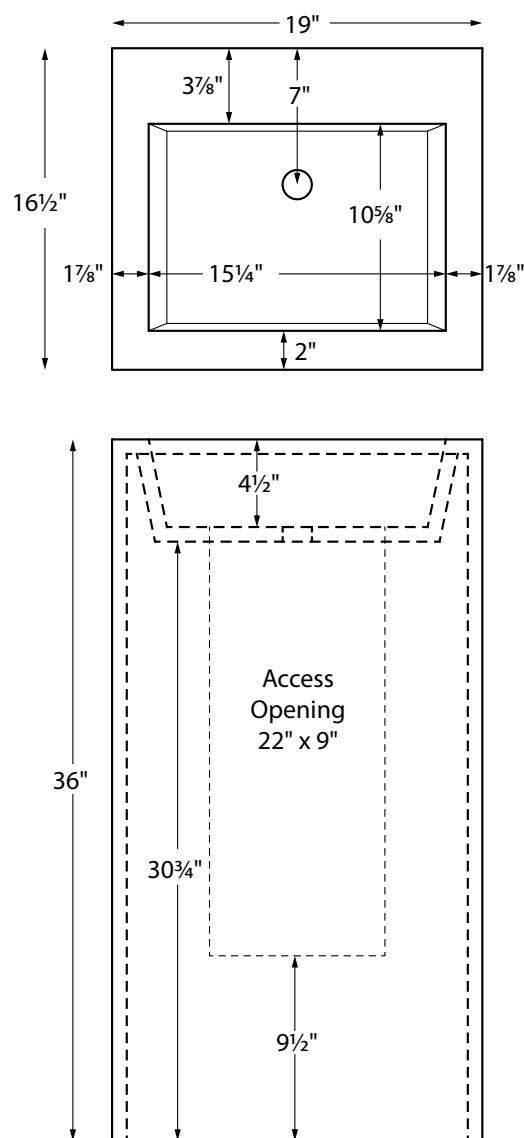

Boutique Collection Pedestal Sinks

Petra Pedestal Sink (#CVP-802)

19" × 17" × 36"

GENERAL SPECIFICATIONS:

Material - SculptureStone®
Installation - Freestanding Pedestal
Finish - Matte Only

IMPORTANT ORDERING & INSTALLATION INFORMATION:

- ° Petra Pedestal Sink is available only in a 19" × 16½" × 36" size. Custom sizes are not available.
- ° Faucet can only be mounted on a ¾" deck behind the bowl.
- ° Includes access opening (22" × 9") on backside for faucet and drain installation.

Includes leveling feet for installation.

Lead Time - 20 business days

Part #
CVP802MT - \$3,840
Net Freight Adder - \$295
Color and Finish Options
NOTE: Part codes for all options listed in parenthesis.
Standard Color - White, matte finish (CWH) Color Upgrade - Biscuit, matte finish (CBI) \$250
Standard Options
Integrated Overflow None (CION) No Charge Front (CIOF) \$210 Back (CIOB) \$210
Faucet Holes None (CFHN) No Charge 1 - 3 Holes (CFH) \$70
Accessories & Hardware
NOTE: Part codes for all options listed in parenthesis.
Sink Bottom Cover - Small Matte (BCSMT) \$370 Gloss (BCSGL) \$435 Special Color, Gloss Only (SSCOLSBG) \$225 upcharge Must specify color code: Blue Lagoon (BL), Terracotta (TC), Onyx (OX), Nightfall (NF), Stormgray (SG), Moonstone (MS)
Drain Kits -
Finger Touch Drain Without Overflow Chrome (DKFGCN) \$110 Brushed Nickel (DKFGBNN) \$115
Grid Drain Without Overflow Chrome (DKGDCN) \$80 Brushed Nickel (DKGDBNN) \$110
Fixed Drain Without Overflow Chrome (DKFDC) \$195