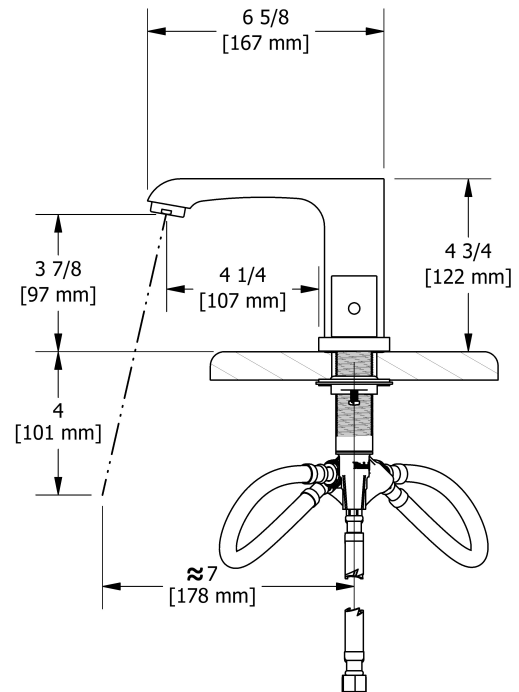

8" lavatory faucet
ZO08XX

Specifications

Descriptions

- Ceramic cartridge
- Push drain
- 3/8" speedway compression

Available colors

- C : Chrome
- BN : Brushed nickel (PVD)

Available flows

- 5.7 L/min, 1.5 gpm (US) 60psi
- 1.9 L/min, 0.5 gpm (US) 60psi (**ZO08XX-05**)
- 3.7 L/min, 1 gpm (US) 60psi (**ZO08XX-10**)

Cartridge

- Cold: #401-080 - Hot: #401-079

Certifications

- CSA B125.1
- NSF/ANSI standard 61 and 372
- ASME A112.18.1
- CMR248 Approval
- ADA

Sizes, models and finishes may differ from thoses presented.

Warranty