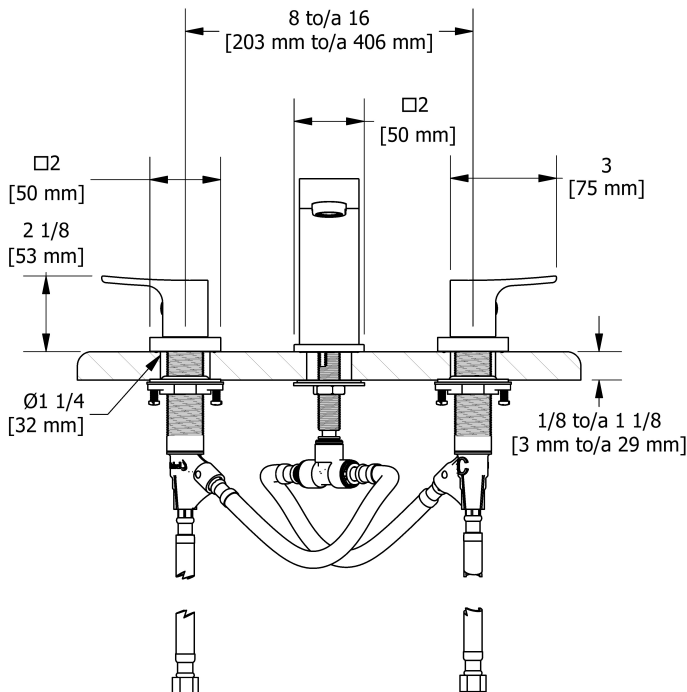

8" lavatory faucet
ZO08XX

Specifications

Descriptions

- Ceramic cartridge
- Push drain
- 3/8" speedway compression

Available colors

- C : Chrome
- BN : Brushed nickel (PVD)

Available flows

- 5.7 L/min, 1.5 gpm (US) 60psi
- 1.9 L/min, 0.5 gpm (US) 60psi (**ZO08XX-05**)
- 3.7 L/min, 1 gpm (US) 60psi (**ZO08XX-10**)

Cartridge

- Cold: #401-080 - Hot: #401-079

Certifications

- CSA B125.1
- NSF/ANSI standard 61 and 372
- ASME A112.18.1
- CMR248 Approval
- ADA

Sizes, models and finishes may differ from thoses presented.

Warranty