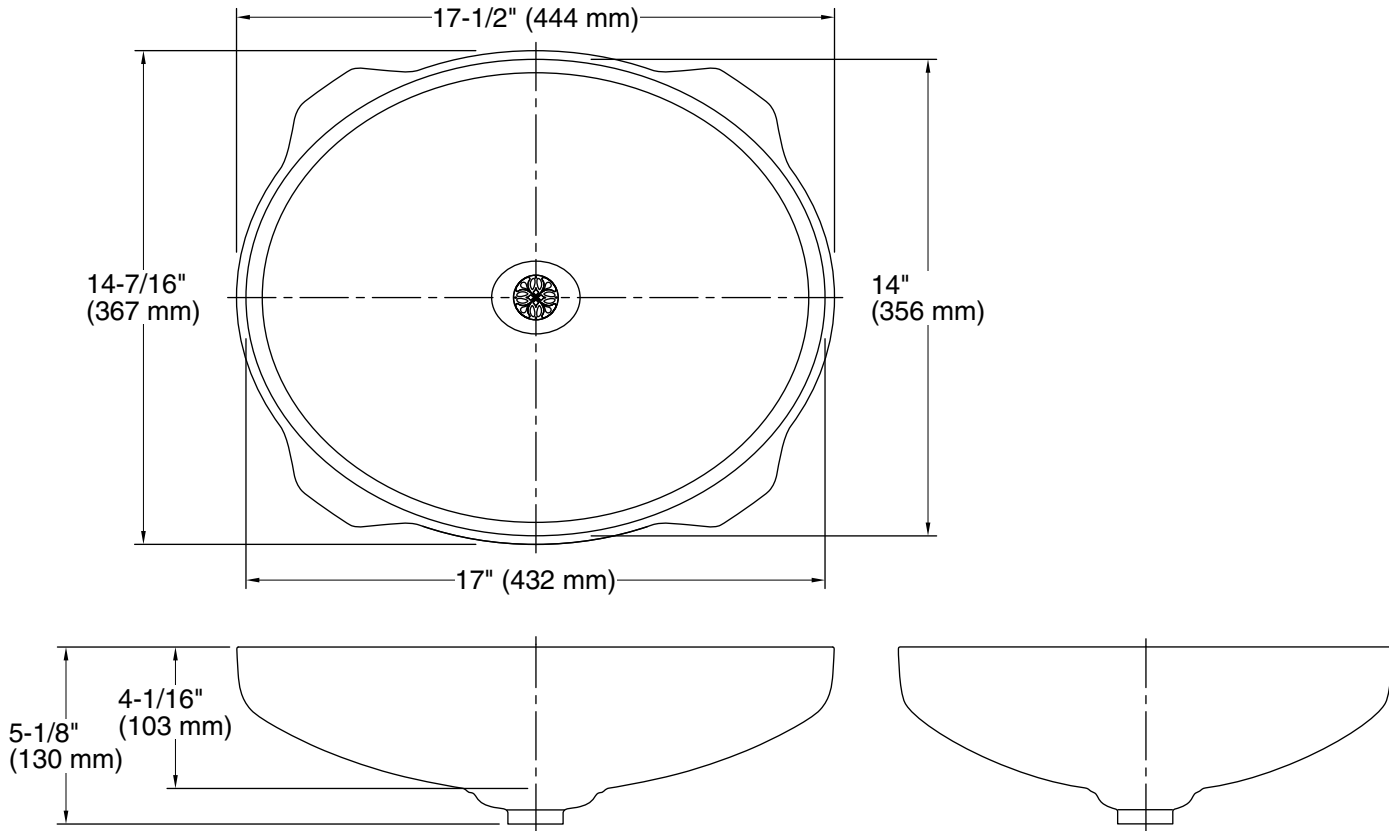

Technical Information

All product dimensions are nominal.

Bowl configuration:	Single
Installation:	Under-mount
Bowl area (Only):	Length: 17" (432 mm) Width: 14" (356 mm) Water depth: 4" (102 mm)
Template:	1151011-7, required, not included