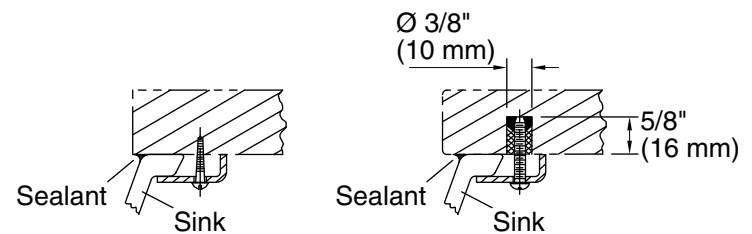

Wood Counter Installation

Marble Installation

Technical Information

All product dimensions are nominal.

Bowl configuration: Single

Installation: Under-mount

Bowl area (Only): Diameter: 13-3/4" (349 mm)
Water depth: 5" (127 mm)

Drain hole: 1-3/4" (44 mm)

Template: 1035896-7, required, included

Notes

Install this product according to the installation instructions.

NOTICE: Countertop manufacturer or cutter must use the current product template available at www.kohler.com, or by calling 1-800-4KOHLER. Kohler Co. is not responsible for cut-out errors when the incorrect cutout template is used.

ADA, CSA B651 compliant when installed to the specific requirements of these regulations.