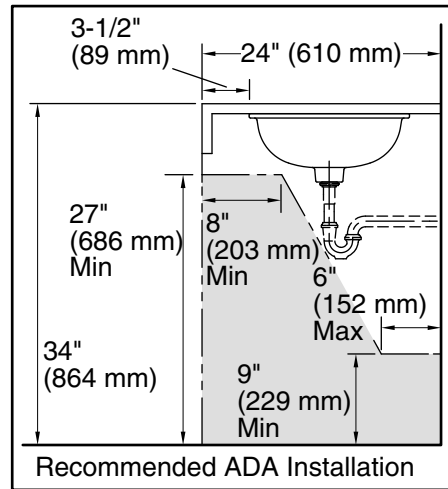

Wood Counter Installation

Marble Installation

Technical Information

All product dimensions are nominal.

Bowl configuration: Single

Installation: Under-mount

Bowl area (Only): Diameter: 13-3/4" (349 mm)
Water depth: 5" (127 mm)

Drain hole: 1-3/4" (44 mm)

Template: 1035896-7, required, included

Notes

Install this product according to the installation instructions.

NOTICE: Countertop manufacturer or cutter must use the current product template available at www.kohler.com, or by calling 1-800-4KOHLER. Kohler Co. is not responsible for cut-out errors when the incorrect cutout template is used.

ADA, CSA B651 compliant when installed to the specific requirements of these regulations.