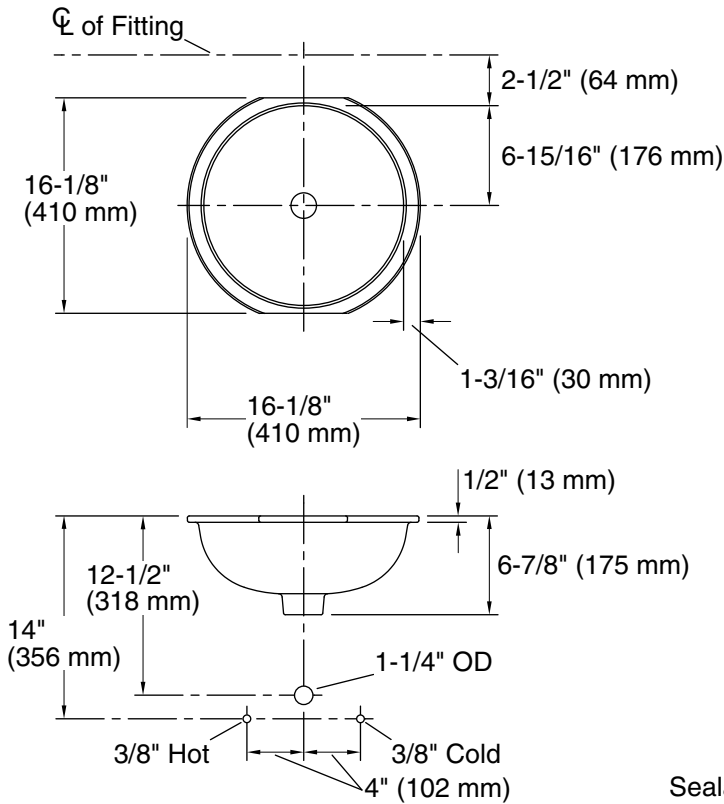

Wood Counter Installation

Standard Installation