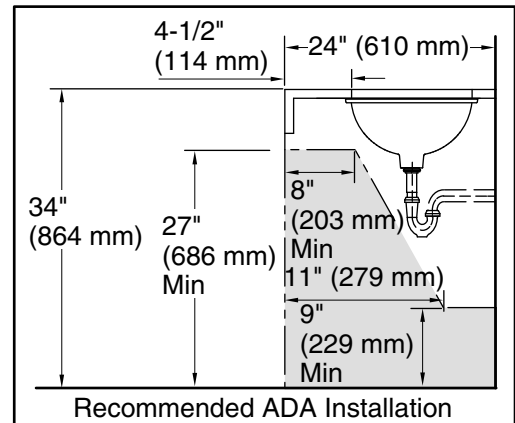

Color Code Description

	0	White
---	---	-------

Flight of Fancy™ with Gold Caxton® Oval

Undermount bathroom sink

K-14218-FG

Technical Information

All product dimensions are nominal.

- Bowl configuration: Single
- Installation: Under-mount
- Bowl area (Only): Length: 17" (432 mm)
Width: 14" (356 mm)
Water depth: 6-3/8" (162 mm)
- Drain hole: 1-3/4" (44 mm)
- Template: 1151011-7, required, included