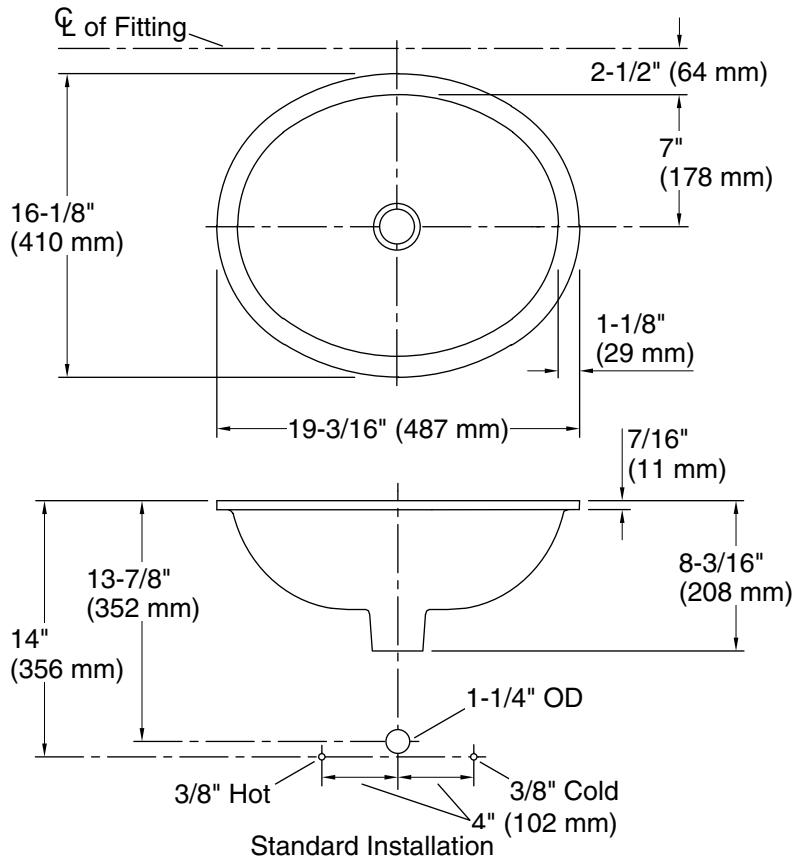

Flight of Fancy™ with Gold Caxton® Oval

Undermount bathroom sink
K-14218-FG

Features

- Decorated with a subtle floral pattern and gold bands on White background.
- Oval basin.
- No faucet holes; requires wall- or counter-mount faucet.
- Fits standard 14" x 17" (356 x 432 mm) countertop cutout.

Color Code Description

	0	White
---	---	-------

Flight of Fancy™ with Gold Caxton® Oval

Undermount bathroom sink

K-14218-FG

Technical Information

All product dimensions are nominal.

- Bowl configuration: Single
- Installation: Under-mount
- Bowl area (Only): Length: 17" (432 mm)
Width: 14" (356 mm)
Water depth: 6-3/8" (162 mm)
- Drain hole: 1-3/4" (44 mm)
- Template: 1151011-7, required, included