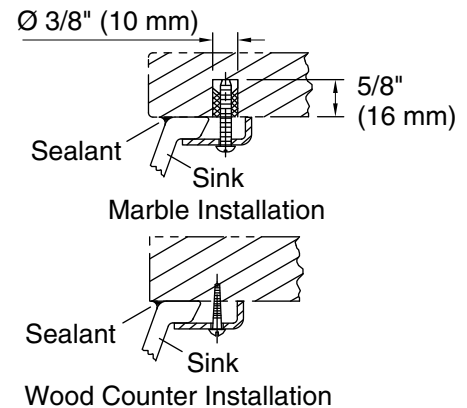

Color Code Description

	0	White
---	---	-------

Flight of Fancy™ with Gold Caxton® Oval

Undermount bathroom sink

K-14218-FG

Technical Information

All product dimensions are nominal.

- Bowl configuration: Single
- Installation: Under-mount
- Bowl area (Only): Length: 17" (432 mm)
Width: 14" (356 mm)
Water depth: 6-3/8" (162 mm)
- Drain hole: 1-3/4" (44 mm)
- Template: 1151011-7, required, included