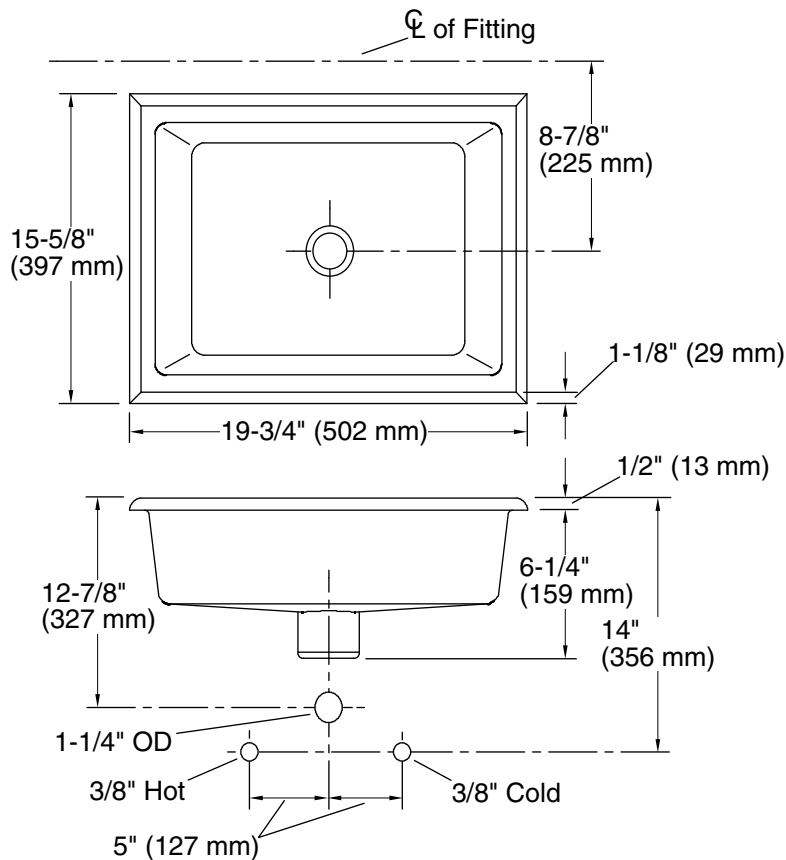

Color	Code	Description
-------	------	-------------

	0	White
---	---	-------

Technical Information

All product dimensions are nominal.

Bowl configuration:	Single
Installation:	Under-mount
Bowl area (Only):	Length: 17" (432 mm) Width: 13" (330 mm) Water depth: 4-1/2" (114 mm)
Drain hole:	1-3/4" (44 mm)
Template:	1006809-7, required, not included