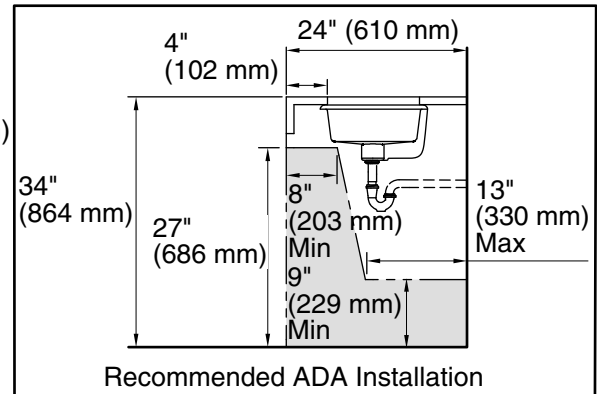

Color	Code	Description
-------	------	-------------

	0	White
---	---	-------

Technical Information

All product dimensions are nominal.

Bowl configuration:	Single
Installation:	Under-mount
Bowl area (Only):	Length: 17" (432 mm) Width: 13" (330 mm) Water depth: 4-1/2" (114 mm)
Drain hole:	1-3/4" (44 mm)
Template:	1006809-7, required, not included